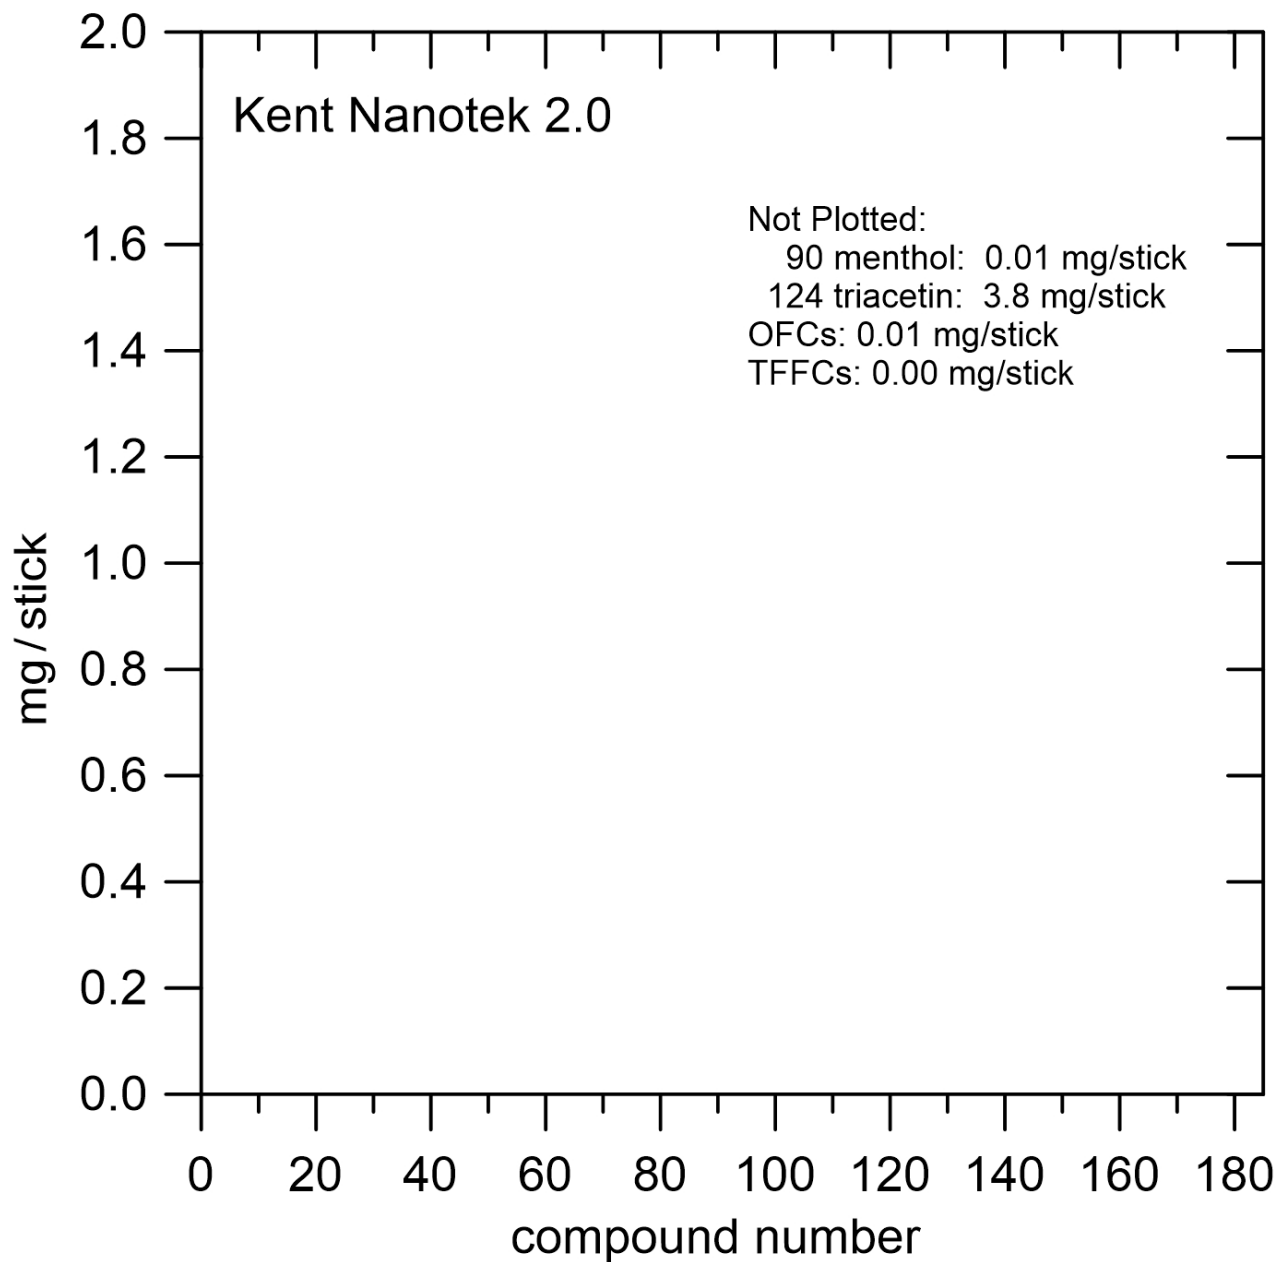

Figure S-V35.a. Kent Nanotek 2.0 (abbreviation: KN2).