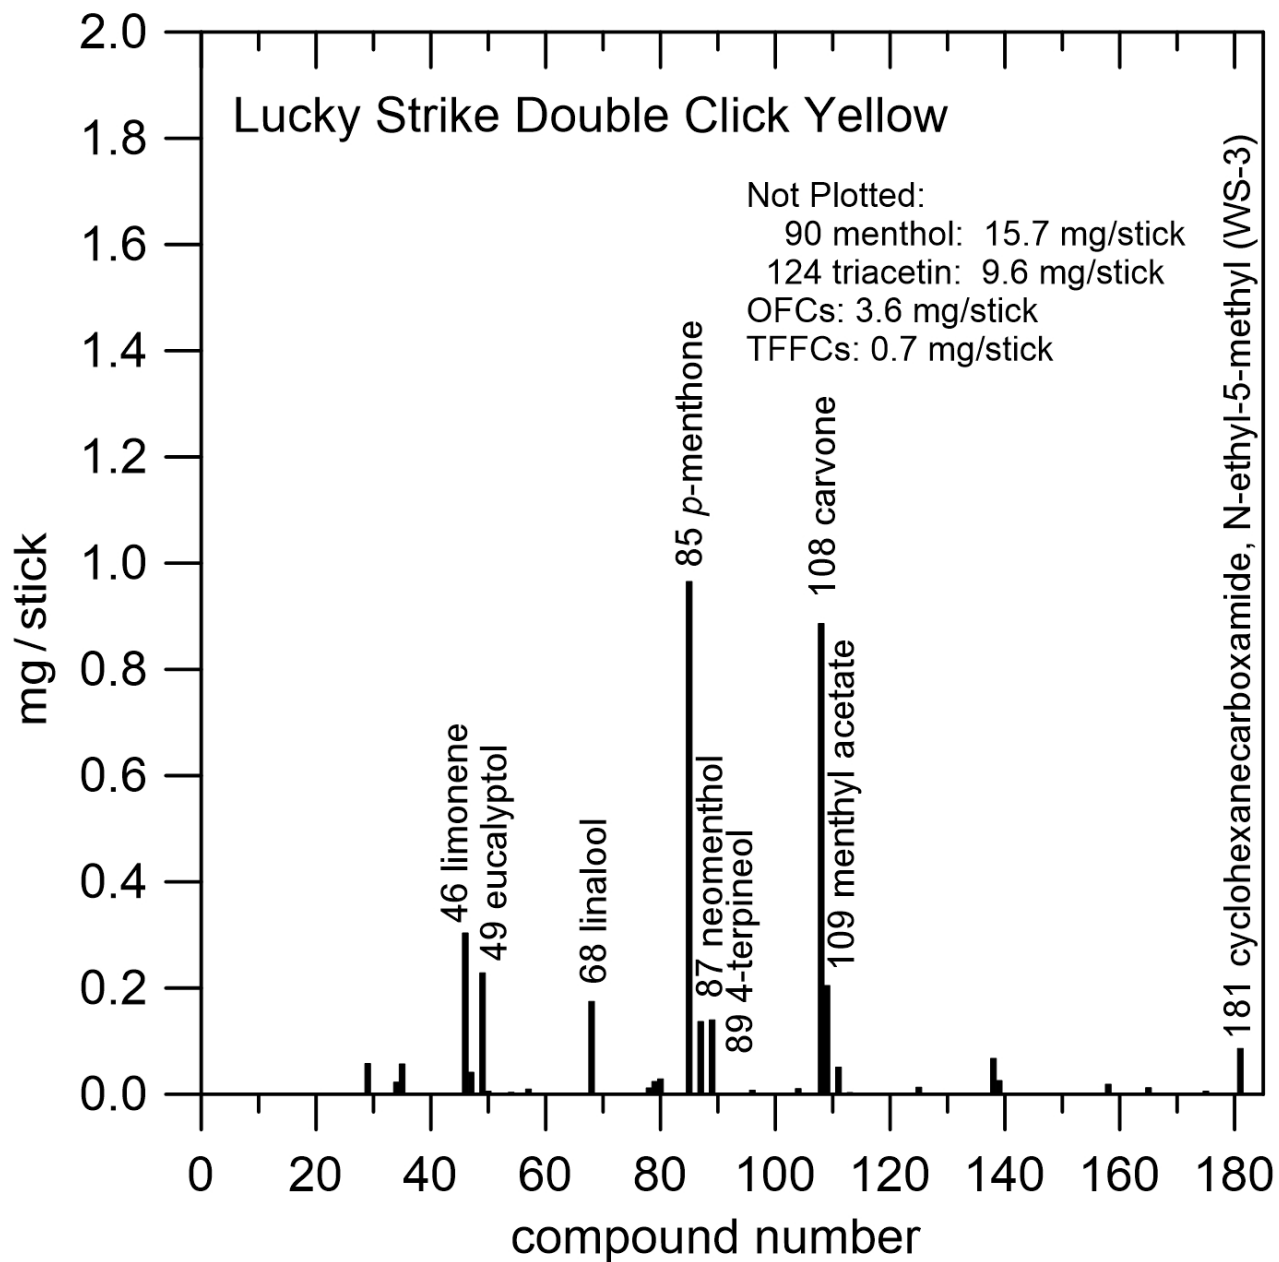

Figure S-V2.b. Marlboro Double Burst (abbreviation: MDB).

The filter contained two flavor capsules. The top one was light green and the bottom one was dark green.

Figure S-V3.a. Lucky Strike Double Click Yellow (abbreviation: LSDCY).