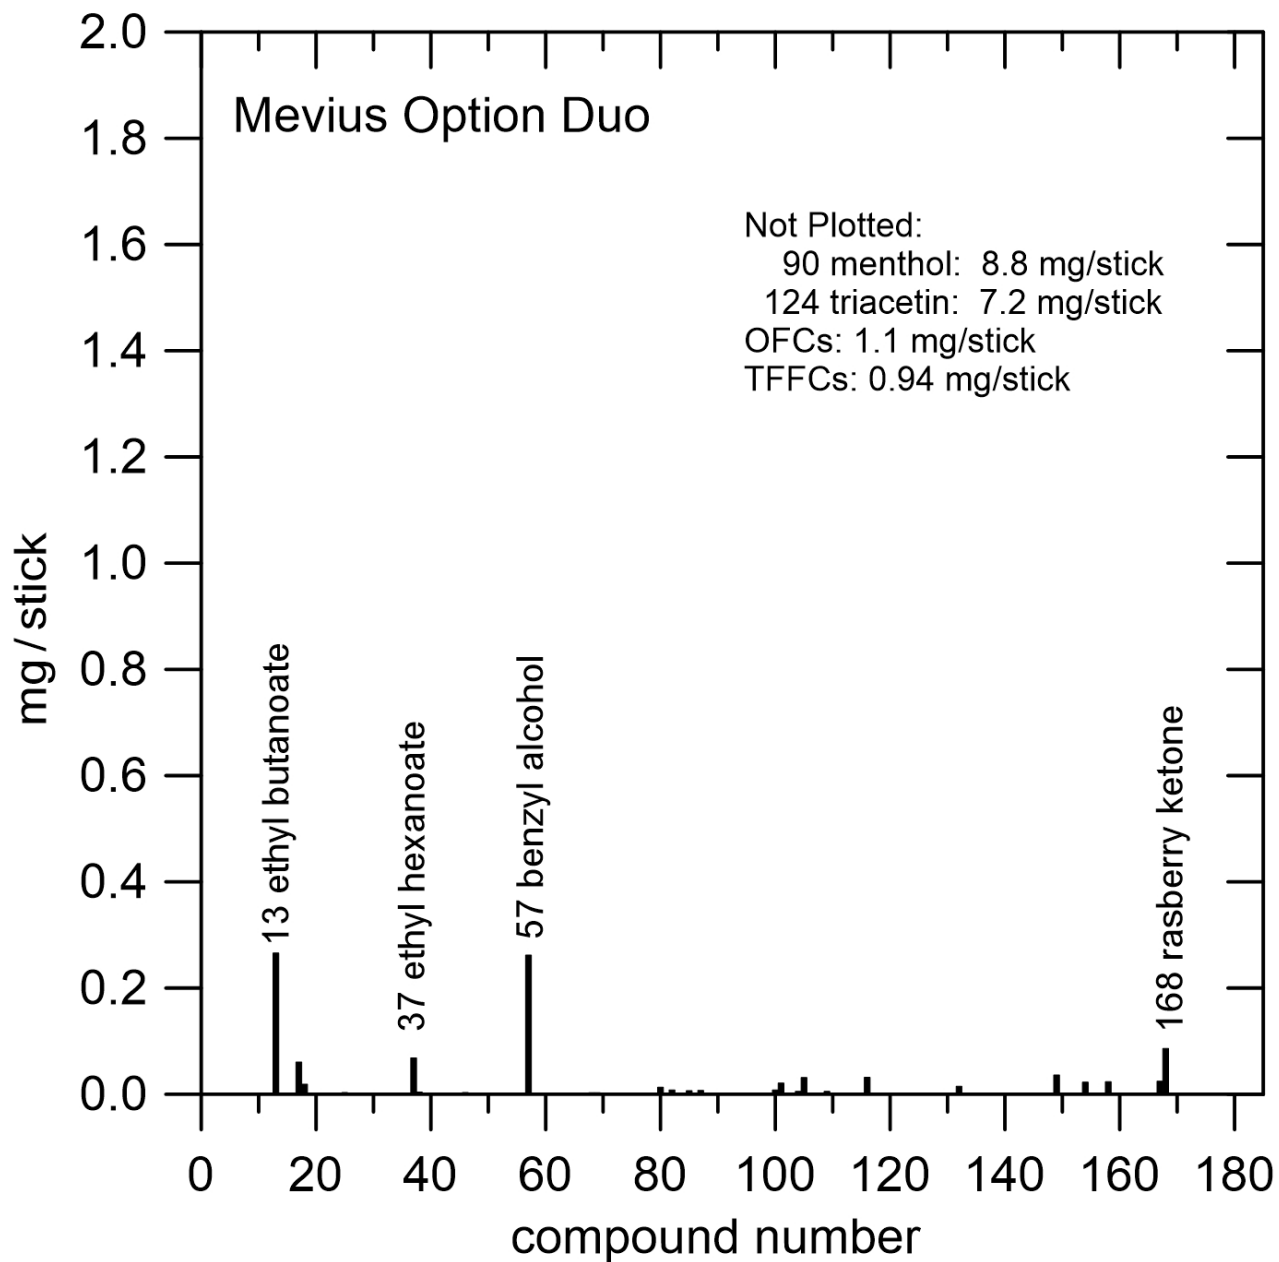

Figure S-P8.a. Marlboro Fusion Purple (abbreviation: MFP).

Figure S-P8.b. Marlboro Fusion Purple (abbreviation: MFP)

The filter contained one flavor capsule beneath the indicative icon on the filter.

Figure S-P9.a. Mevius Option Duo (abbreviation: MeOD).