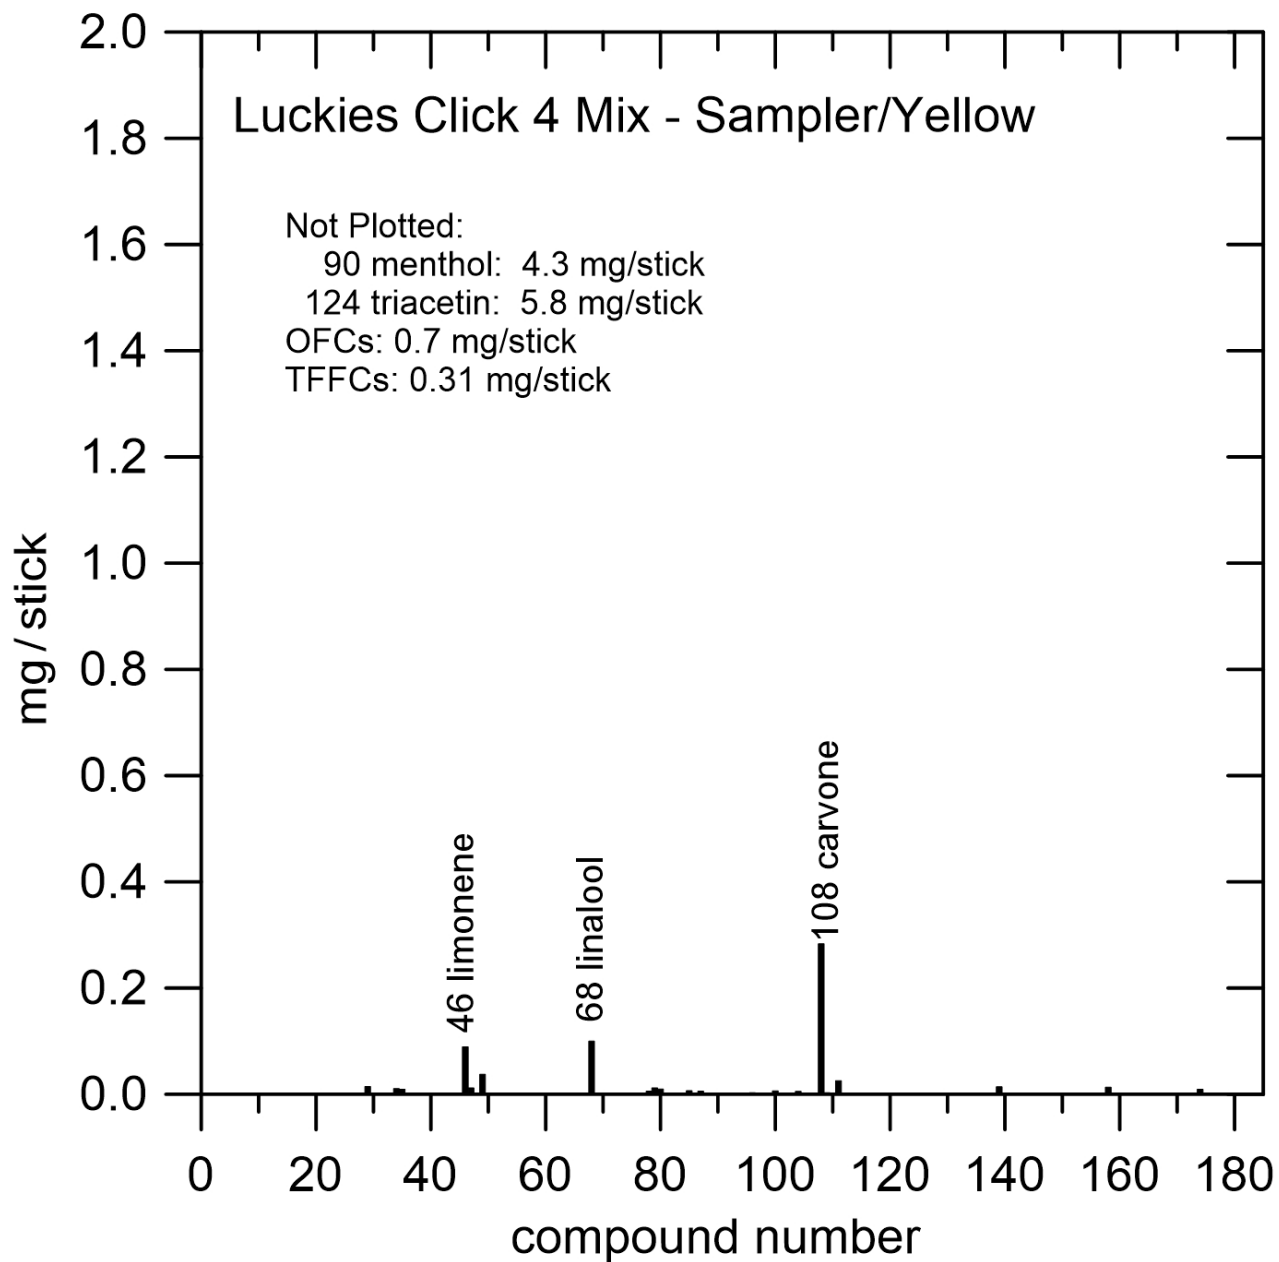

Figure S-V19.a. Luckies Click 4 Mix – Sampler/Yellow (abbreviation: LC4M-S/Yellow).

Figure S-V19.b. Luckies Click 4 Mix – Sampler/Yellow (abbreviation: LC4M-S/Yellow).

The filter contained two flavor capsules. The top one was green, and the bottom one was blue.