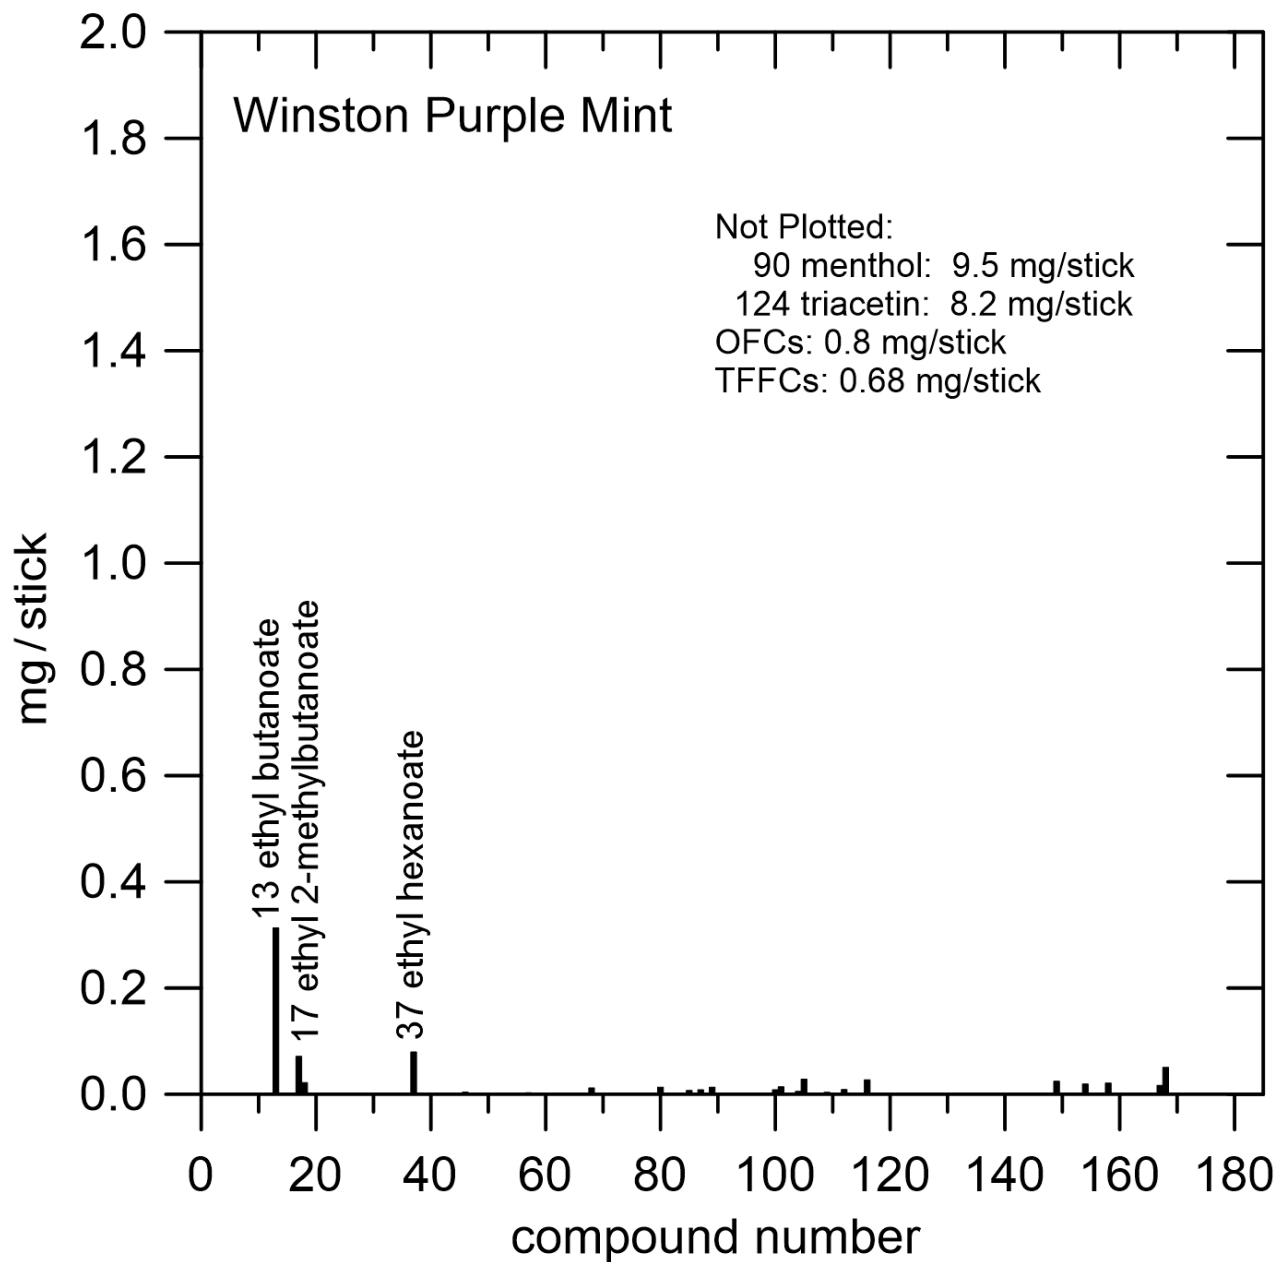

The filter contained one flavor capsule beneath the indicative icon on the filter.

Figure S-P7.a. Winston Purple Mint (abbreviation: WPM).

Figure S-P7.b. Winston Purple Mint (abbreviation: WPM).

The filter contained one flavor capsule beneath the indicative icon on the filter.