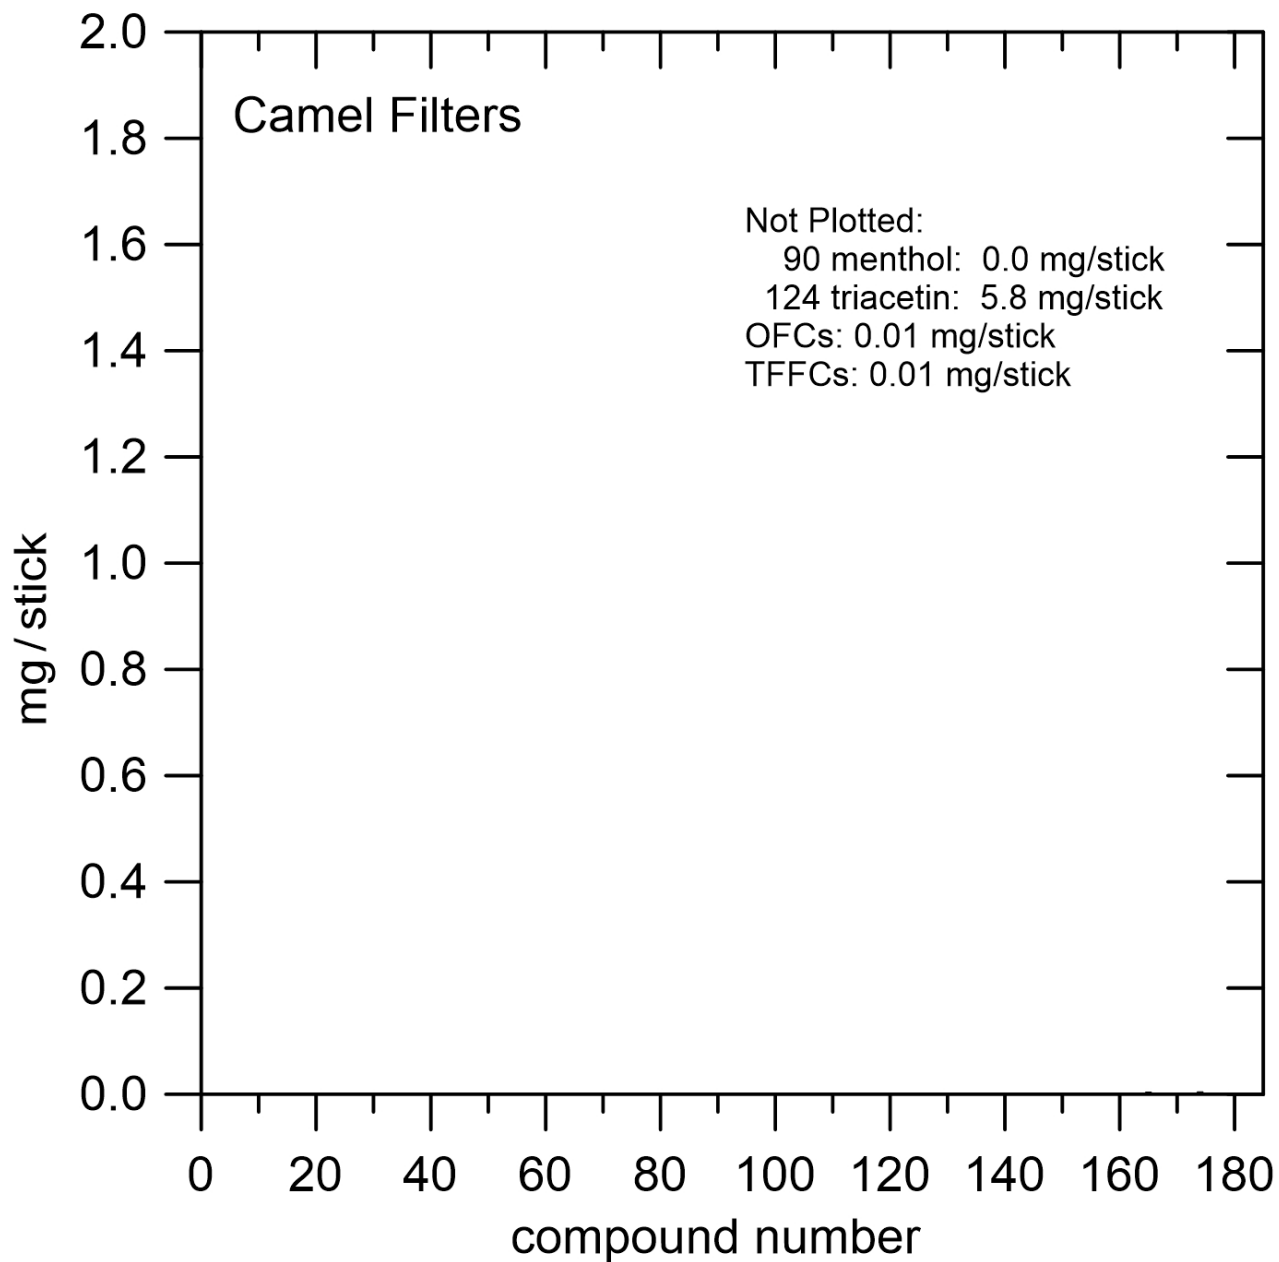

Figure S-V33.a. Camel Caster (abbreviation: CC).

Figure S-V33.b. Camel Caster (abbreviation: CC).

The filter has two parts. The bottom part contained some granules that appeared to be charcoal.

Figure S-V34.a. Camel Filters (abbreviation: CF).