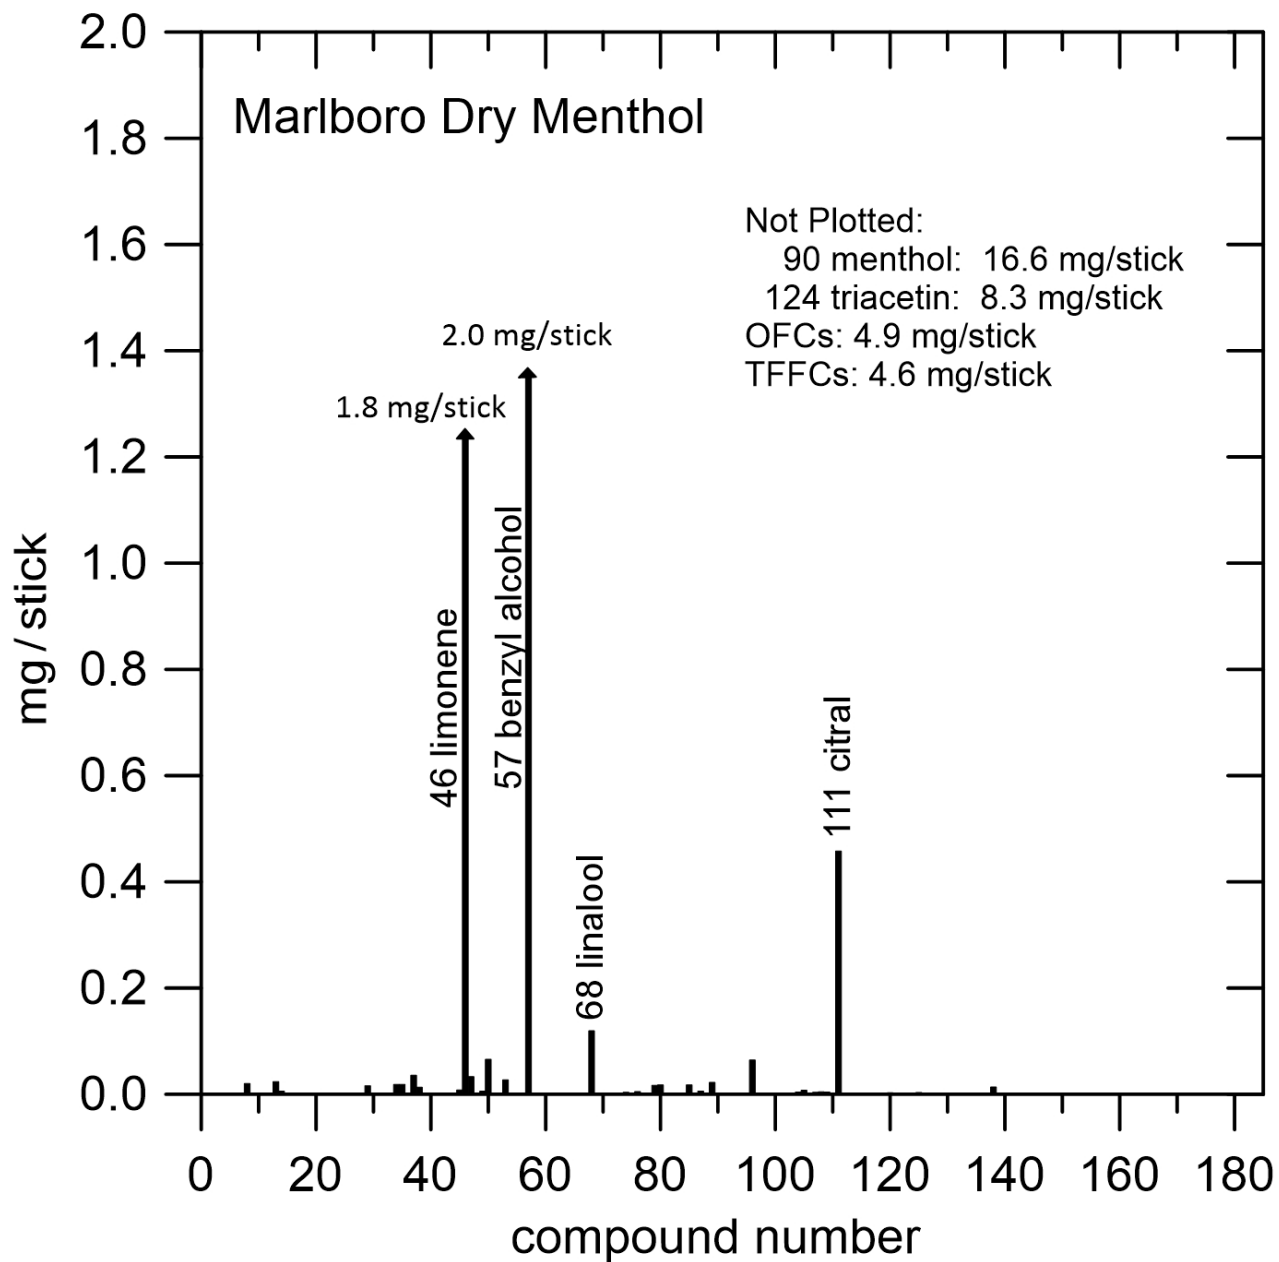

### Philippines Flavor Chemical Level "Heat" Map

S-P20	Flavor Chemical Level Heat Map, All Cigarettes: Philippines
-------	---

The filter contained a green flavor capsule.

Figure S-V1.a. Marlboro Dry Menthol (abbreviation: MDM).