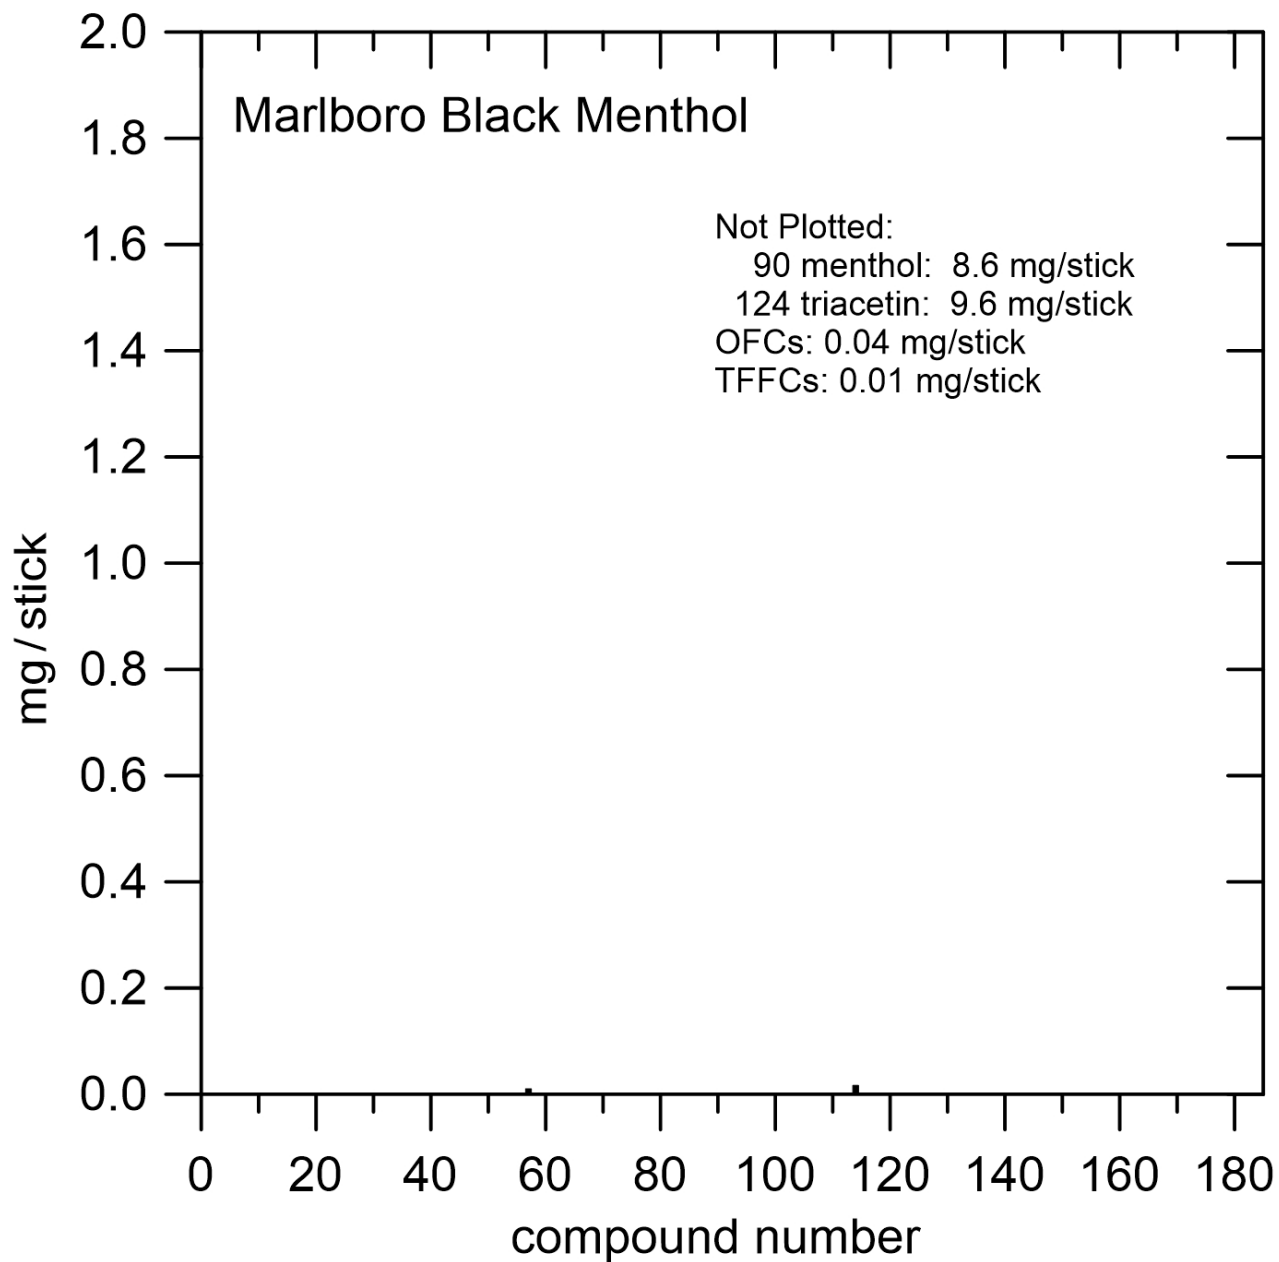

Figure S-P9.b. Mevius Option Duo (abbreviation: MeOD).

Figure S-P10.a. Marlboro Black Menthol (abbreviation: MBM).

Figure S-P10.b. Marlboro Black Menthol (abbreviation: MBM).

The filter contained one flavor capsule beneath the indicative icon on the filter.