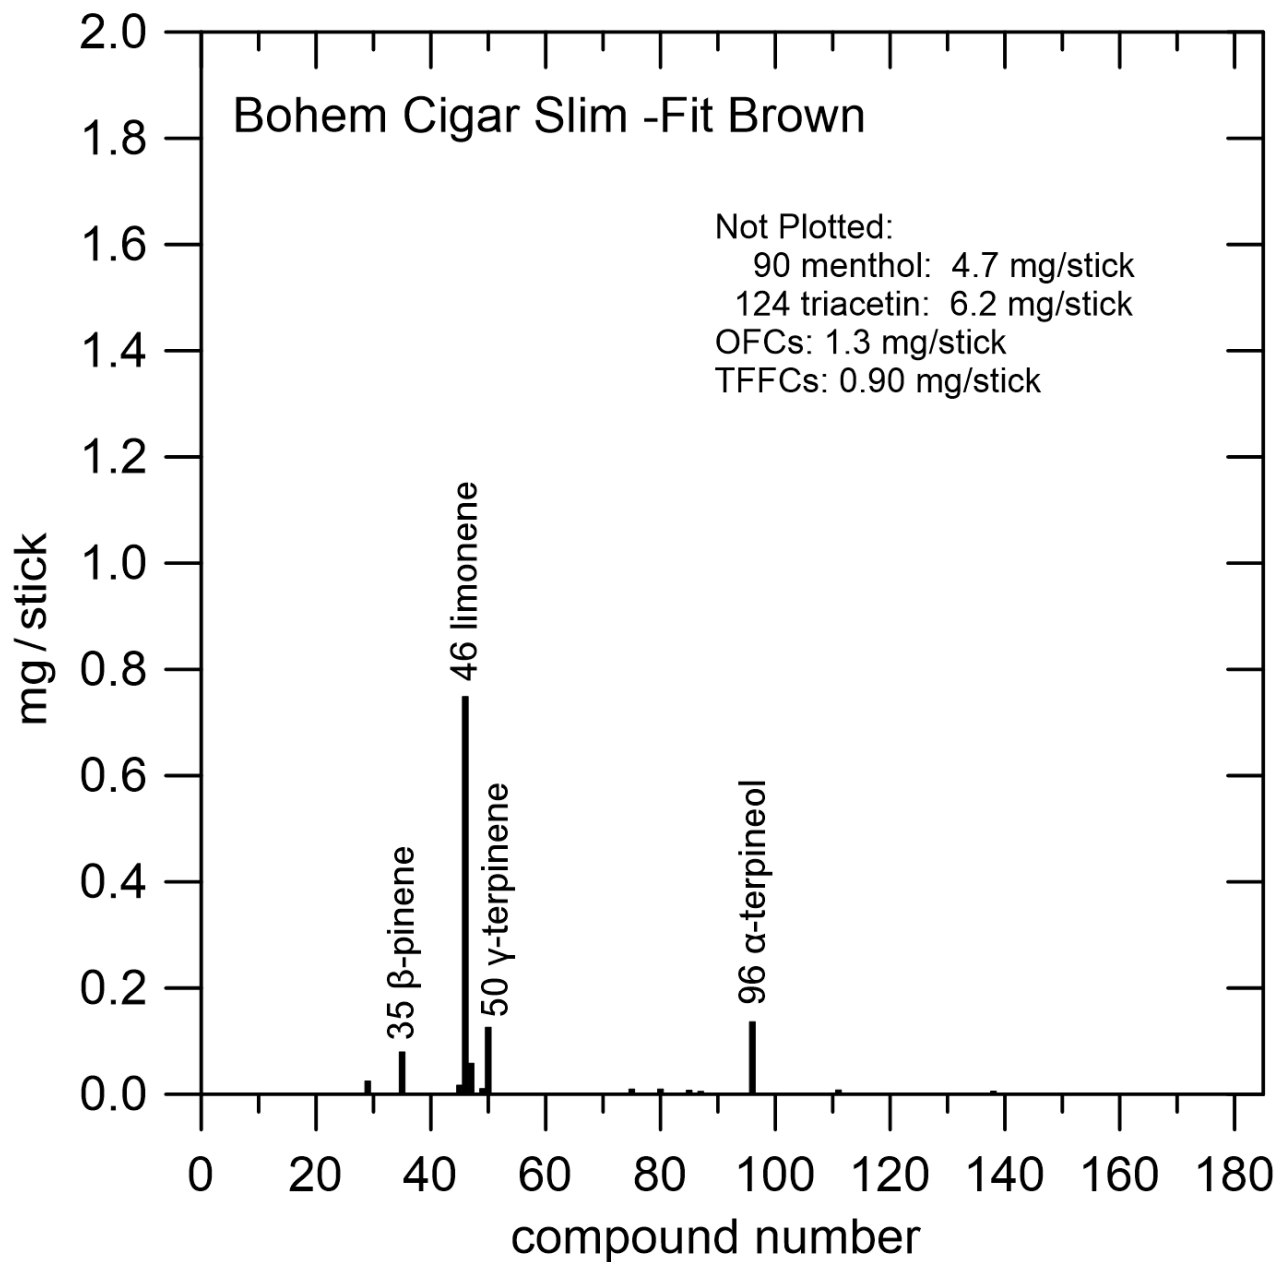

Figure S-P12.b. Bohem Cigar Slim –Fit Brown (abbreviation: BoCSFBr)

The filter contained one flavor capsule beneath the indicative icon on the filter.

Figure S-P13.a. Esse Pop (abbreviation: EP).

Figure S-P13.b. Esse Pop (abbreviation: EP).