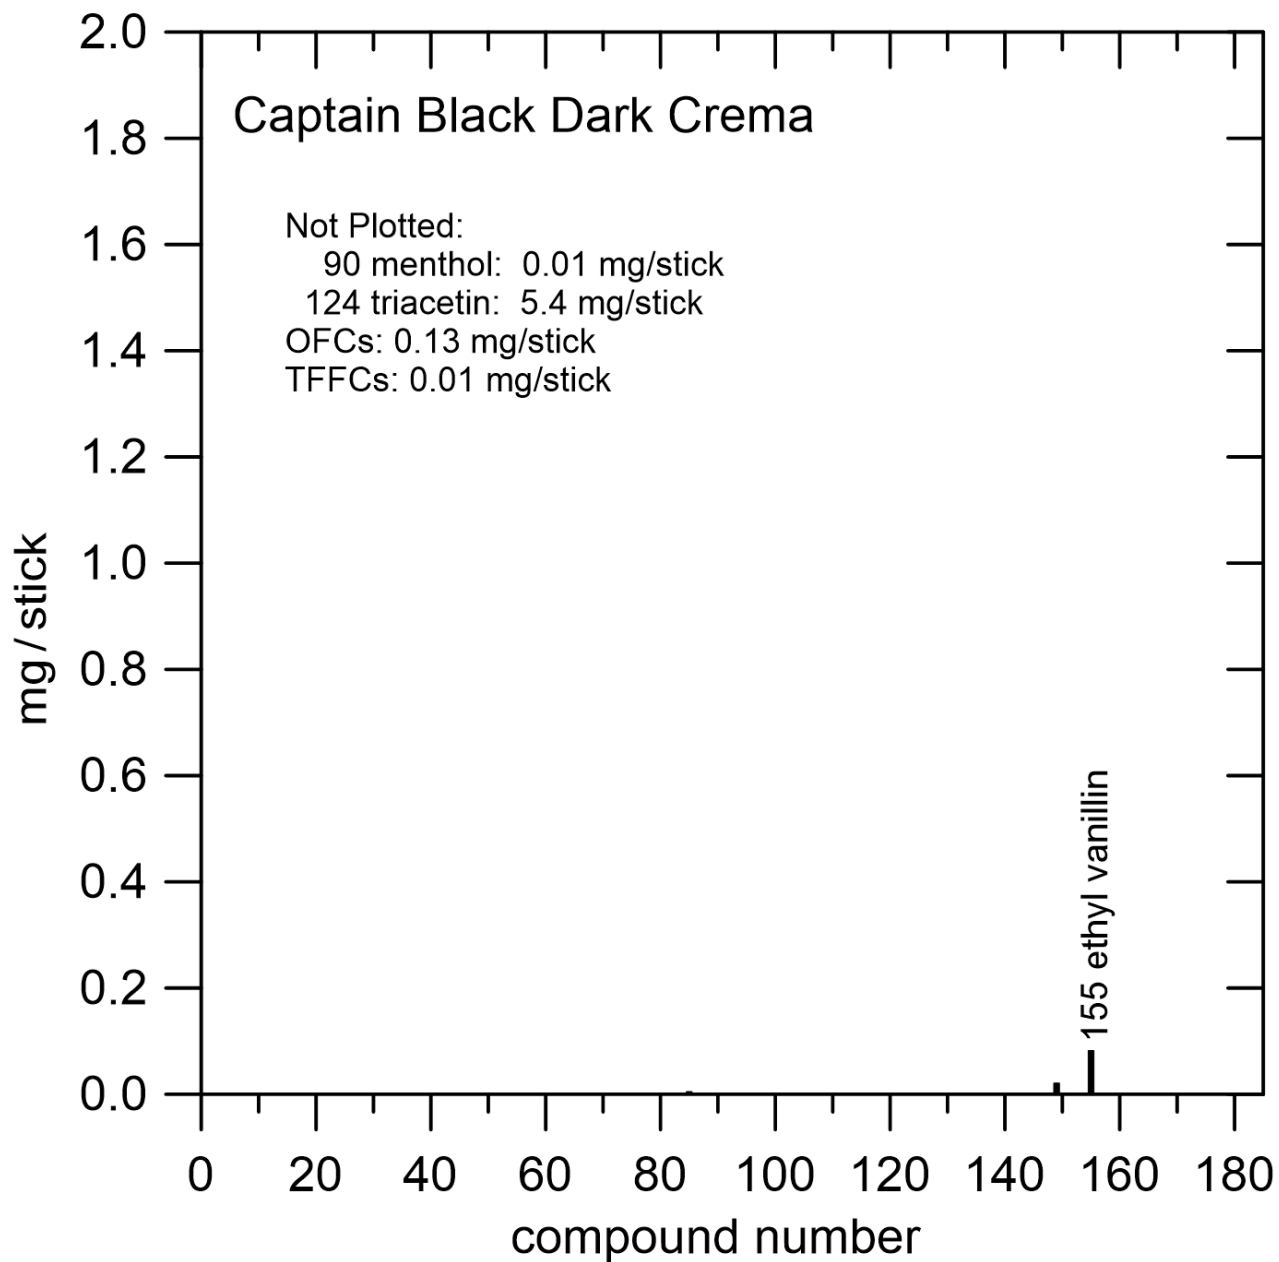

Figure S-V32.a. Captain Black Dark Crema (abbreviation: CptBDCr).

Figure S-V32.b. Captain Black Dark Crema (abbreviation: CptBDCr).

The filter has two parts. The bottom part contained some granules that appeared to be charcoal.