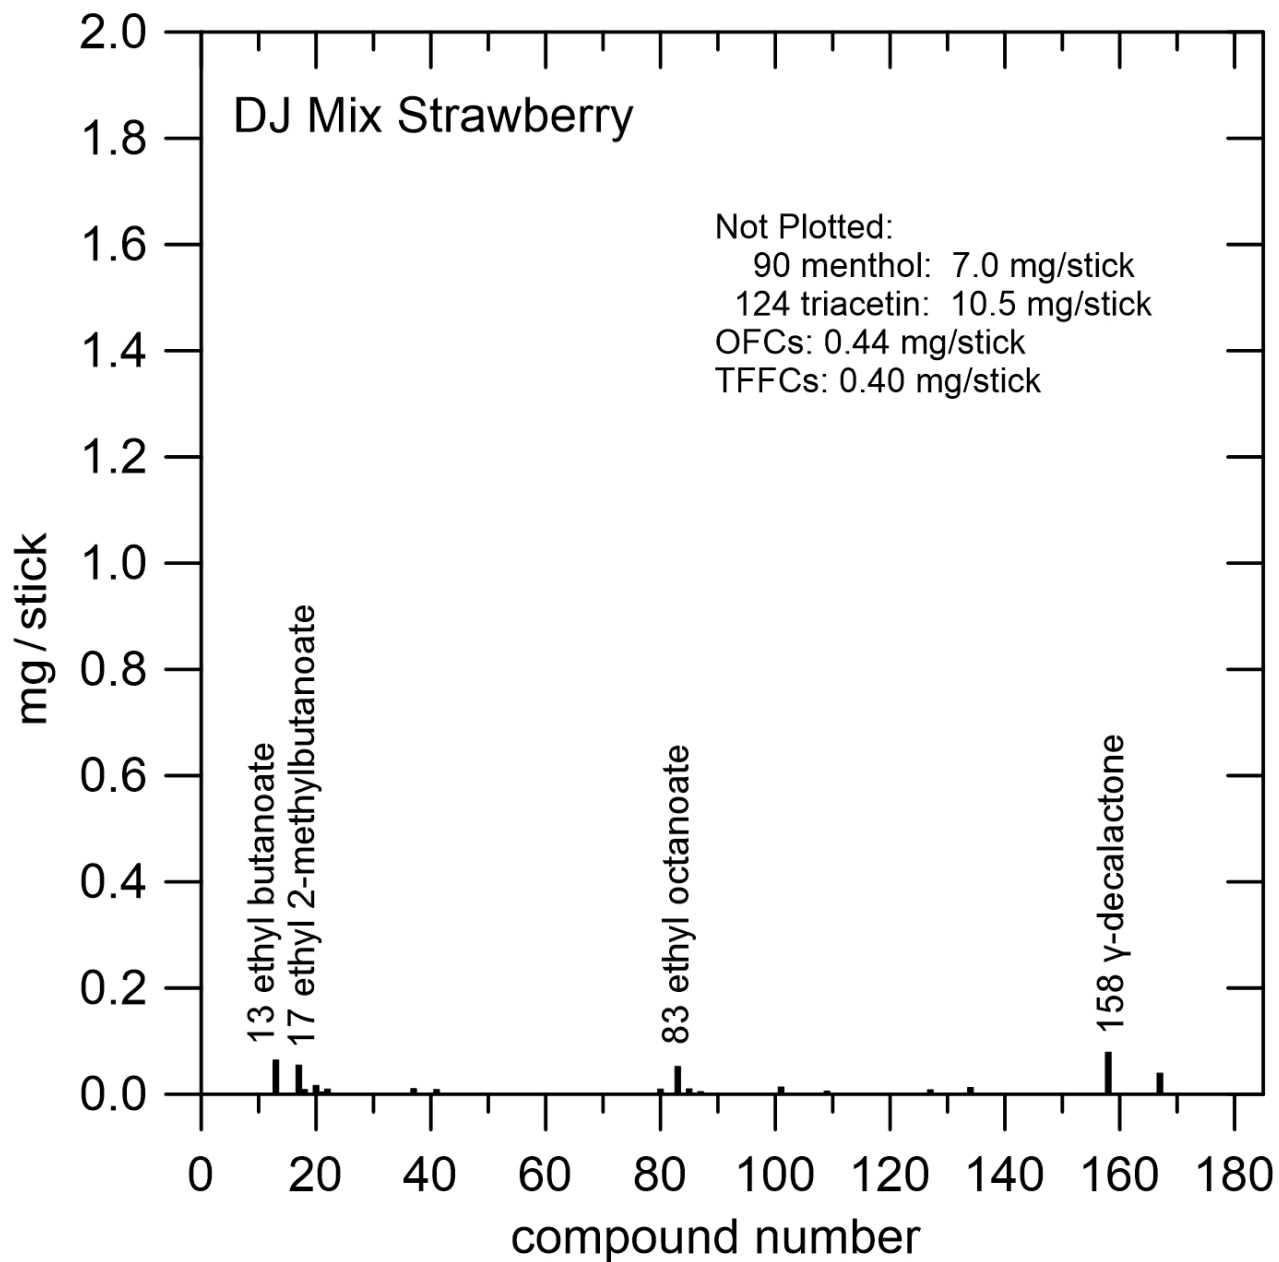

Figure S-P11.a. DJ Mix Strawberry (abbreviation: DJMS).

Figure S-P11.b. DJ Mix Strawberry (abbreviation: DJMS)

The filter contained one flavor capsule beneath the indicative icon on the filter.

Figure S-P12.a. Bohem Cigar Slim –Fit Brown (abbreviation: BoCSFBr).