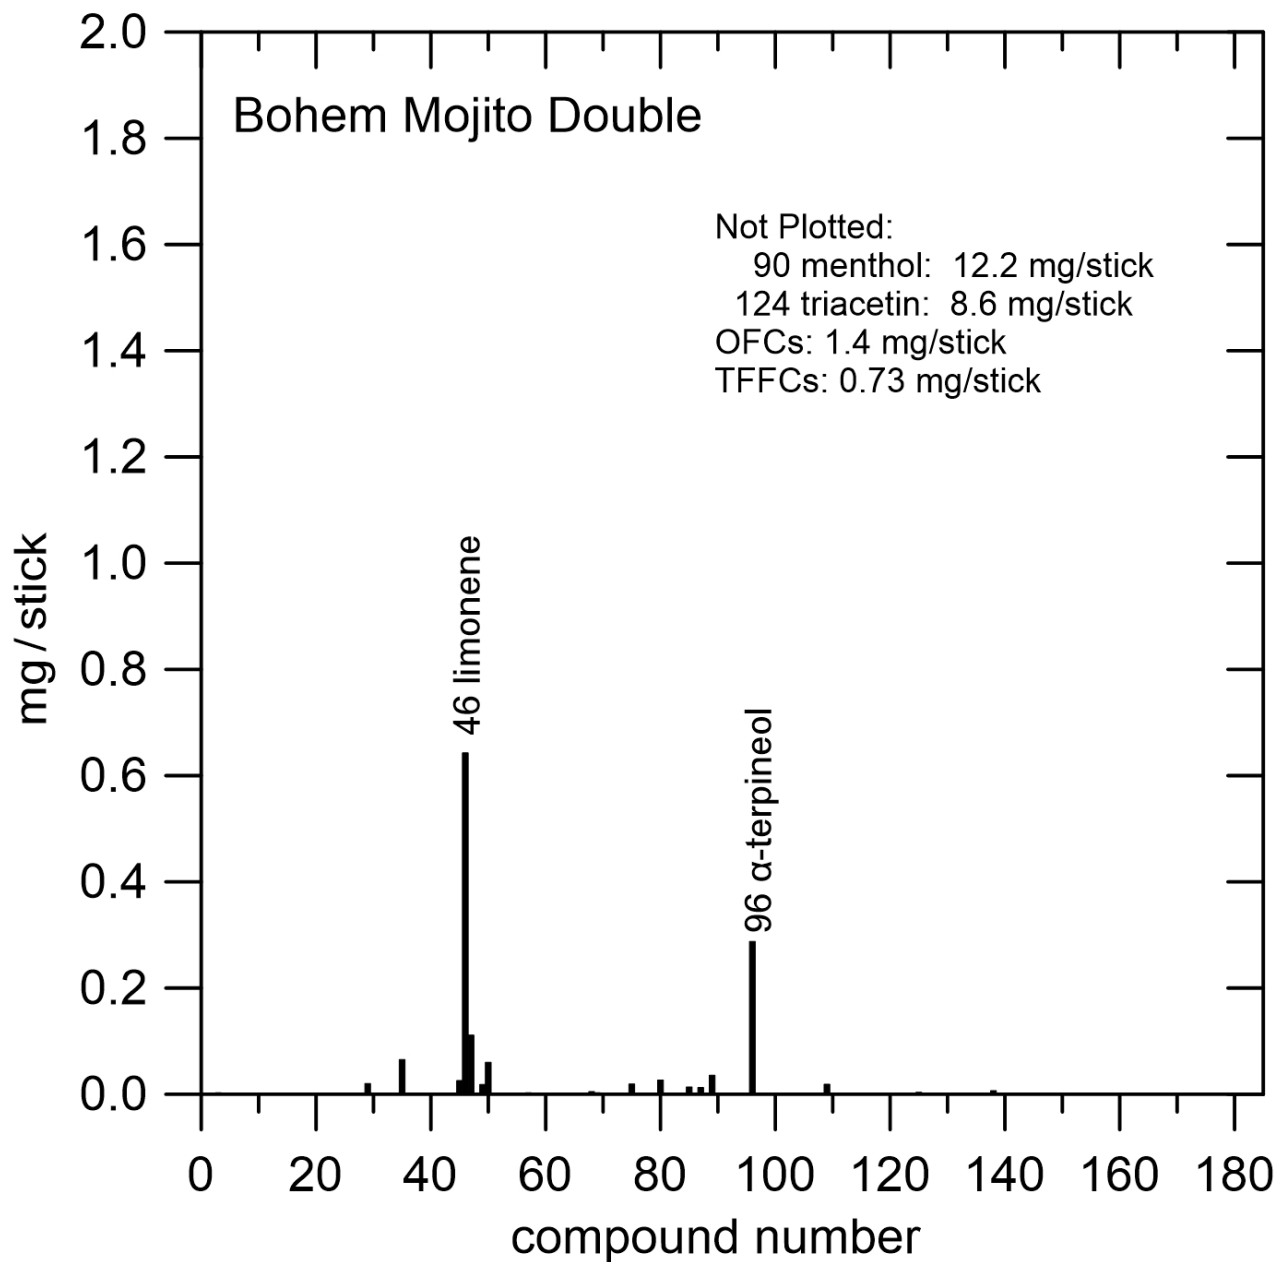

Figure S-P1.b. Marlboro Ice Blast Mega (abbreviation: MIBM).

The filter contained one flavor capsule beneath the indicative icon on the filter.

Figure S-P2.a. Bohem Mojito Double (abbreviation: BoMD).

Figure S-P2.b. Bohem Mojito Double (abbreviation: BoMD).