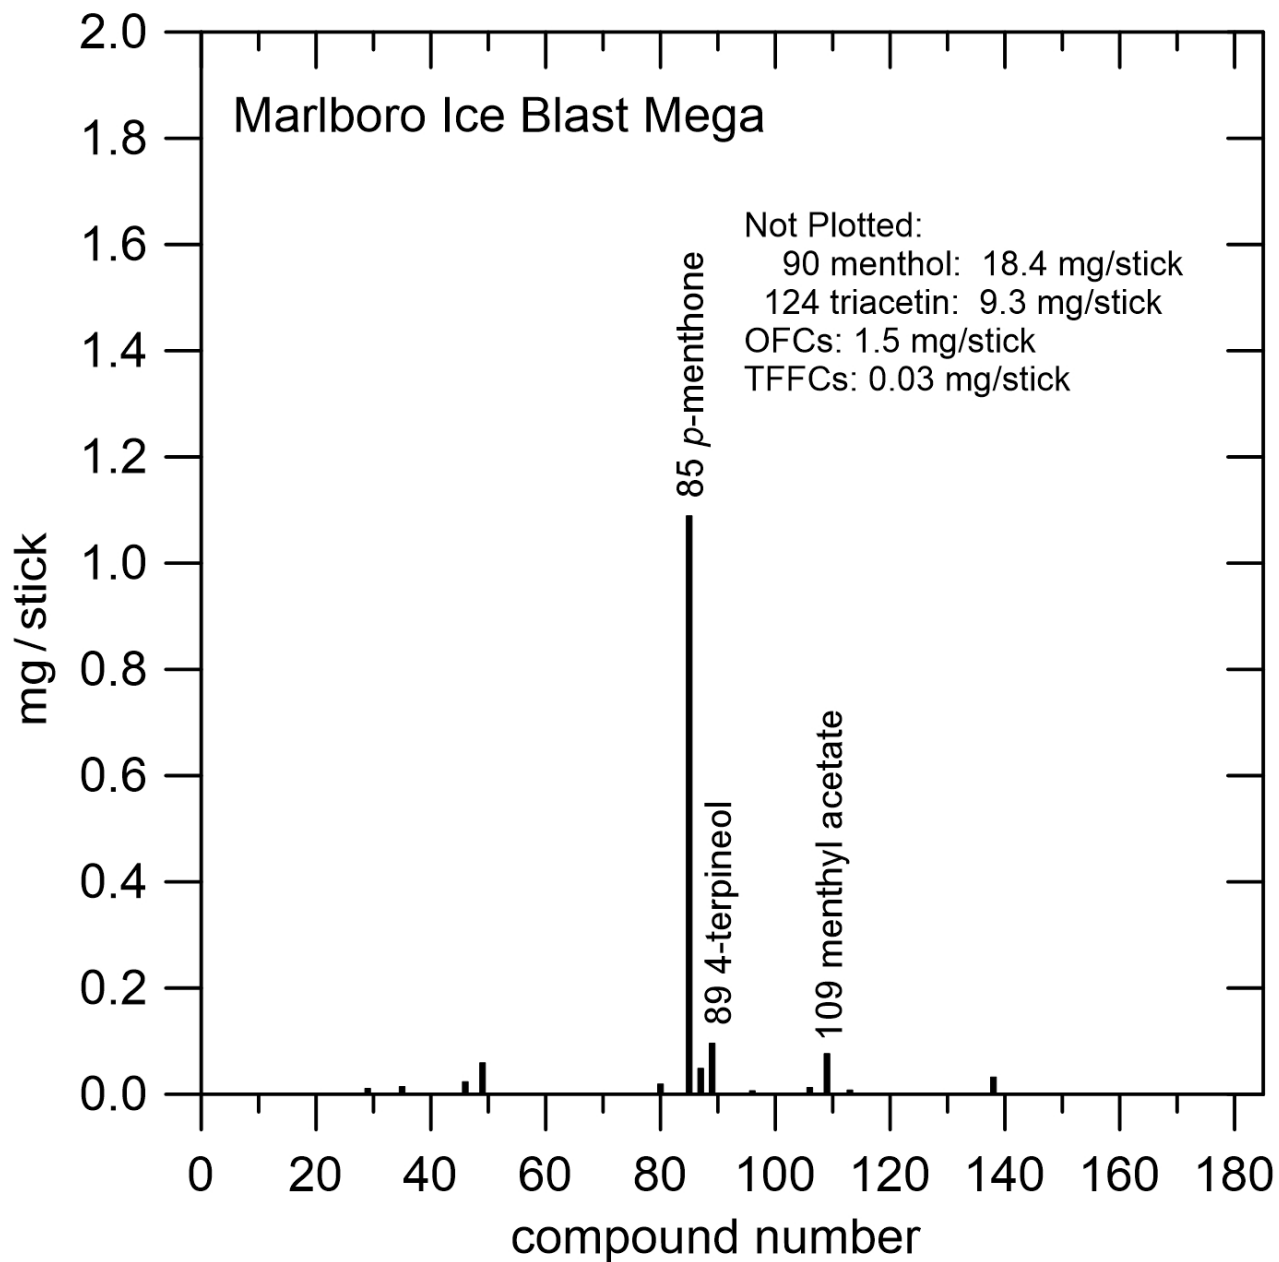

Figure S-V36. Flavor Chemical Level Heat Map, All Cigarettes: Vietnam.

The filter contained one flavor capsule beneath the indicative icon on the filter.

Figure S-P1.a. Marlboro Ice Blast Mega (abbreviation: MIBM).