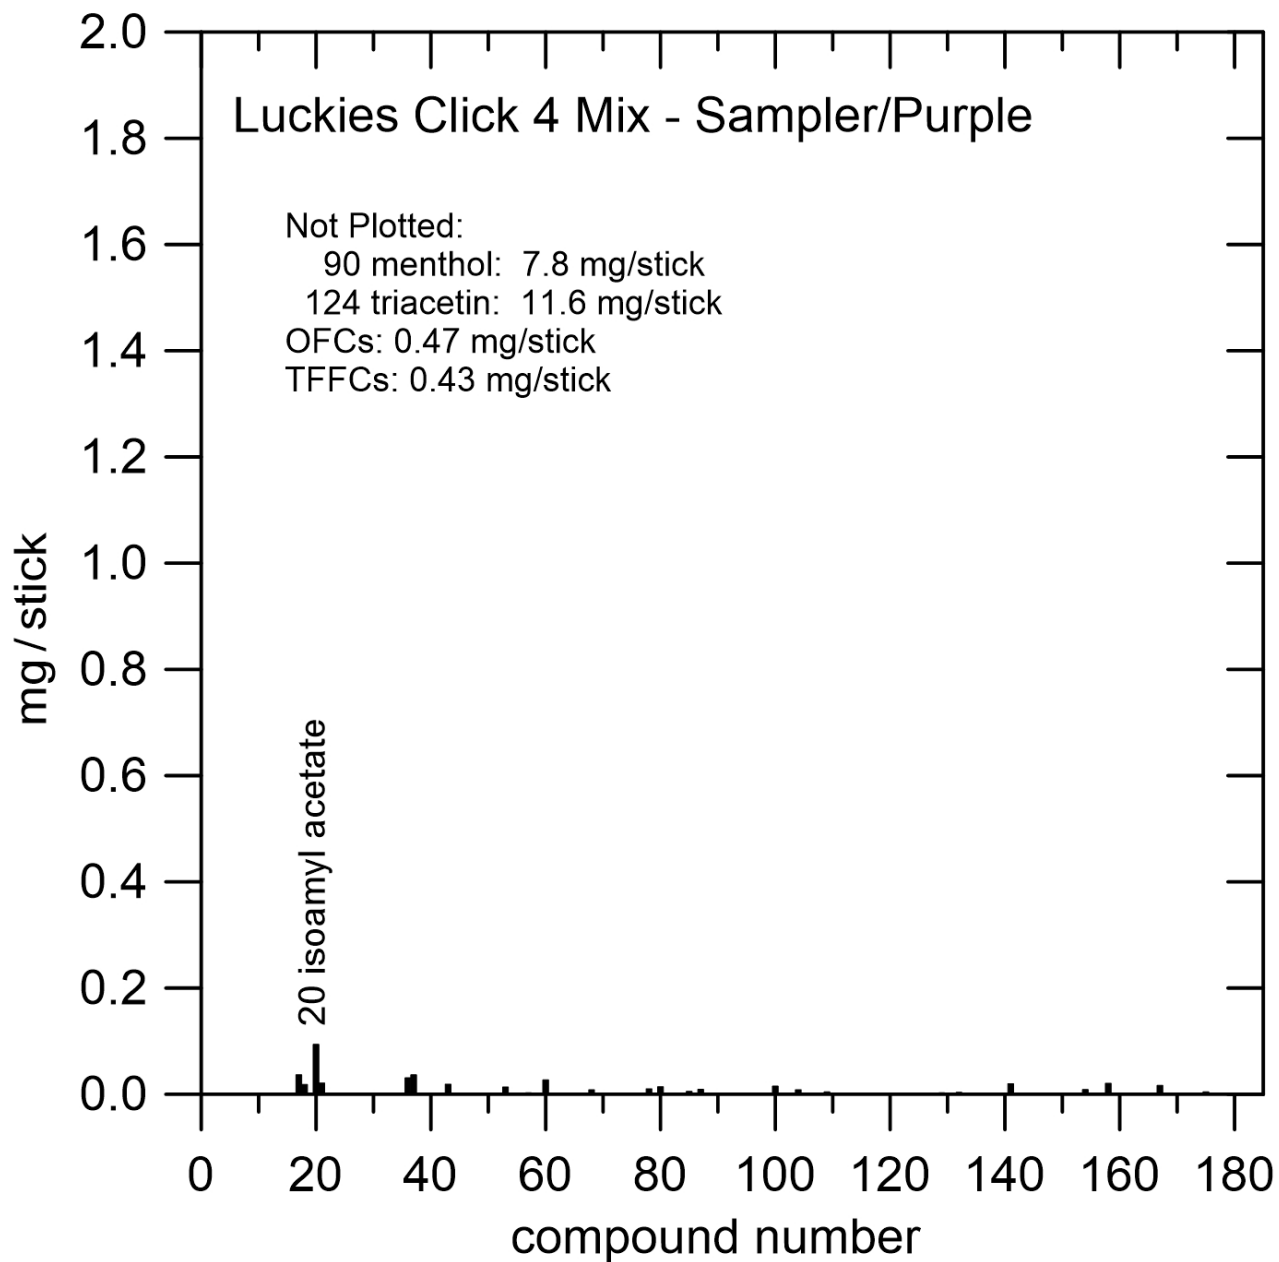

In this “sampler” pack, there were four different variations of the flavor capsule in the filter: purple, red, yellow, and green.

Figure S-V11.a. Luckies Click 4 Mix – Sampler/Purple (abbreviation: LC4M-S/Purple).