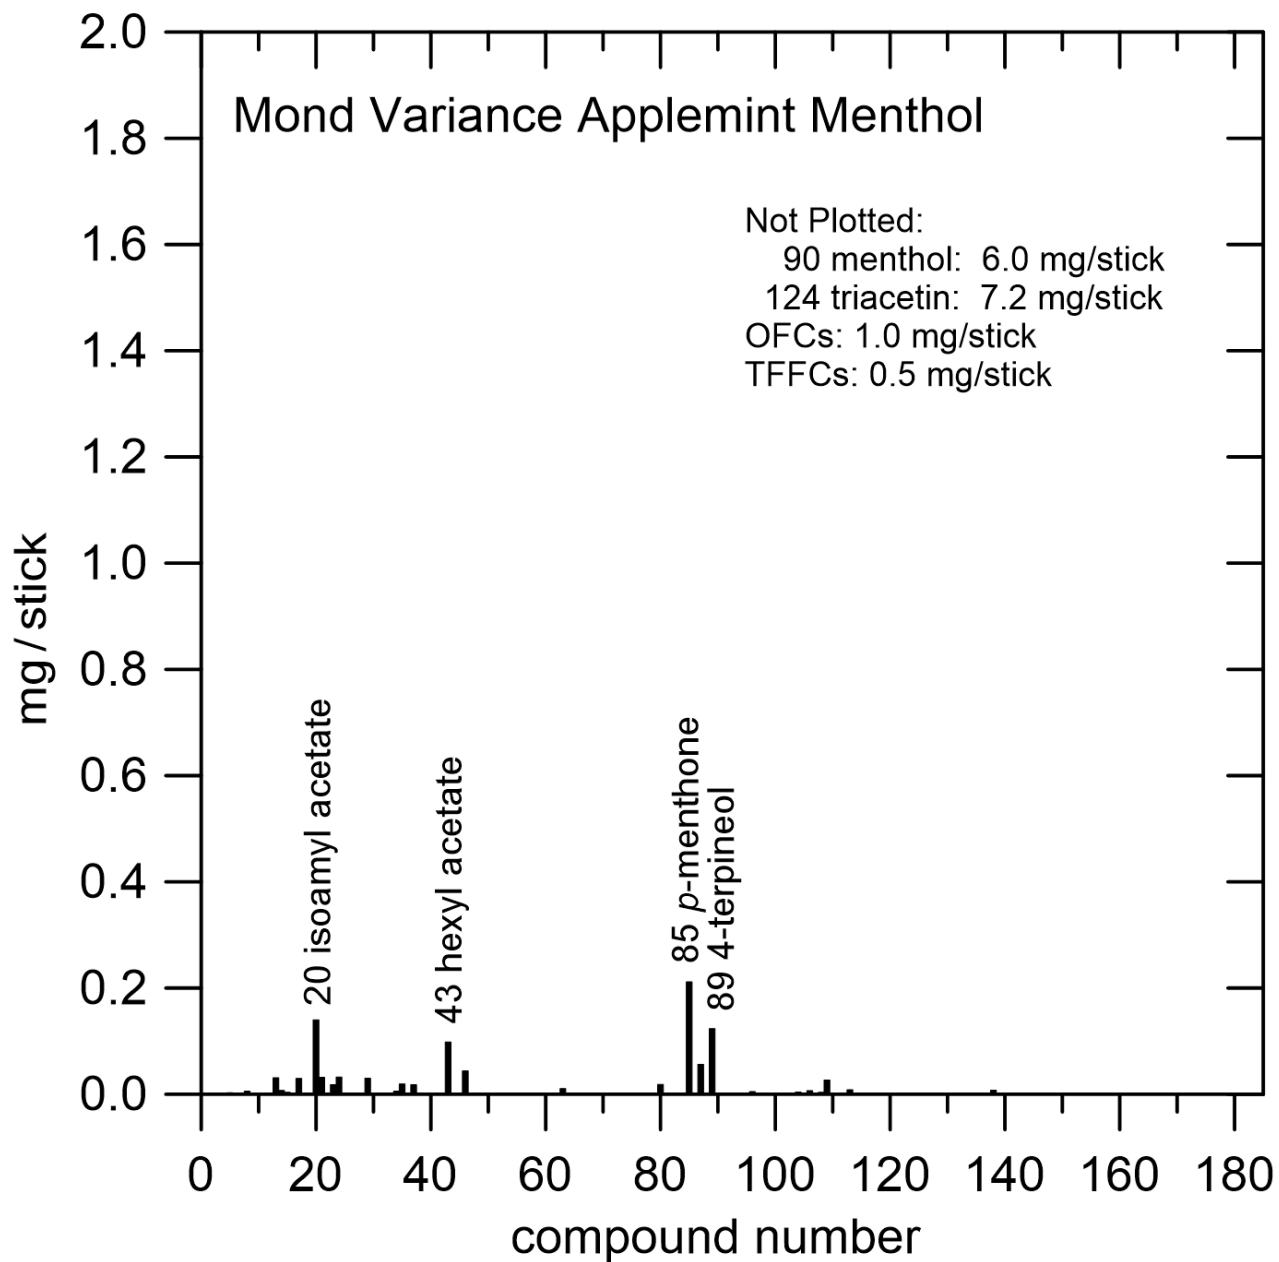

Figure S-V13.b. Camel Activate Double Fresh Berry (abbreviation: CADFB).

The filter contained two flavor capsules. The top one was blue and the bottom one was dark green.

Figure S-V14.a. Mond Variance Applemint Menthol (abbreviation: MoVAMM).