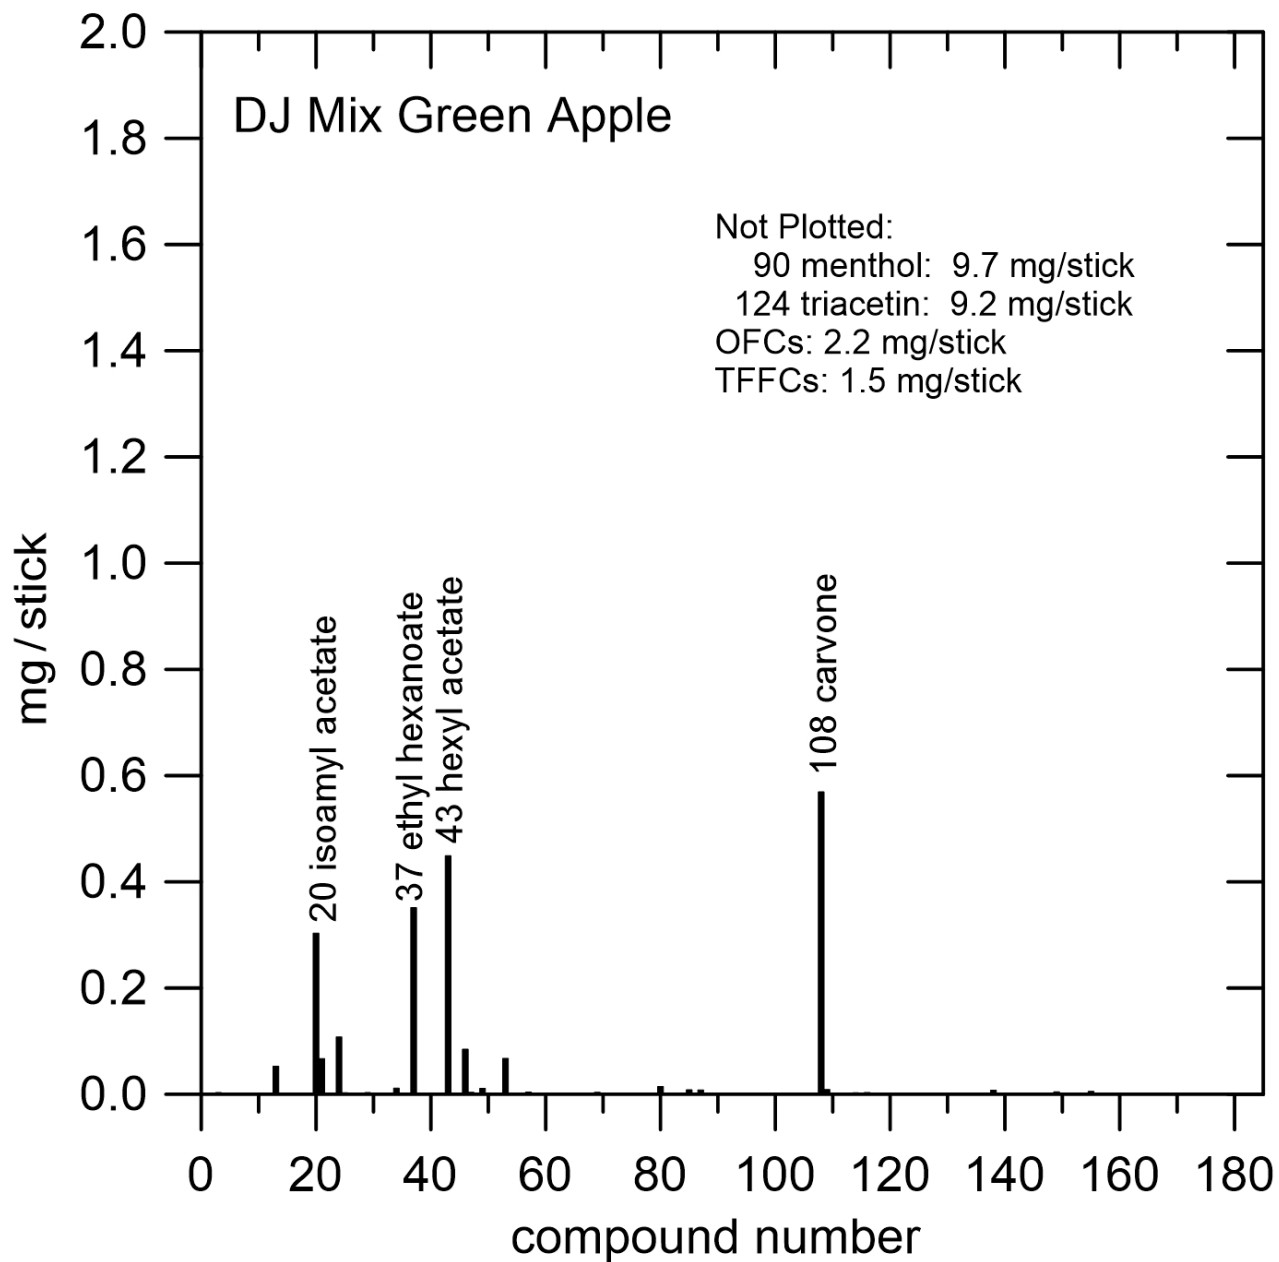

Figure S-P4.a. DJ Mix Green Apple (abbreviation: DJMGA).

Figure S-P4.b. DJ Mix Green Apple (abbreviation: DJMGA).

The filter contained an embedded string.

Figure S-P5.a. Winston Extreme Mint (abbreviation: WEM).