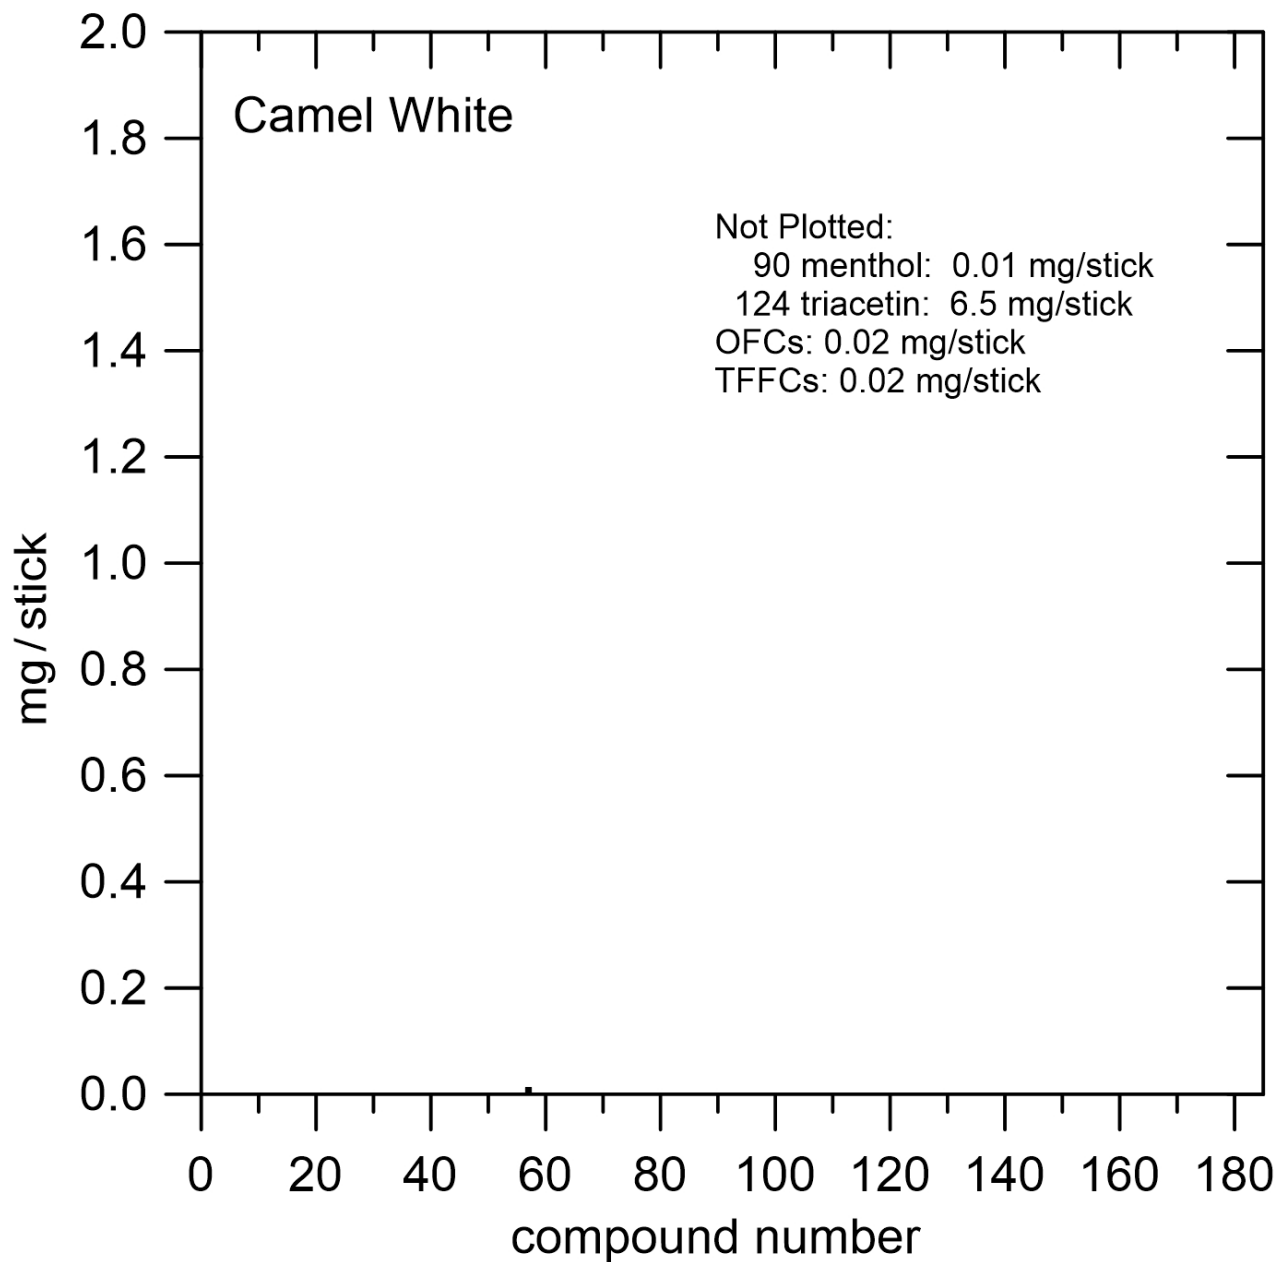

Figure S-P15.a. Winston Caster with LSS (abbreviation: WCLSS).

Figure S-P15.b. Winston Caster with LSS (abbreviation: WCLSS).

Figure S-P16.a. Camel White (abbreviation: CW).

Figure S-P16.b. Camel White (abbreviation: CW).