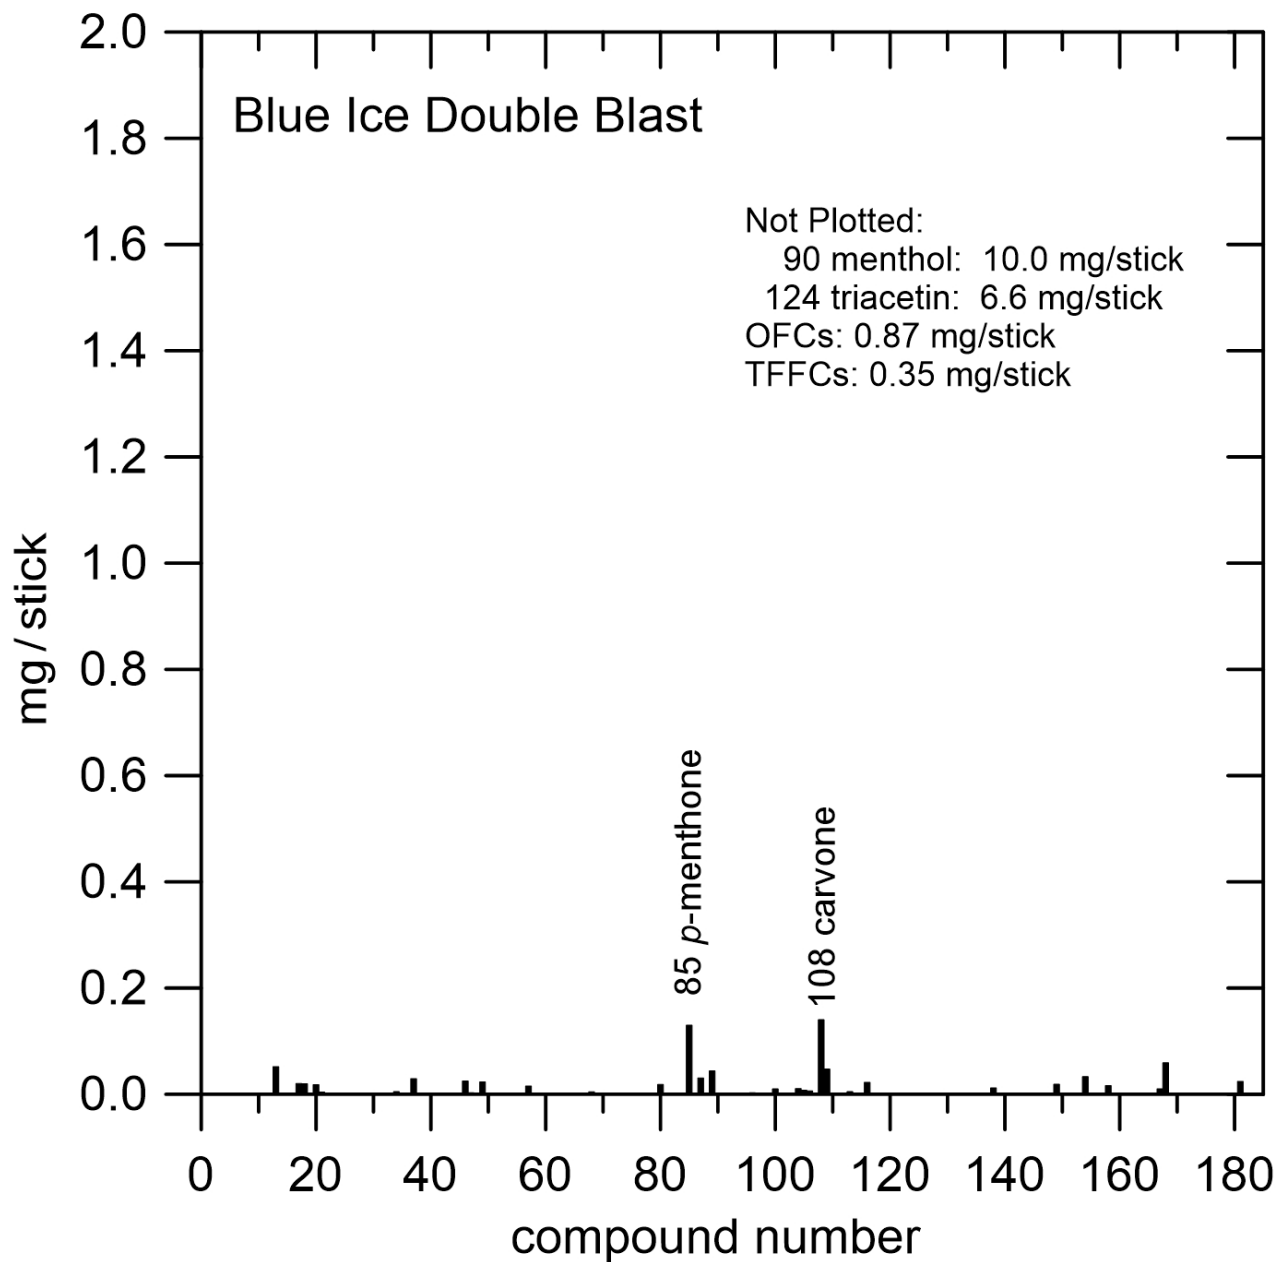

Figure S-V8.b. Marlboro Ice Blast– Sampler/Red  
 (abbreviation: MIB).

The filter contained two flavor capsules. The top one was blue, and the bottom one was green.

Figure S-V9.a. Blue Ice Double Blast (abbreviation: BIDB).