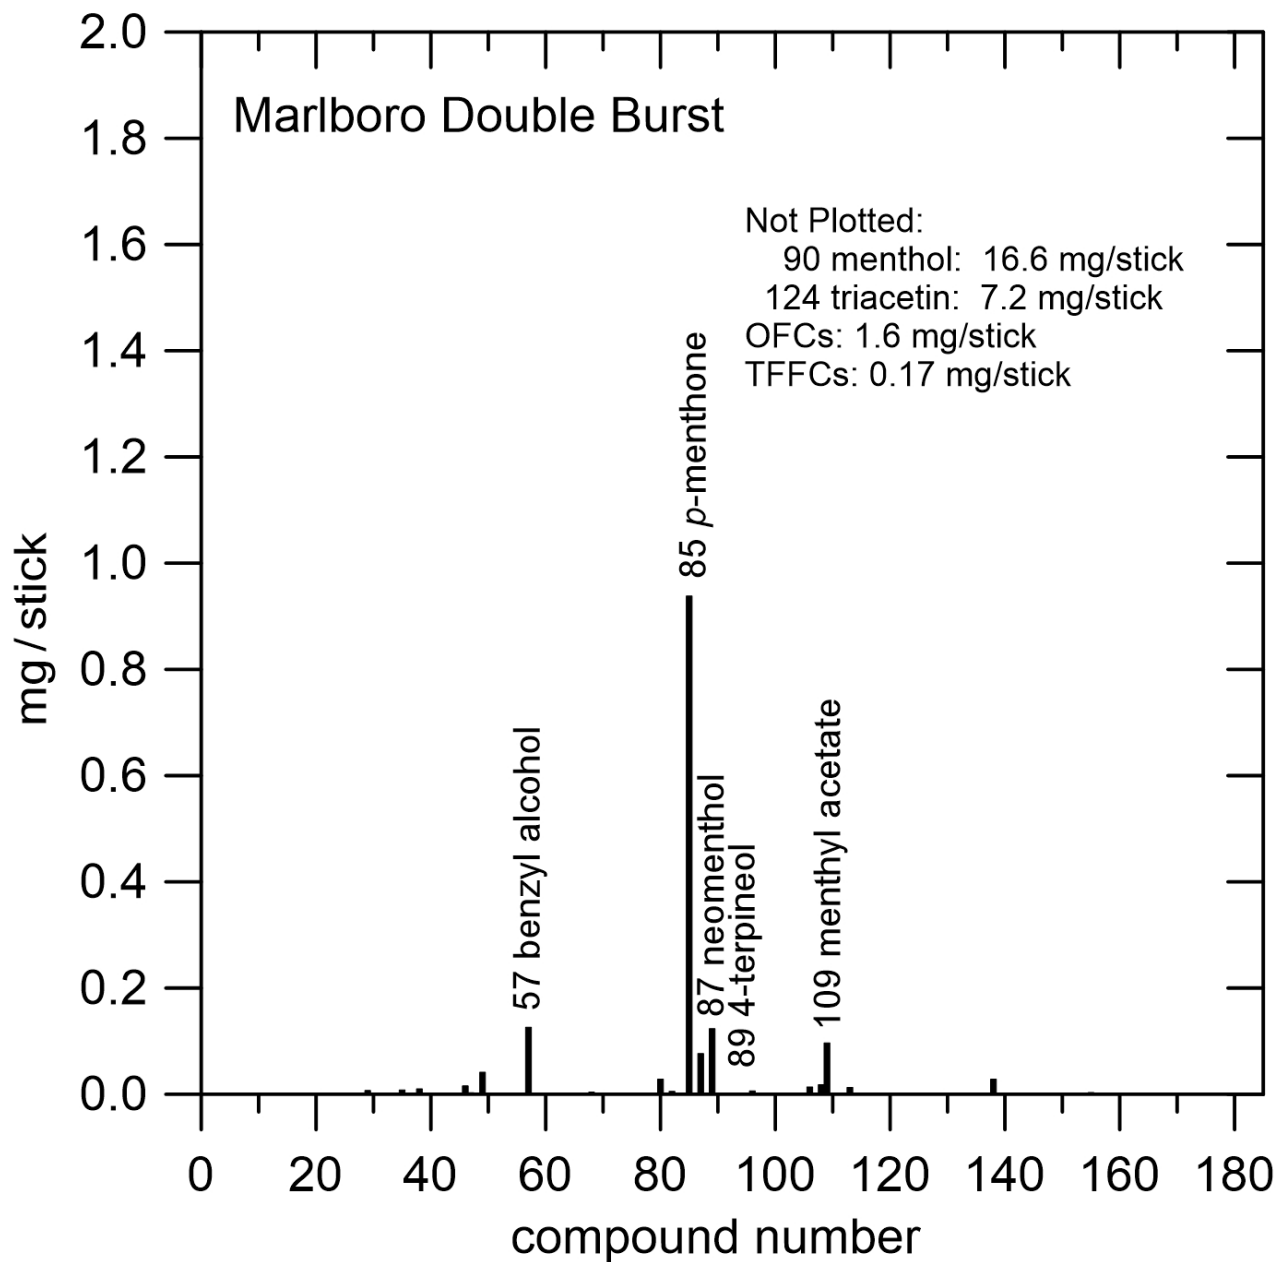

Figure S-V1.b. Marlboro Dry Menthol (abbreviation: MDM).

The filter contained two flavor capsules. The top one was green and the bottom one was blue.

Figure S-V2.a. Marlboro Double Burst (abbreviation: MDB).