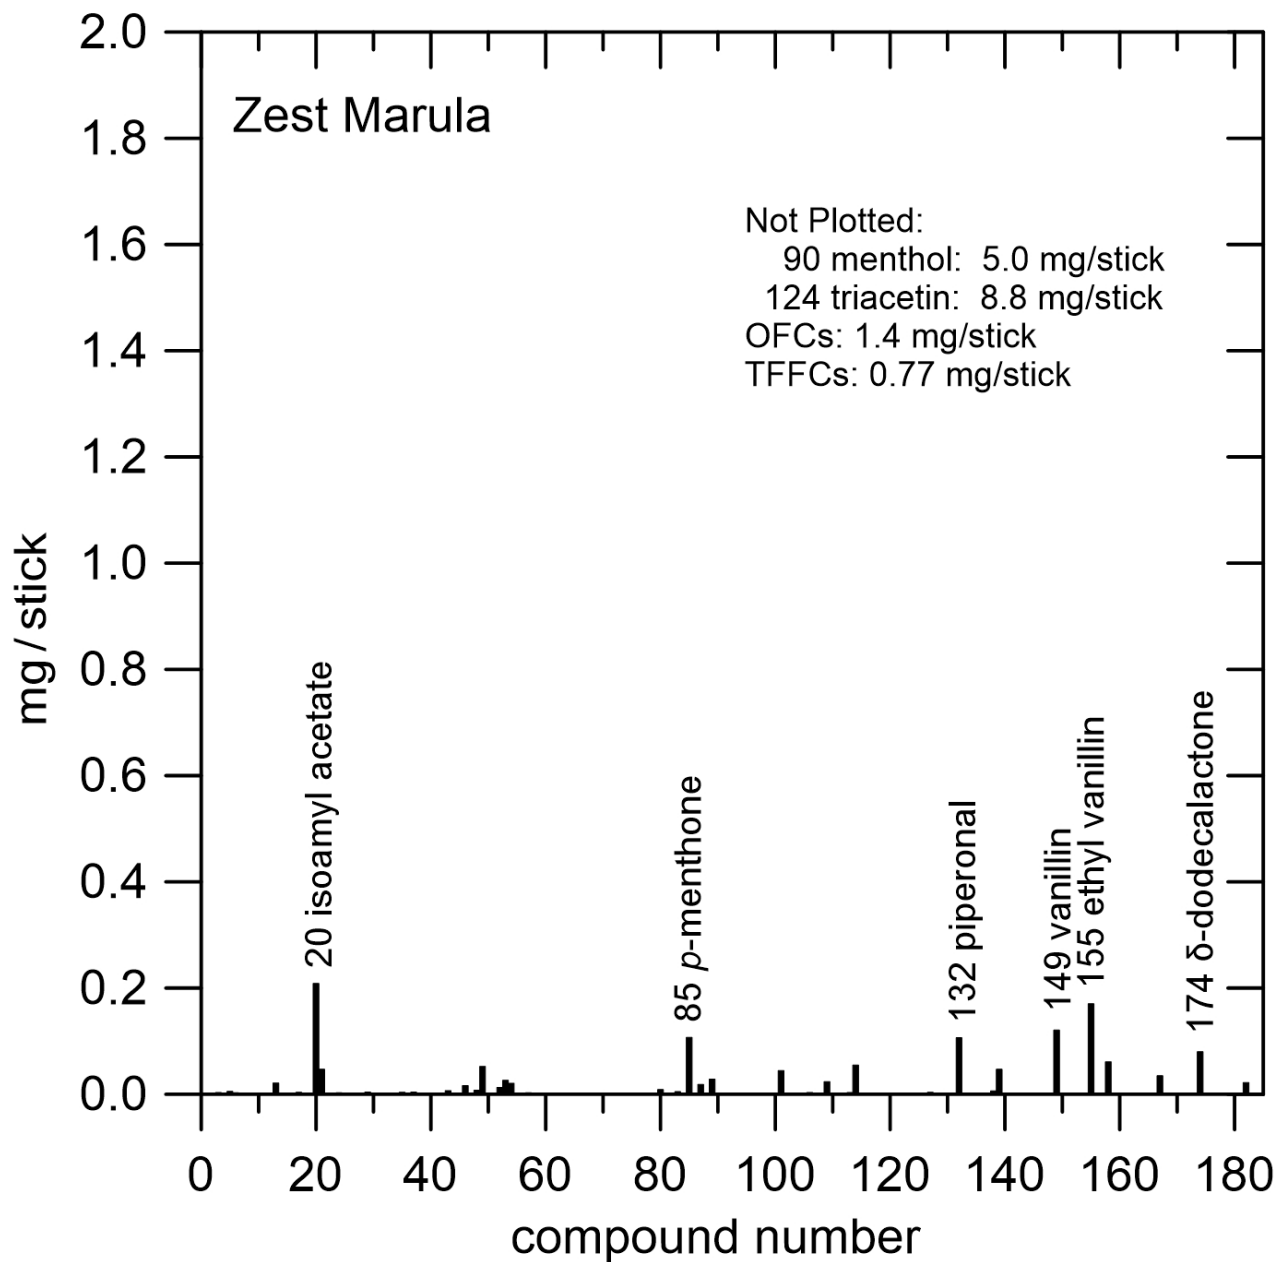

The filter contained one flavor capsule.

Figure S-V17.a. Zest Marula (abbreviation: ZM).

Figure S-V17.b. Zest Marula (abbreviation: ZM).

The filter contained one flavor capsule above a region containing granules that appeared to be charcoal.