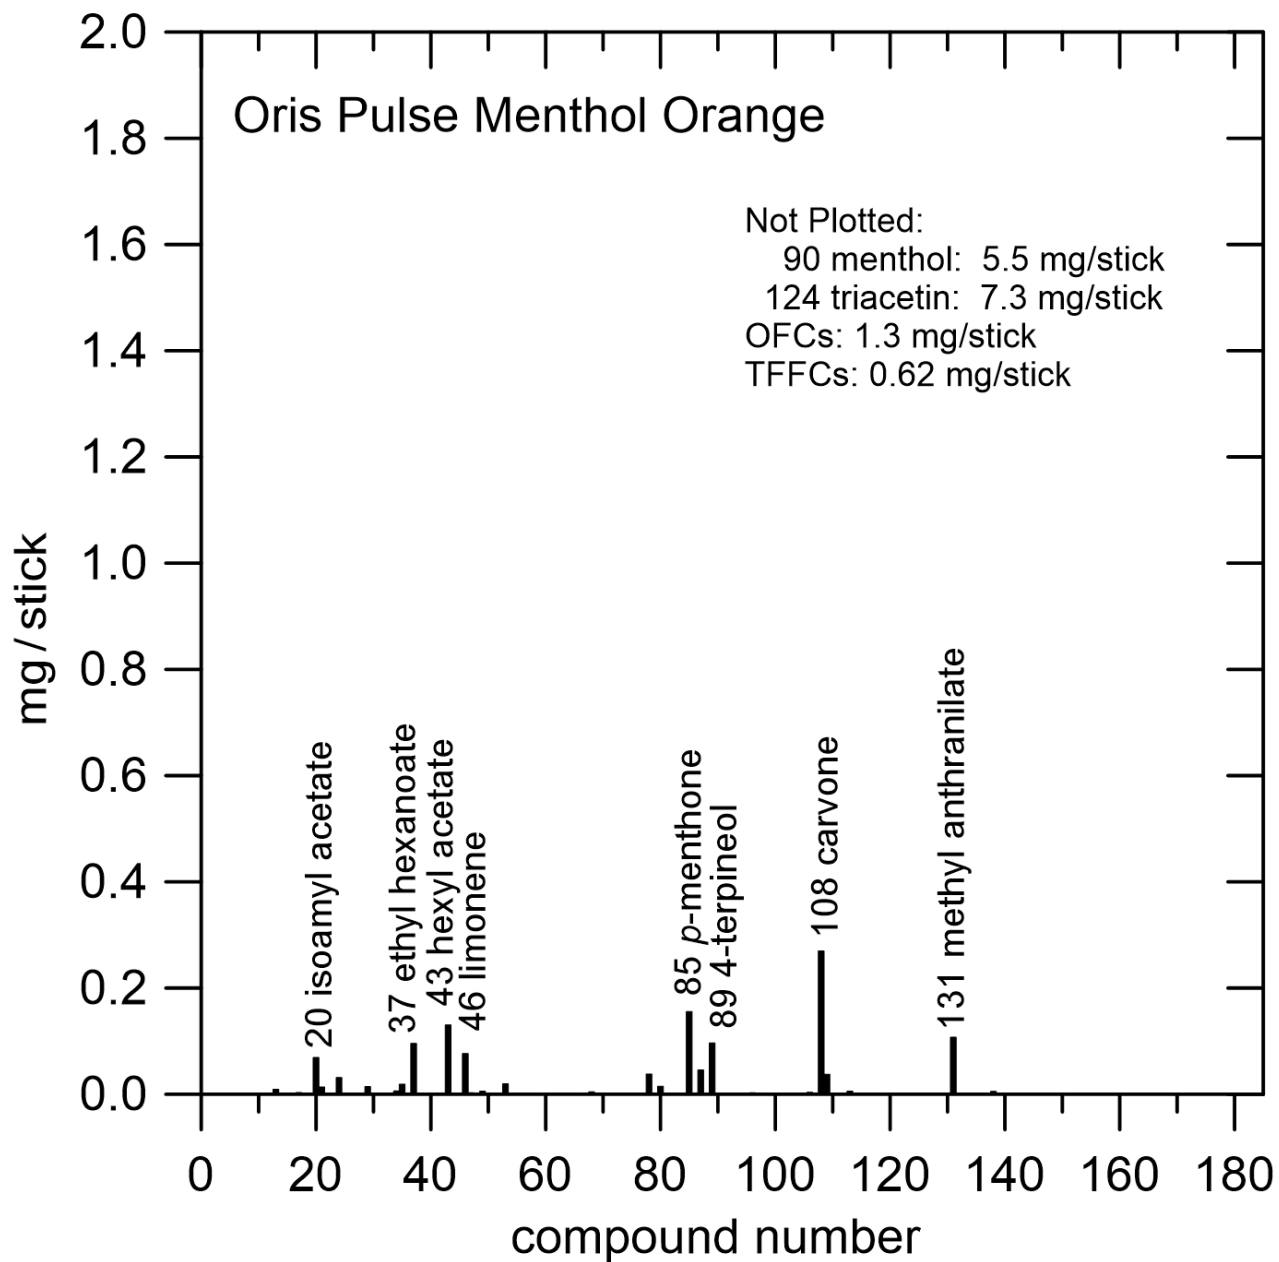

Figure S-V15.a. Oris Pulse Menthol Orange (abbreviation: OPMO).