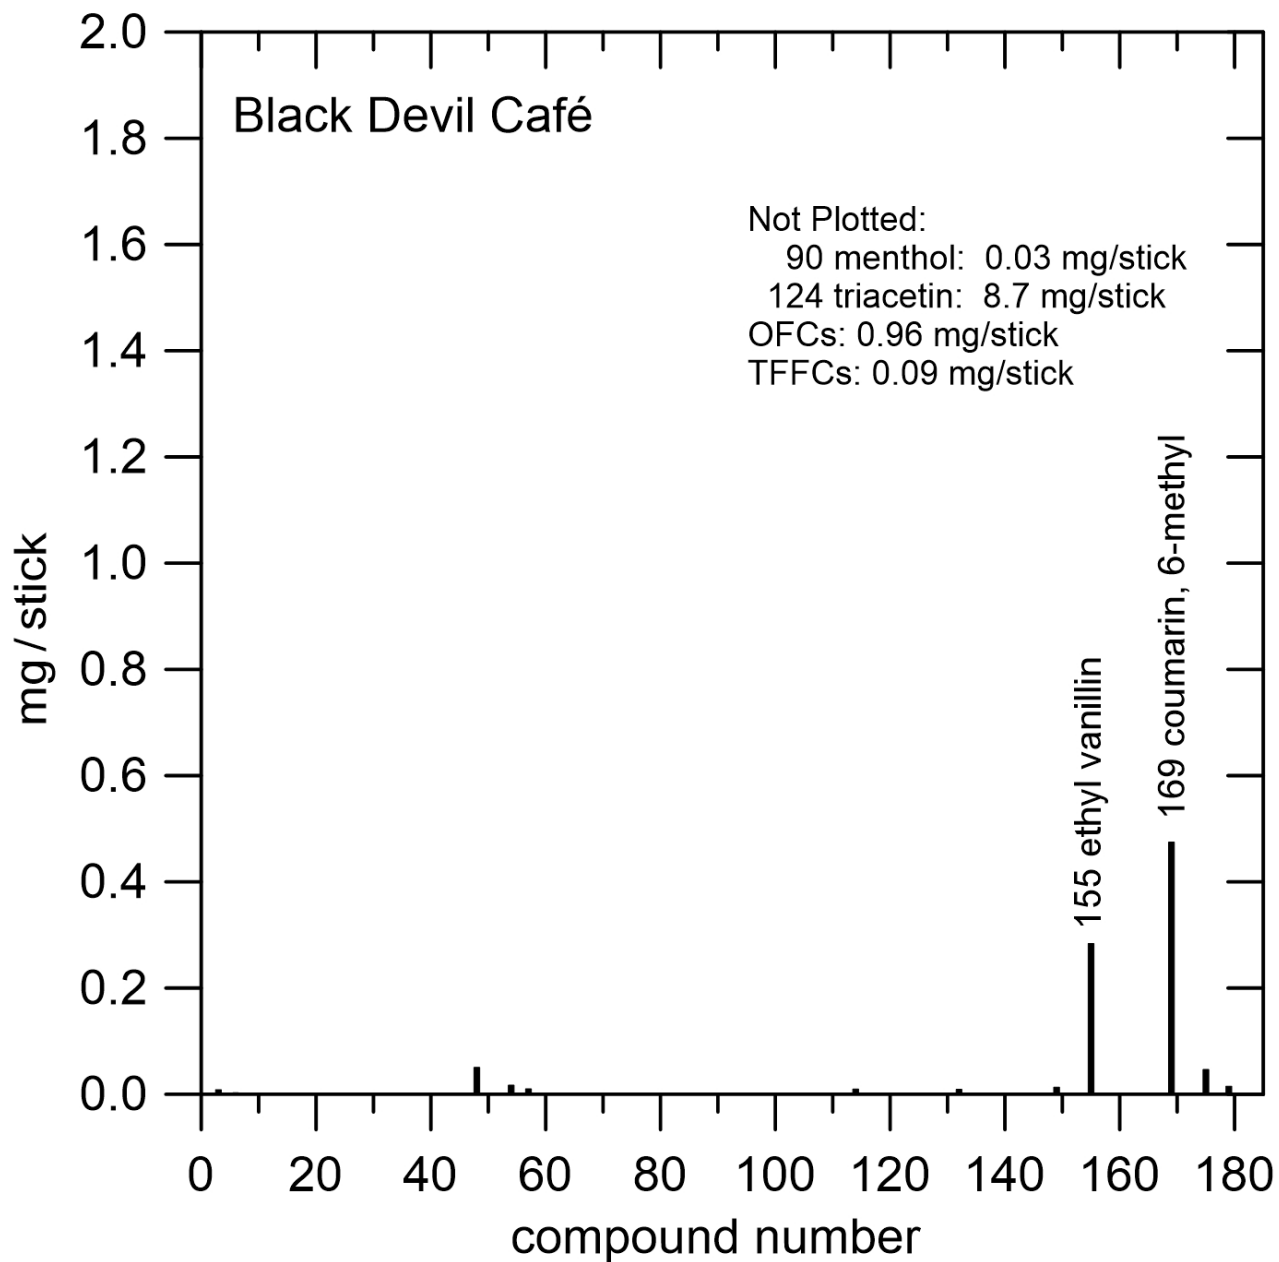

Figure S-V25.a. Black Devil Café (abbreviation: BDC).

Figure S-V25.b. Black Devil Café (abbreviation: BDC).

Figure S-V26.a. Mond Strawberry Superslims (abbreviation: MoSSS).

Figure S-V26.b. Mond Strawberry Superslims (abbreviation: MoSSS).