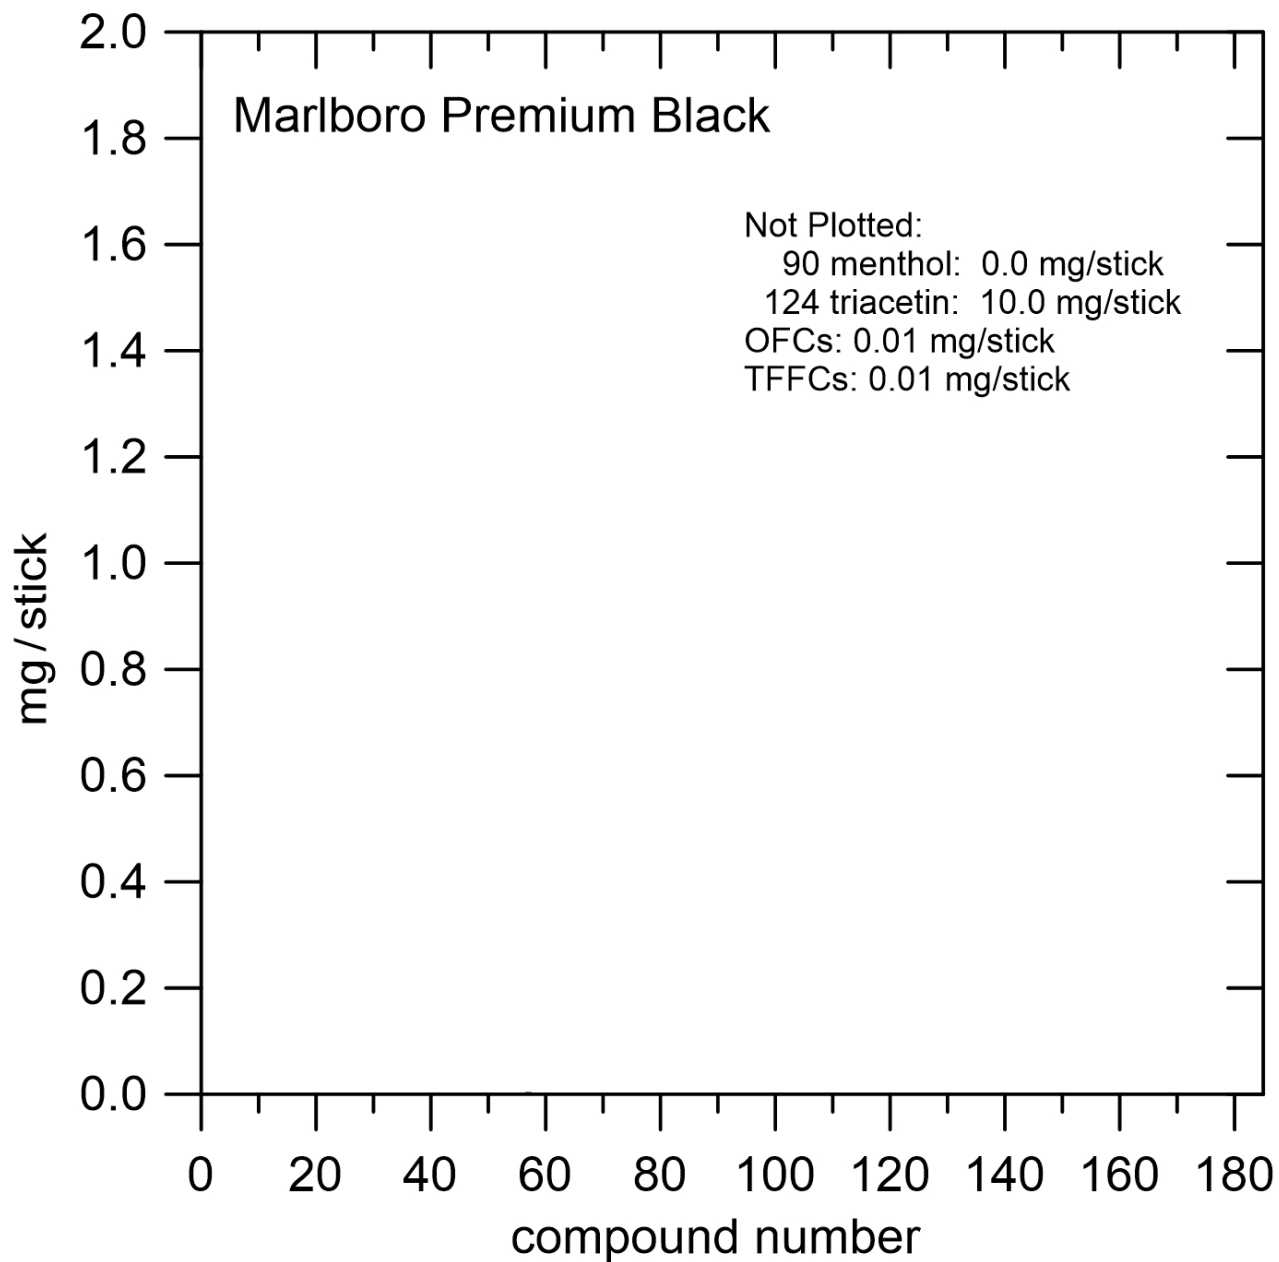

Figure S-P18.a. Marlboro Premium Black (abbreviation: MPB).

Figure S-P18.b. Marlboro Premium Black (abbreviation: MPB).

The filter contained two separate portions. The bottom portion contained some black granules that appeared to be charcoal.