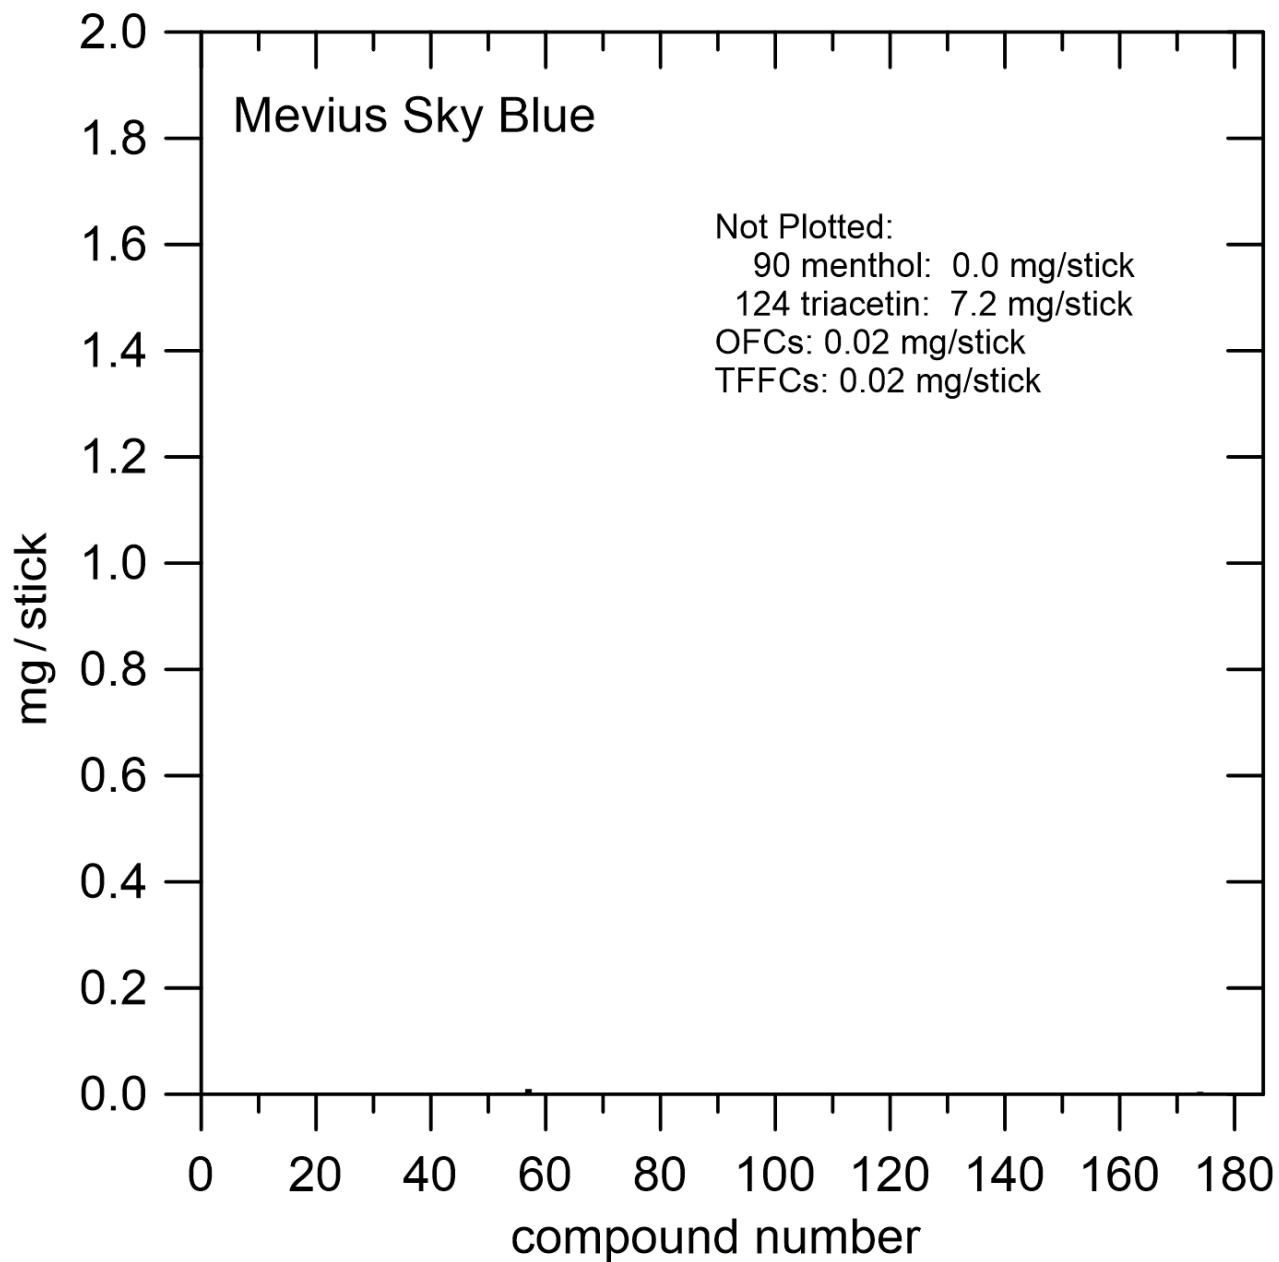

The filter contained two separate portions. The bottom portion contained some black granules that appeared to be charcoal.

Figure S-P17.a. Mevius Sky Blue (abbreviation: MeSB).

Figure S-P17.b. Meivius Sky Blue (abbreviation: MeSB).