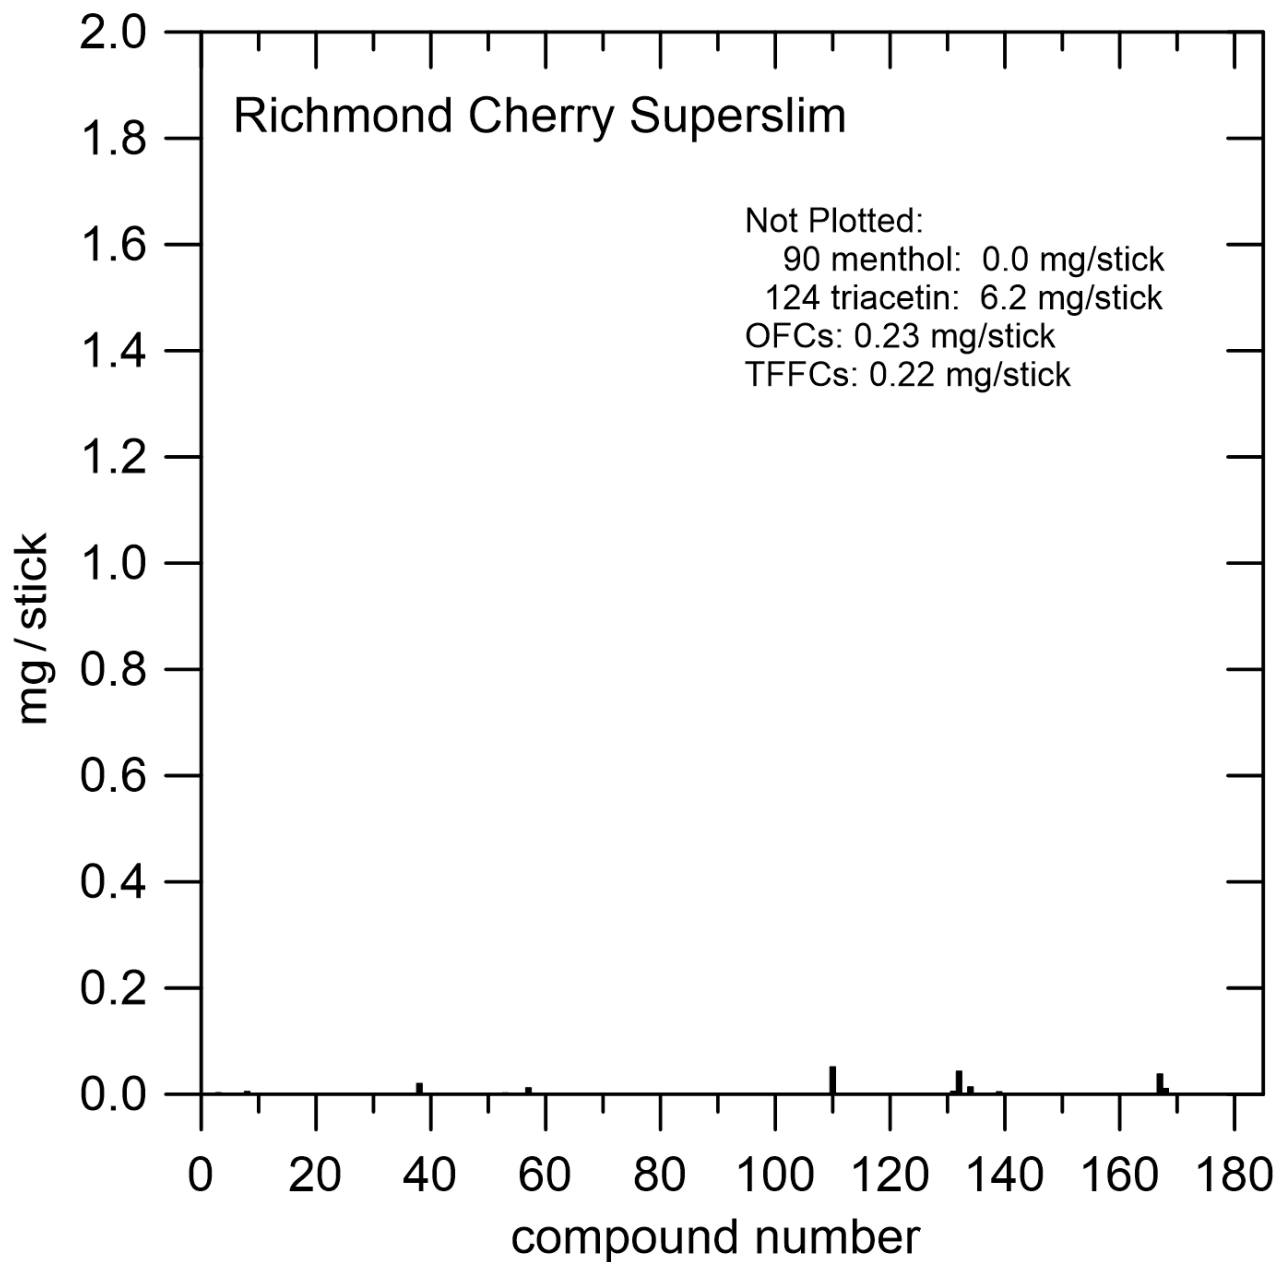

Figure S-V30.a. Richmond Cherry Superslim (abbreviation: RCSS).