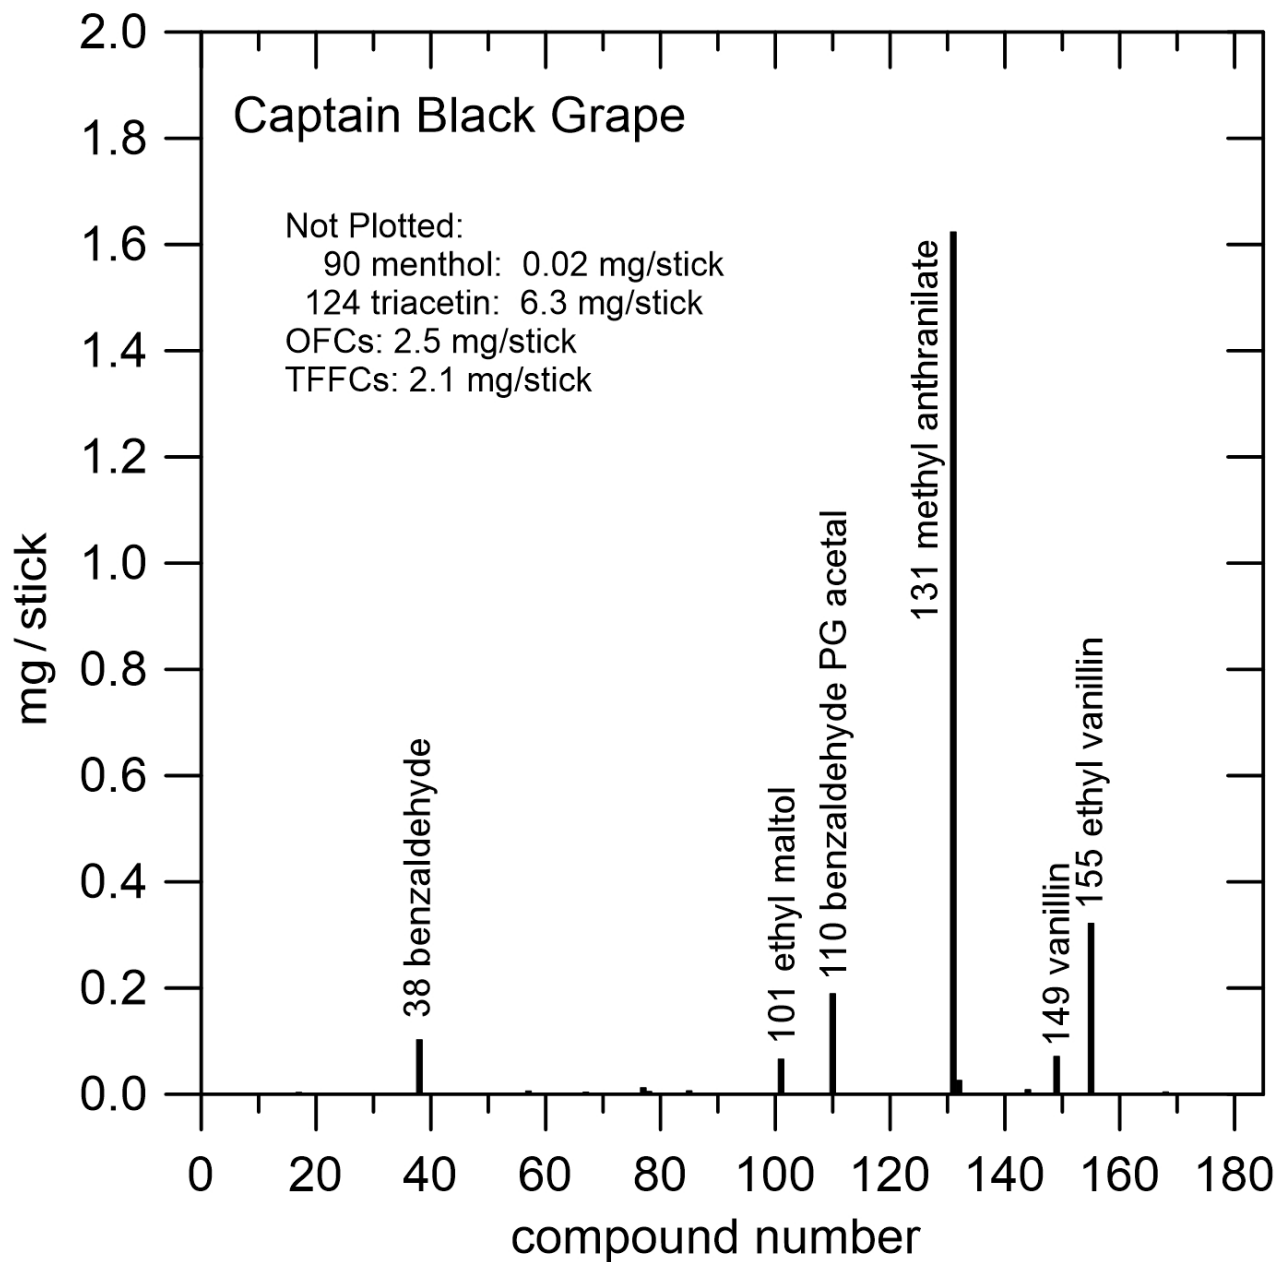

Figure S-V21.a. Captain Black Cherise (abbreviation: CptBC).

Figure S-V21.b. Captain Black Cherise (abbreviation: CptBC).

The filter contained no flavor capsule, but carried some color.

Figure S-V22.a. Captain Black Grape (abbreviation: CptBG).