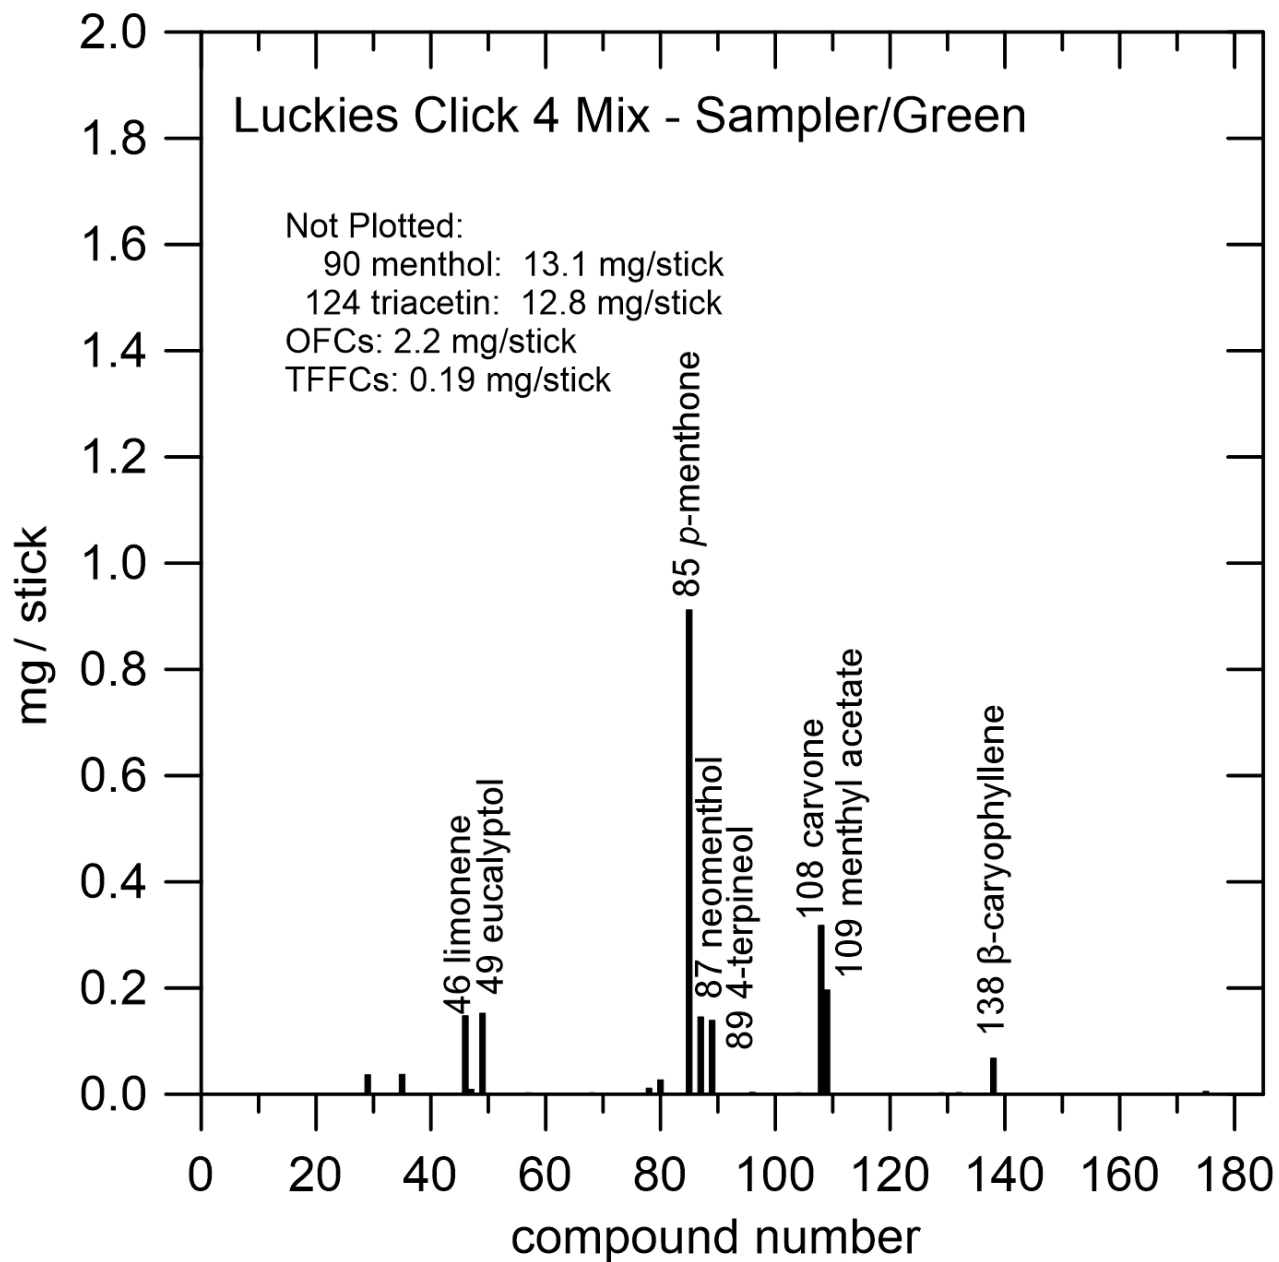

Figure S-V5.b. Lucky Strike Double Click Violet (abbreviation: LSDCV).

In this “sampler” pack, there were four different variations of the flavor capsule in the filter: purple, red, yellow, and green.

Figure S-V6.a. Luckies Click 4 Mix – Sampler/Green (abbreviation: LC4M-S/Green).