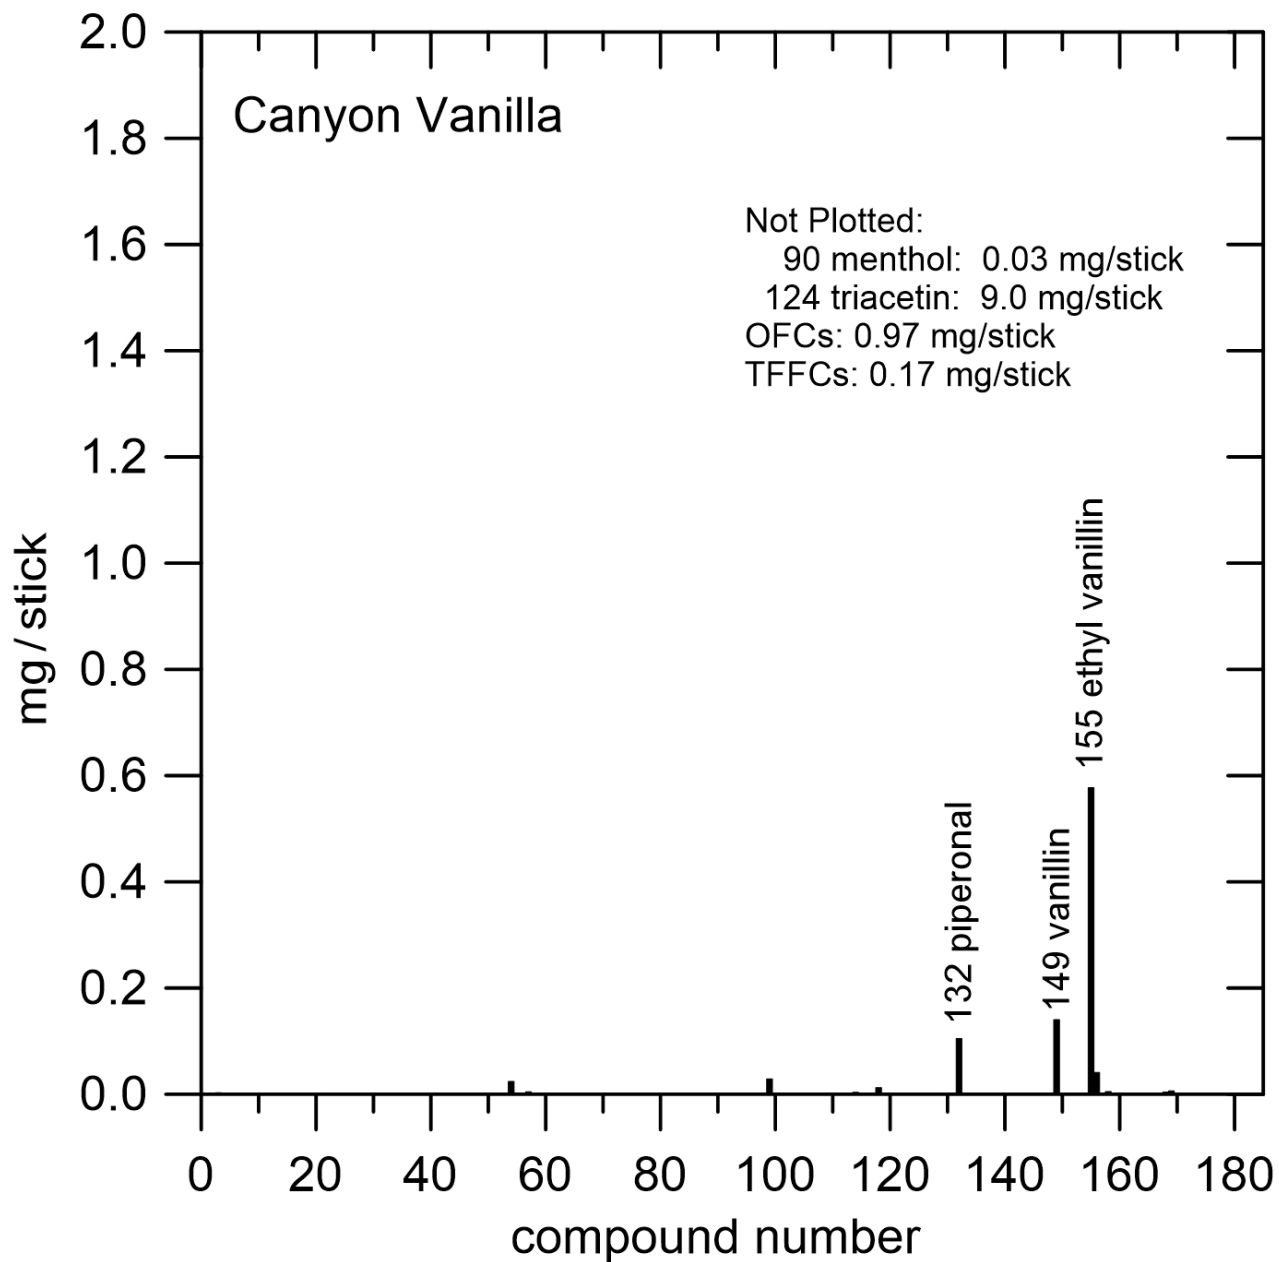

Figure S-V22.b. Captain Black Grape (abbreviation: CptBG)..

Figure S-V23.a. Zouk (abbreviation: Zouk).

Figure S-V23.b. Zouk (abbreviation: Zouk).

Figure S-V24.a. Canyon Vanilla (abbreviation: CanV).

Figure S-V24.b. Canyon Vanilla (abbreviation: CanV).