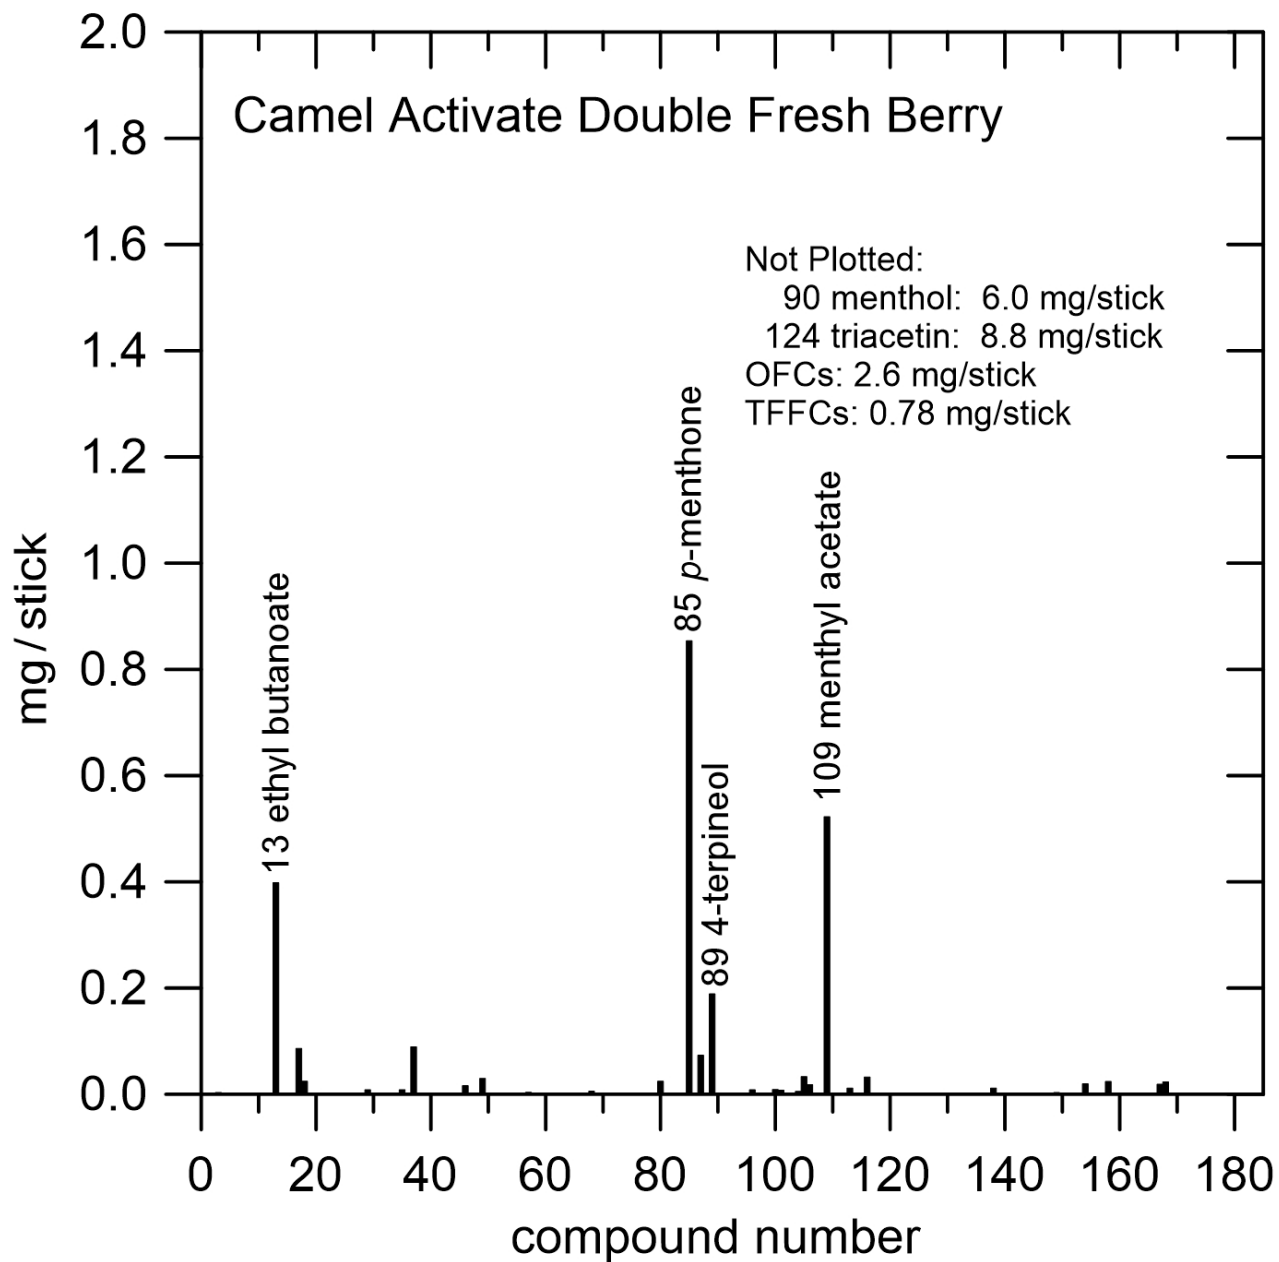

Figure S-V12.b. Mond Variance Blueberry Menthol (abbreviation: MoVBM).

The filter contained two flavor capsules. The top one was dark teal and the bottom one was blue.

Figure S-V13.a. Camel Activate Double Fresh Berry (abbreviation: CADFB).