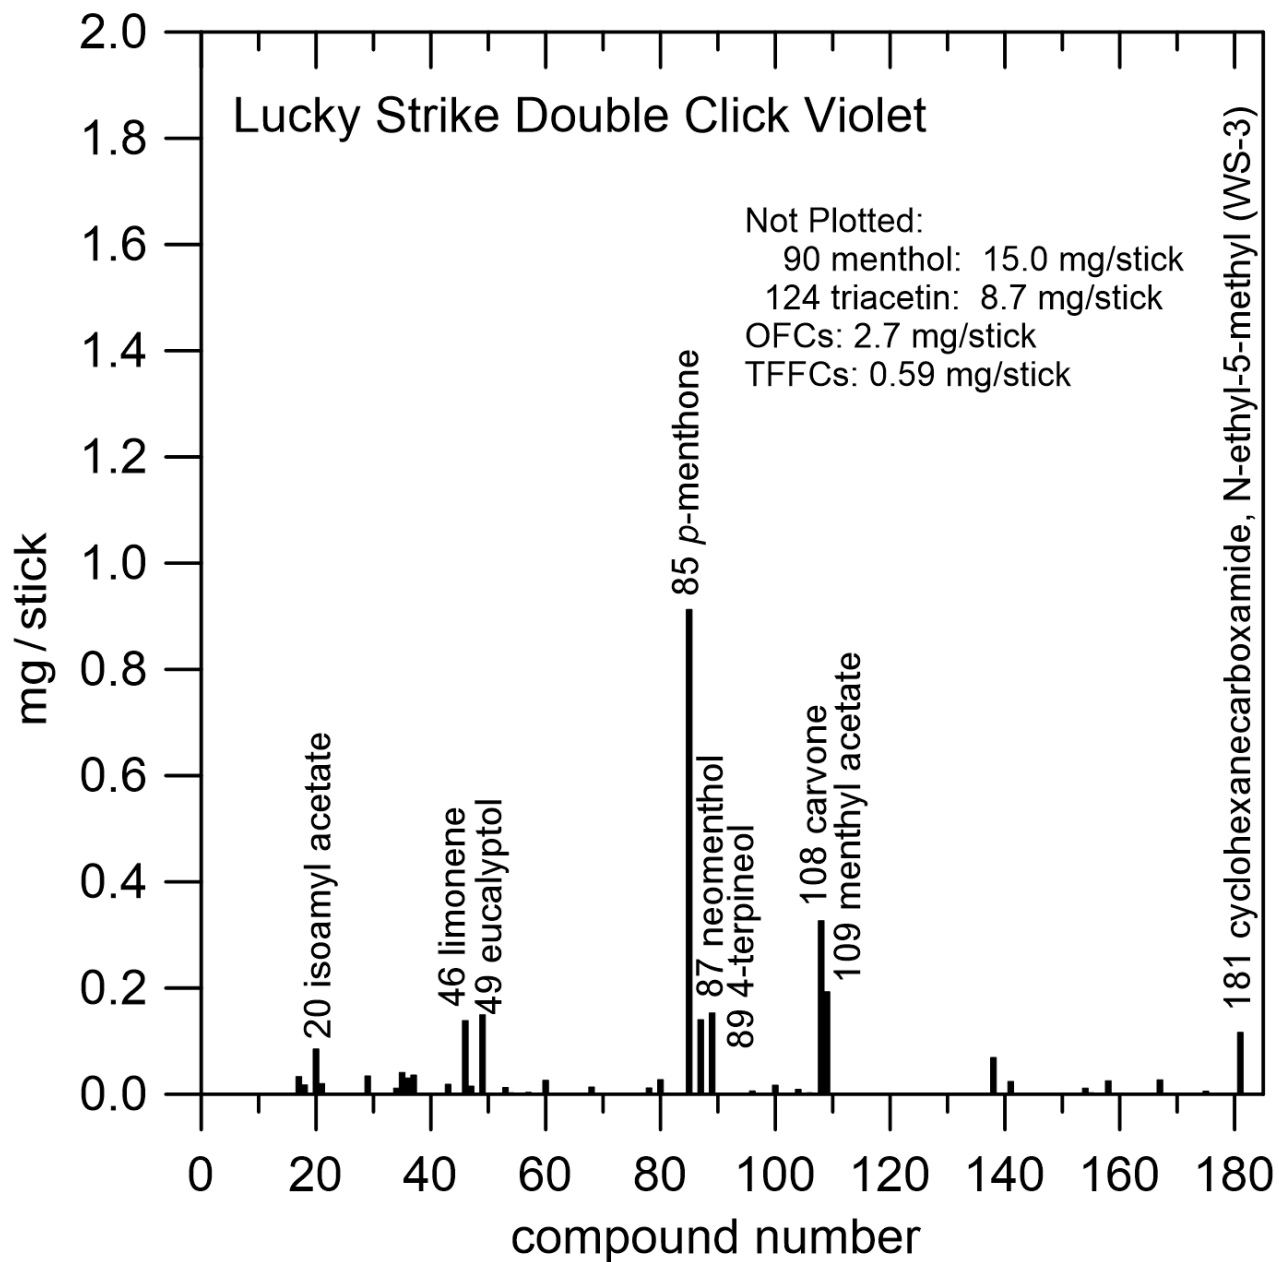

Figure S-V4.b. Marlboro Purple Burst (abbreviation: MPB).

The filter contained two flavor capsules. The top one was orange and the bottom one was dark green.

Figure S-V5.a. Lucky Strike Double Click Violet (abbreviation: LSDCV).