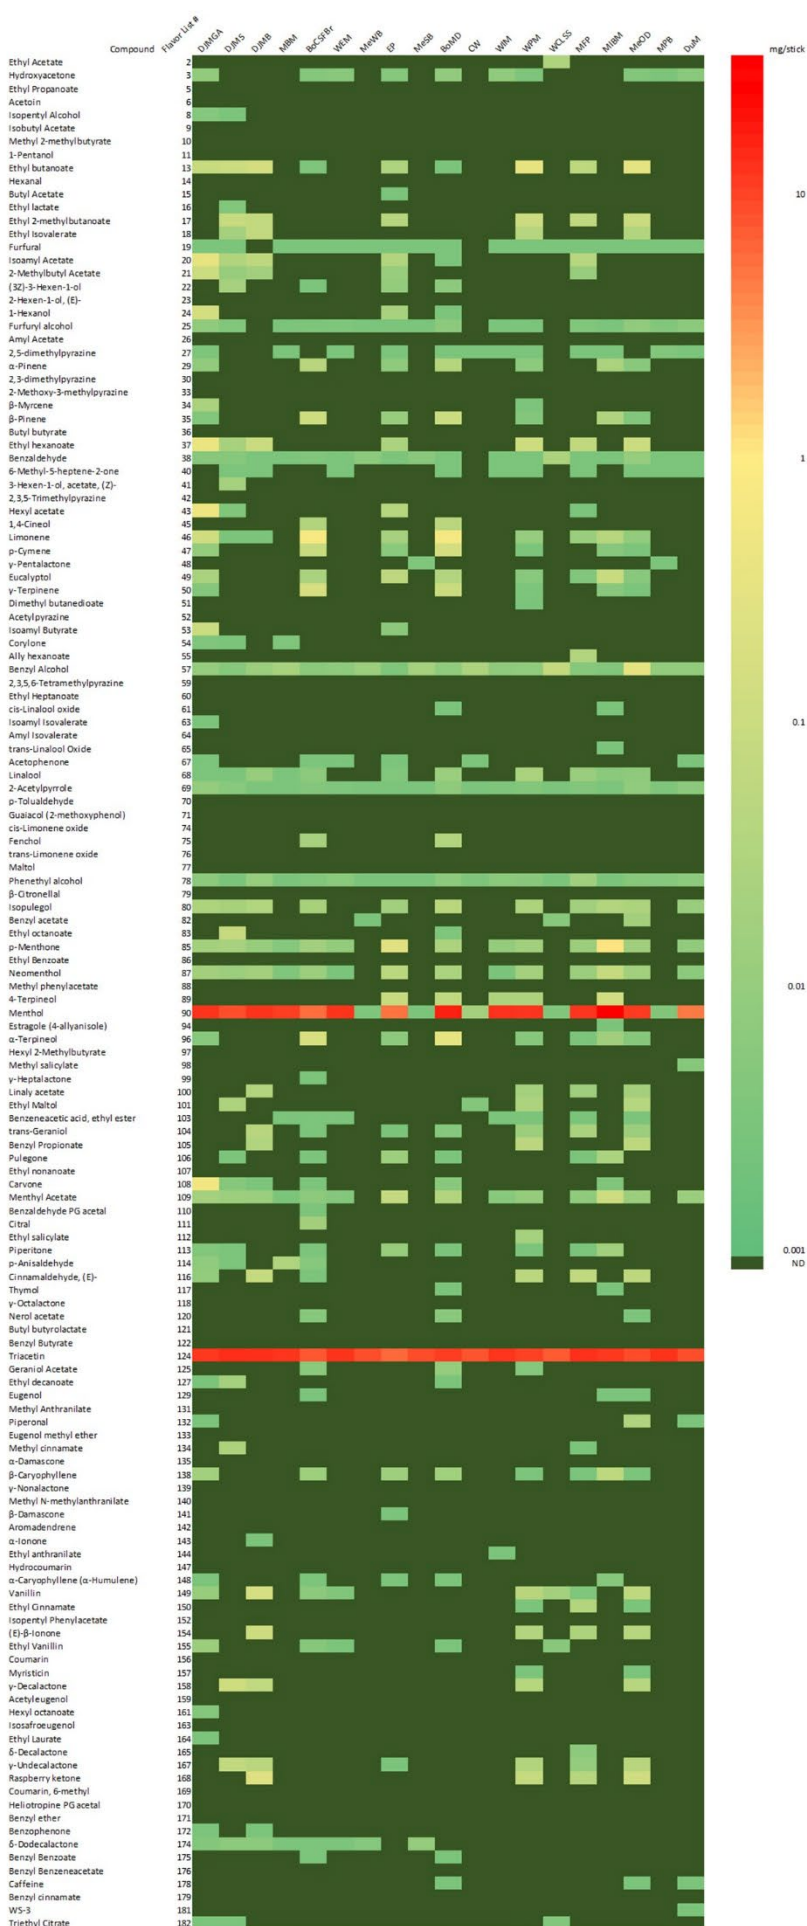

Figure S-P18.a. Marlboro Premium Black (abbreviation: MPB).

Figure S-P18.b. Marlboro Premium Black (abbreviation: MPB).

The filter contained two separate portions. The bottom portion contained some black granules that appeared to be charcoal.

Figure S-P19.a. Mevius Wind Blue (abbreviation: MeWB).

Figure S-P19.b. Mevius Wind Blue (abbreviation: MeWB).

Figure S-P20. Flavor Chemical Level Heat Map, All Cigarettes: Philippines.