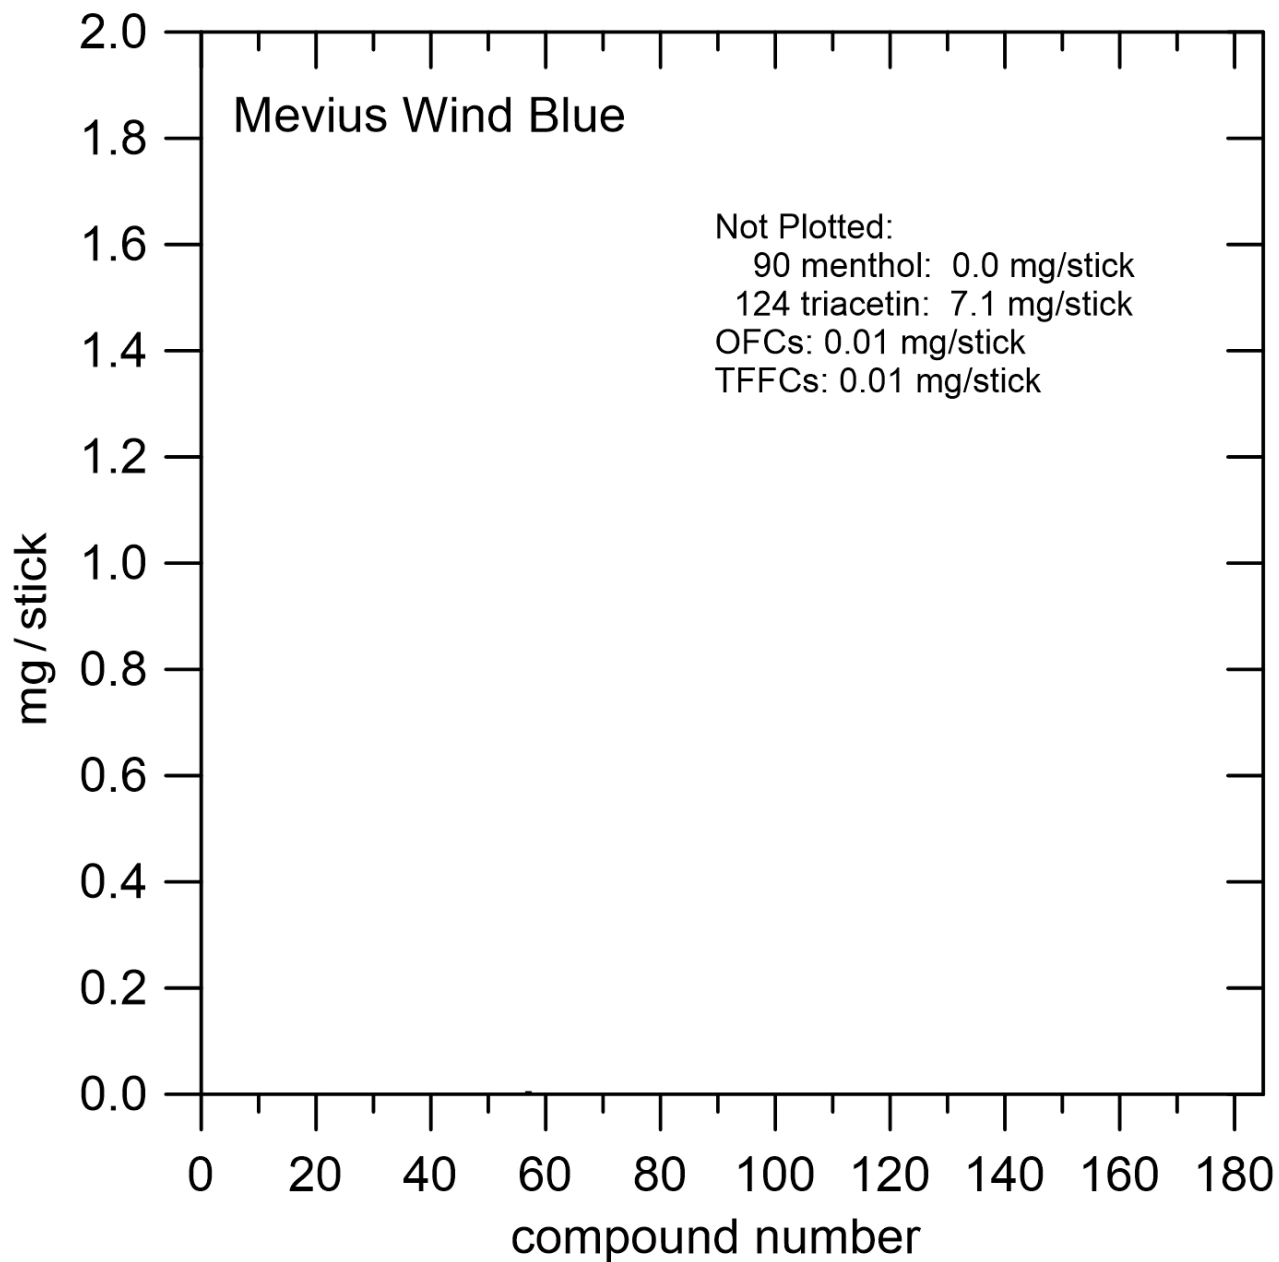

Figure S-P19.a. Mevius Wind Blue (abbreviation: MeWB).

Figure S-P19.b. Mevius Wind Blue (abbreviation: MeWB).

Figure S-P20. Flavor Chemical Level Heat Map, All Cigarettes: Philippines.