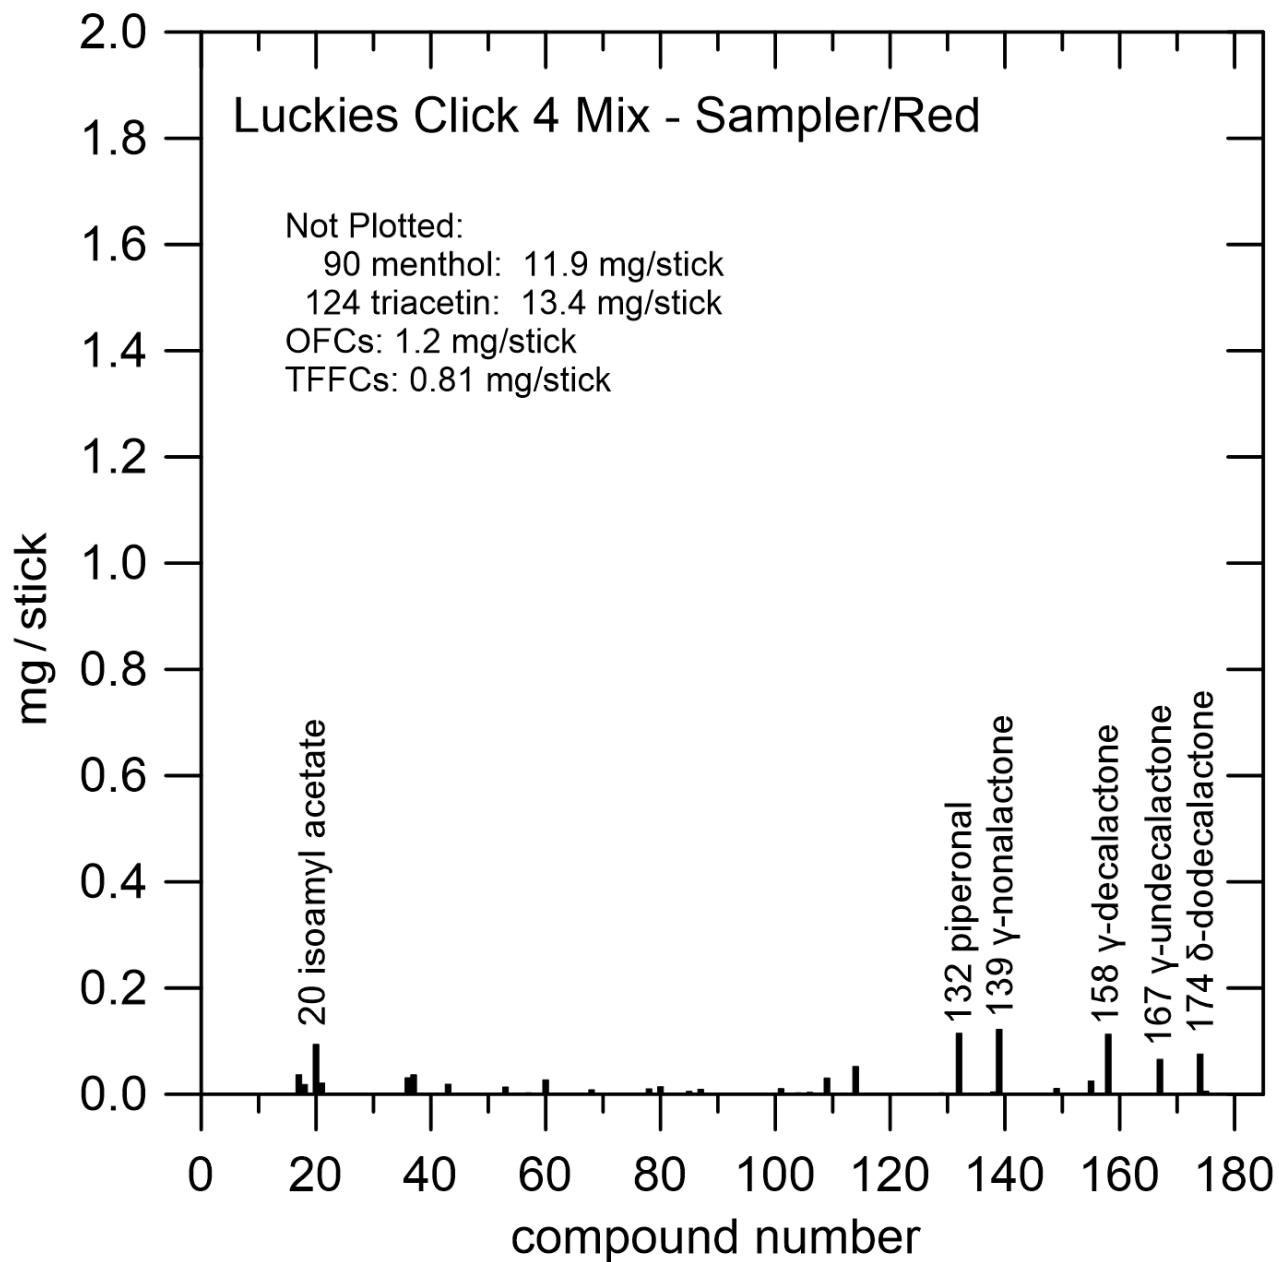

Figure S-V7.a. Luckies Click 4 Mix – Sampler/Red (abbreviation: LC4M-S/Red).

Figure S-V7.b. Luckies Click 4 Mix – Sampler/Red (abbreviation: LC4M-S/Red).

The filter contained a green flavor capsule.

Figure S-V8.a. Marlboro Ice Blast– Sampler/Red (abbreviation: MIB).