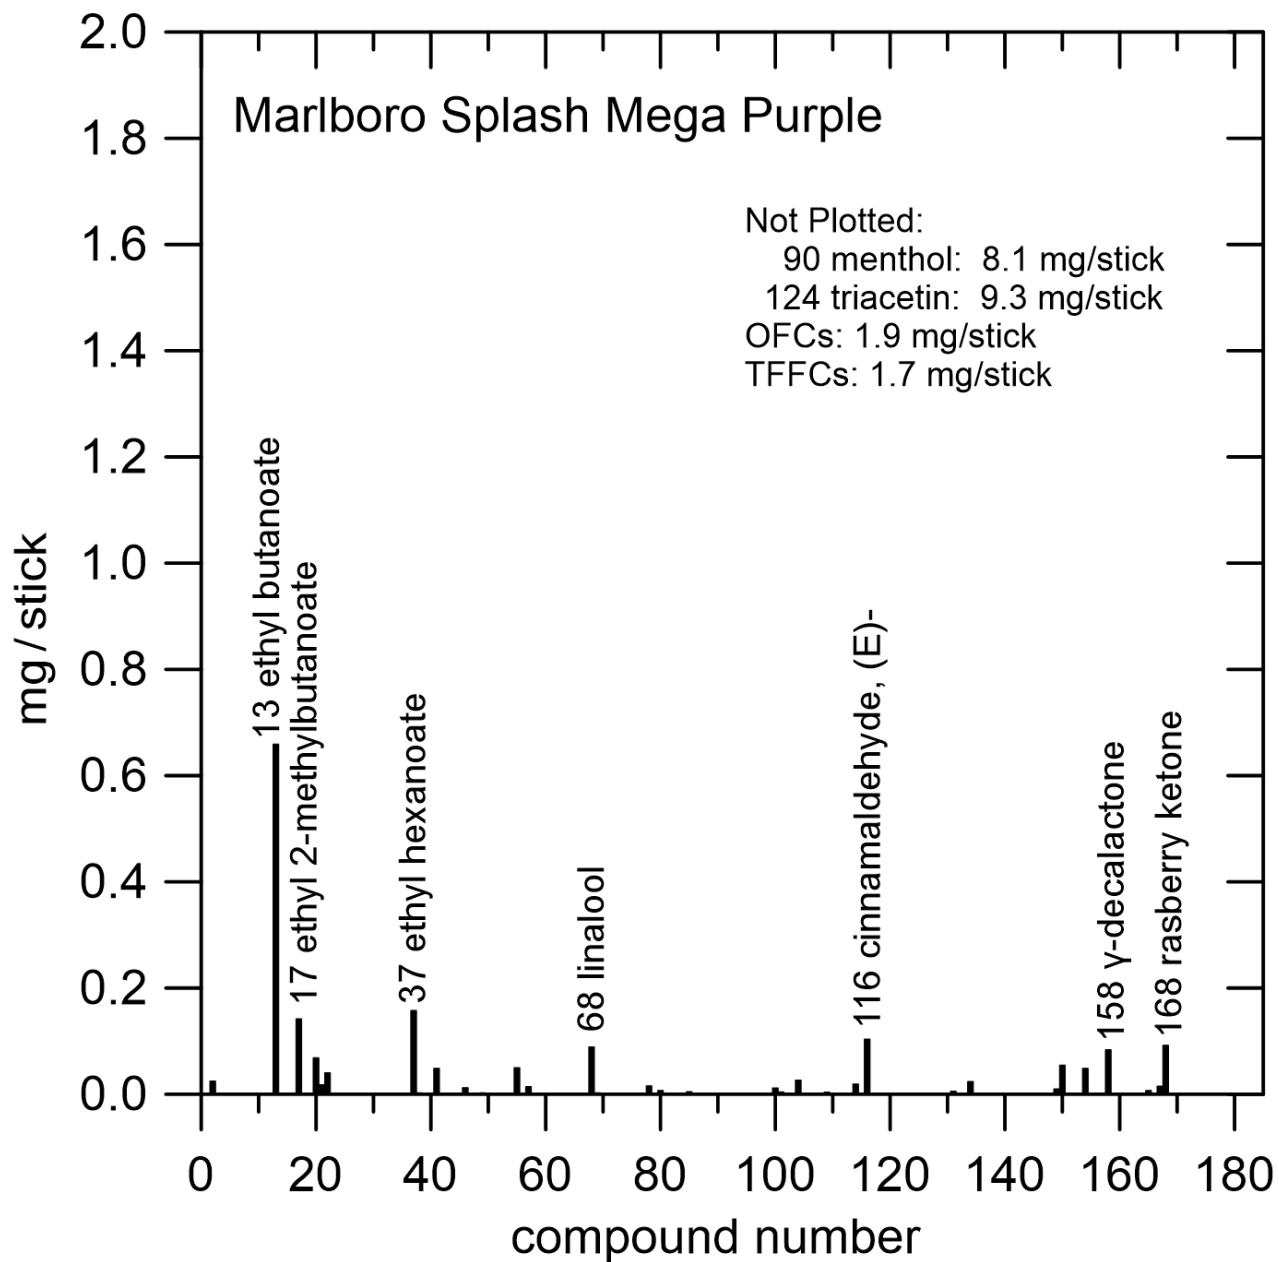

Figure S-V9.b. Blue Ice Double Blast (abbreviation: BIDB).

The filter contained a green flavor capsule.

Figure S-V10.a. Marlboro Splash Mega Purple (abbreviation: MSMP).

Figure S-V10.b. Marlboro Splash Mega Purple (abbreviation: MSMP).