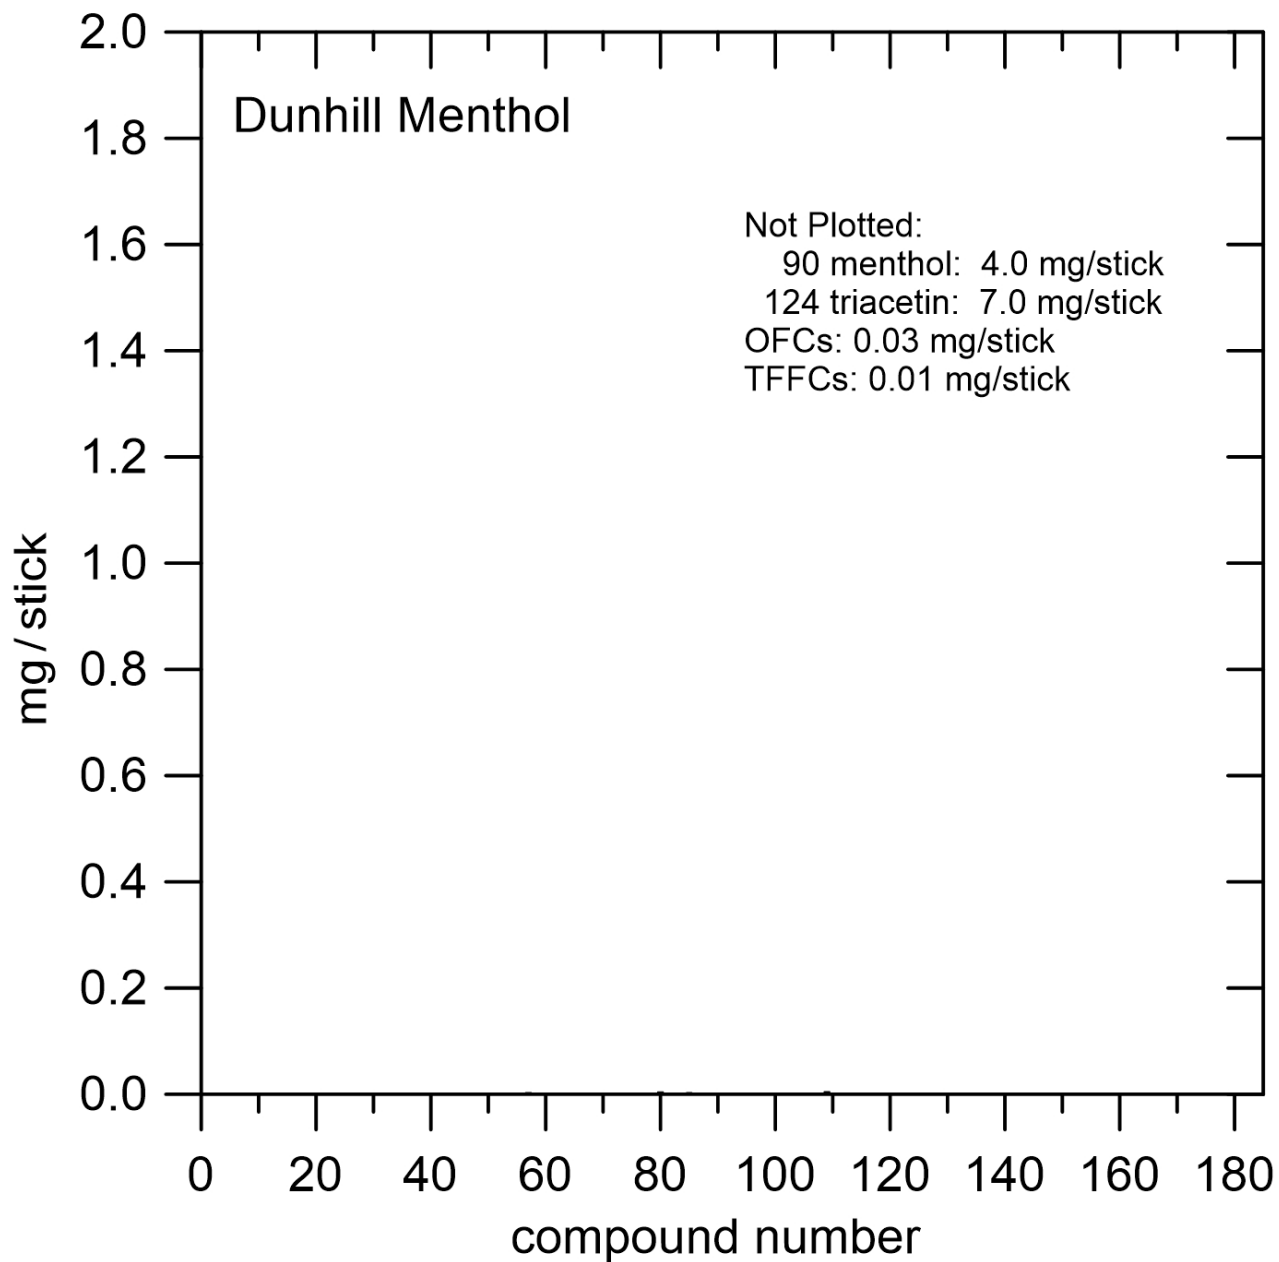

Figure S-P14.a. Dunhill Menthol (abbreviation: DuM).