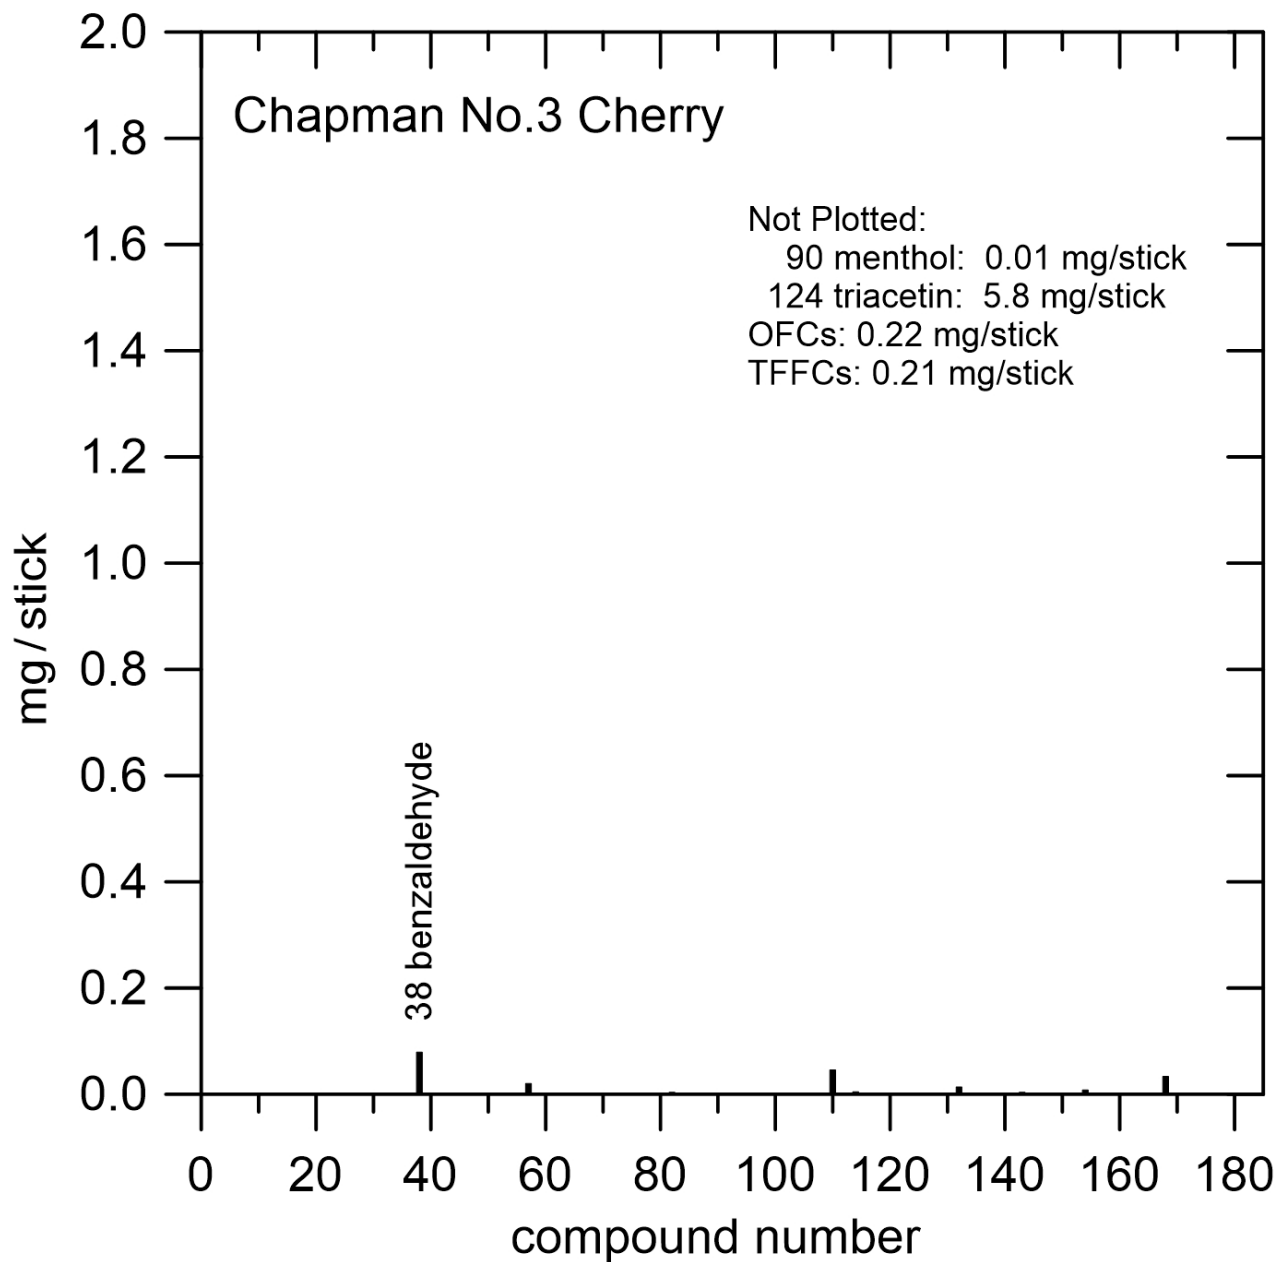

Figure S-V30.b. Richmond Cherry Superslim (abbreviation: RCSS).

Figure S-V31.a. Chapman No.3 Cherry (abbreviation: ChN3Ch).

Figure S-V31.b. Chapman No.3 Cherry (abbreviation: ChN3Ch).

The filter has no flavor capsule, but it carries some color.