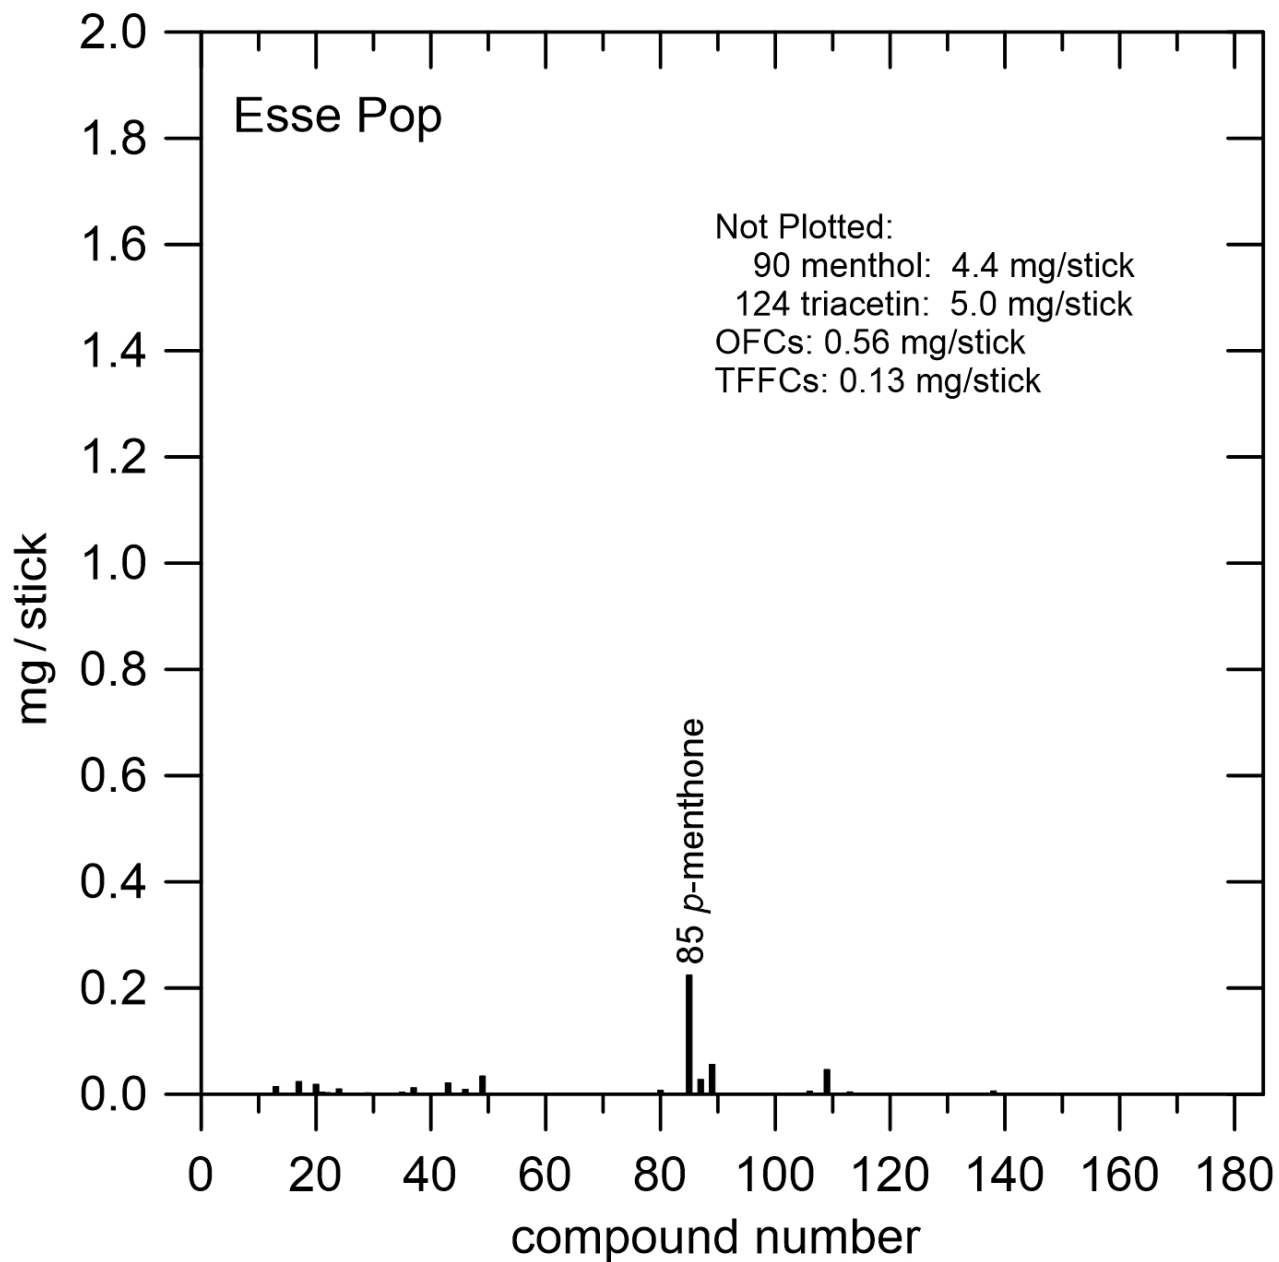

Figure S-P12.b. Bohem Cigar Slim –Fit Brown (abbreviation: BoCSFBr)

The filter contained one flavor capsule beneath the indicative icon on the filter.

Figure S-P13.a. Esse Pop (abbreviation: EP).

Figure S-P13.b. Esse Pop (abbreviation: EP).