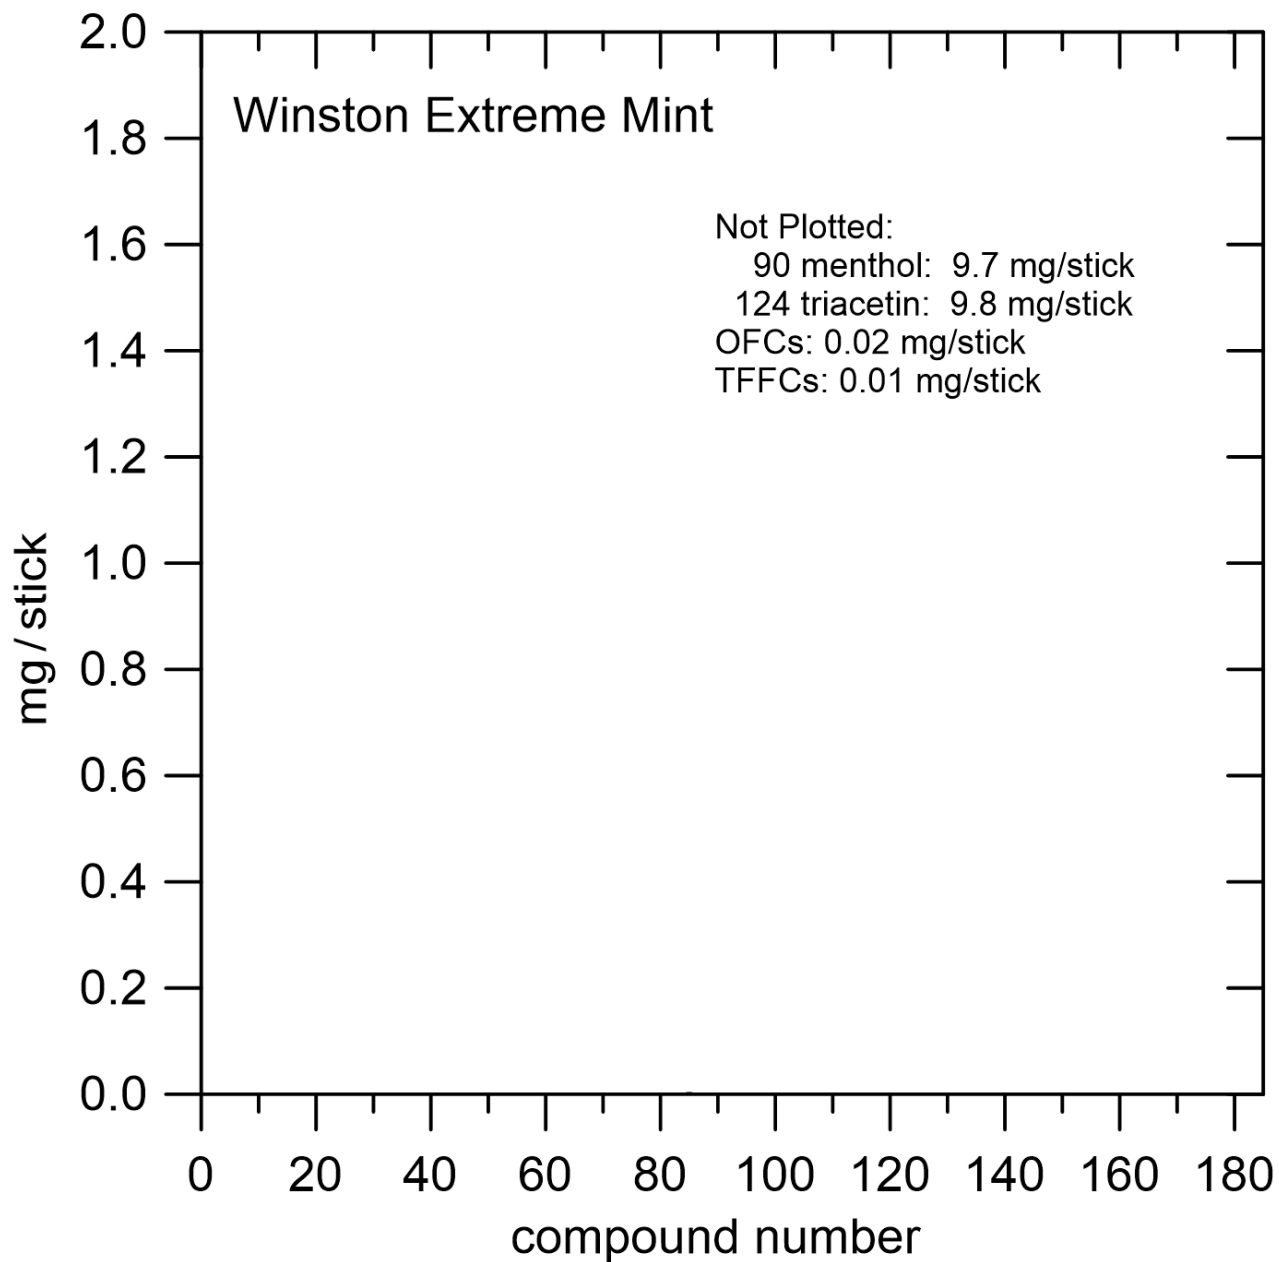

Figure S-P4.a. DJ Mix Green Apple (abbreviation: DJMGA).

Figure S-P4.b. DJ Mix Green Apple (abbreviation: DJMGA).

The filter contained an embedded string.

Figure S-P5.a. Winston Extreme Mint (abbreviation: WEM).