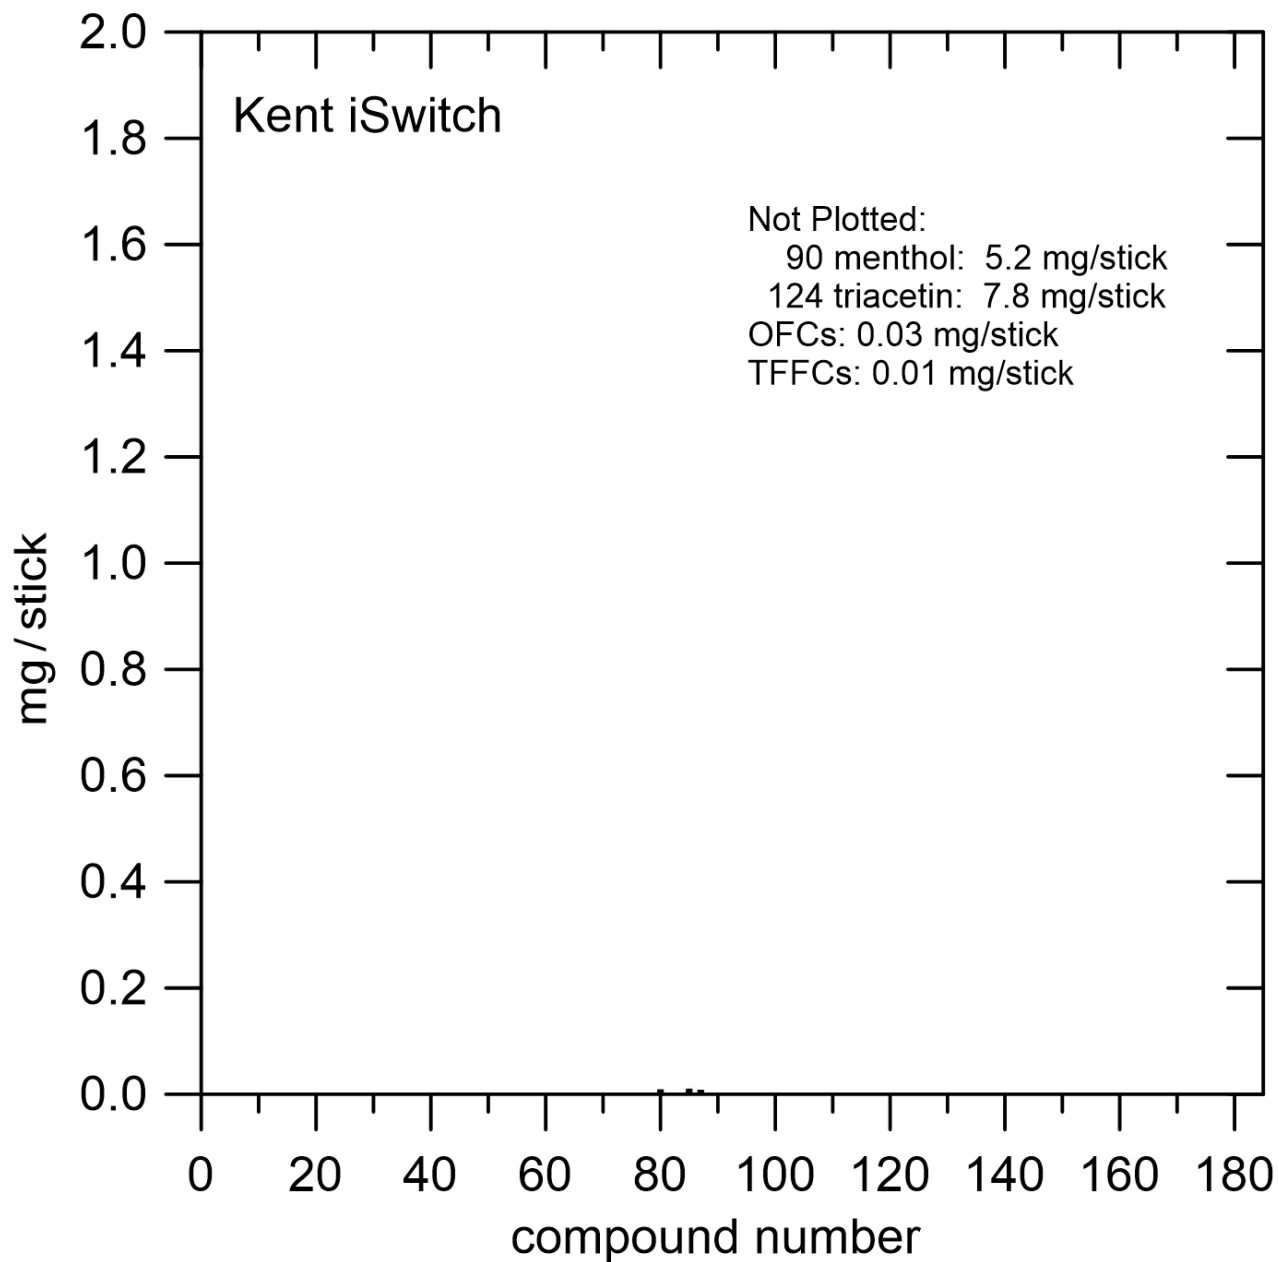

The filter contained one flavor capsule above a region containing granules that appeared to be charcoal.

Figure S-V16.a. Kent iSwitch (abbreviation: Ki).

Figure S-V16.b. Kent iSwitch (abbreviation: Ki).