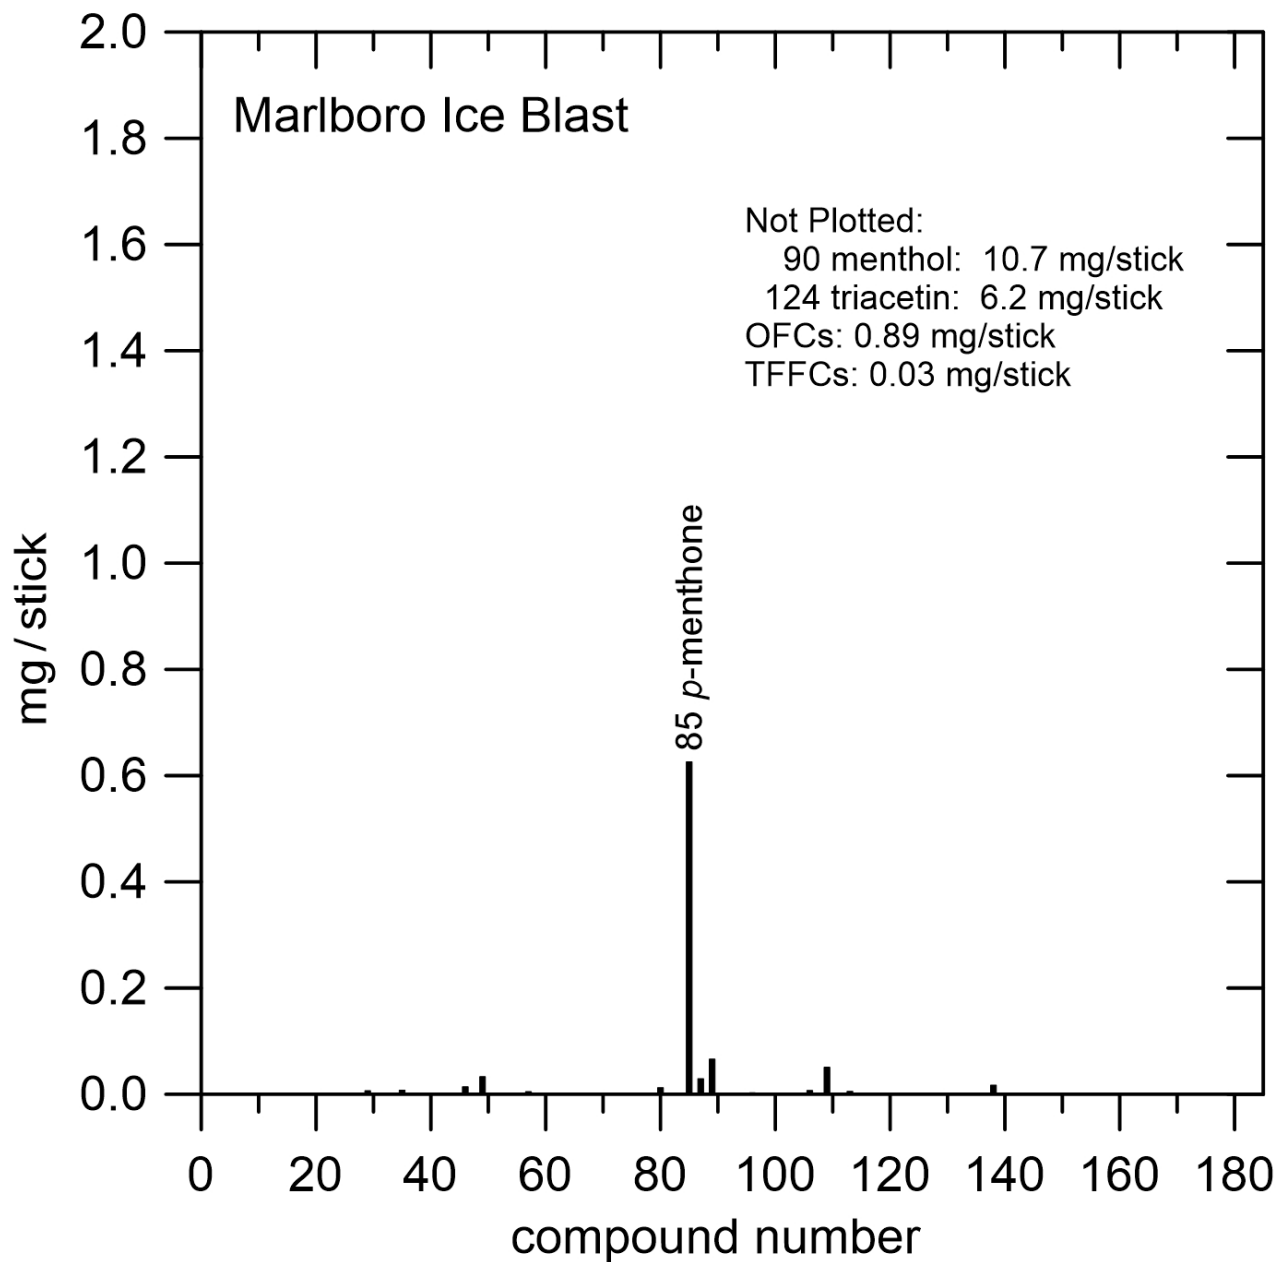

Figure S-V8.b. Marlboro Ice Blast– Sampler/Red  
 (abbreviation: MIB).

The filter contained two flavor capsules. The top one was blue, and the bottom one was green.

Figure S-V9.a. Blue Ice Double Blast (abbreviation: BIDB).