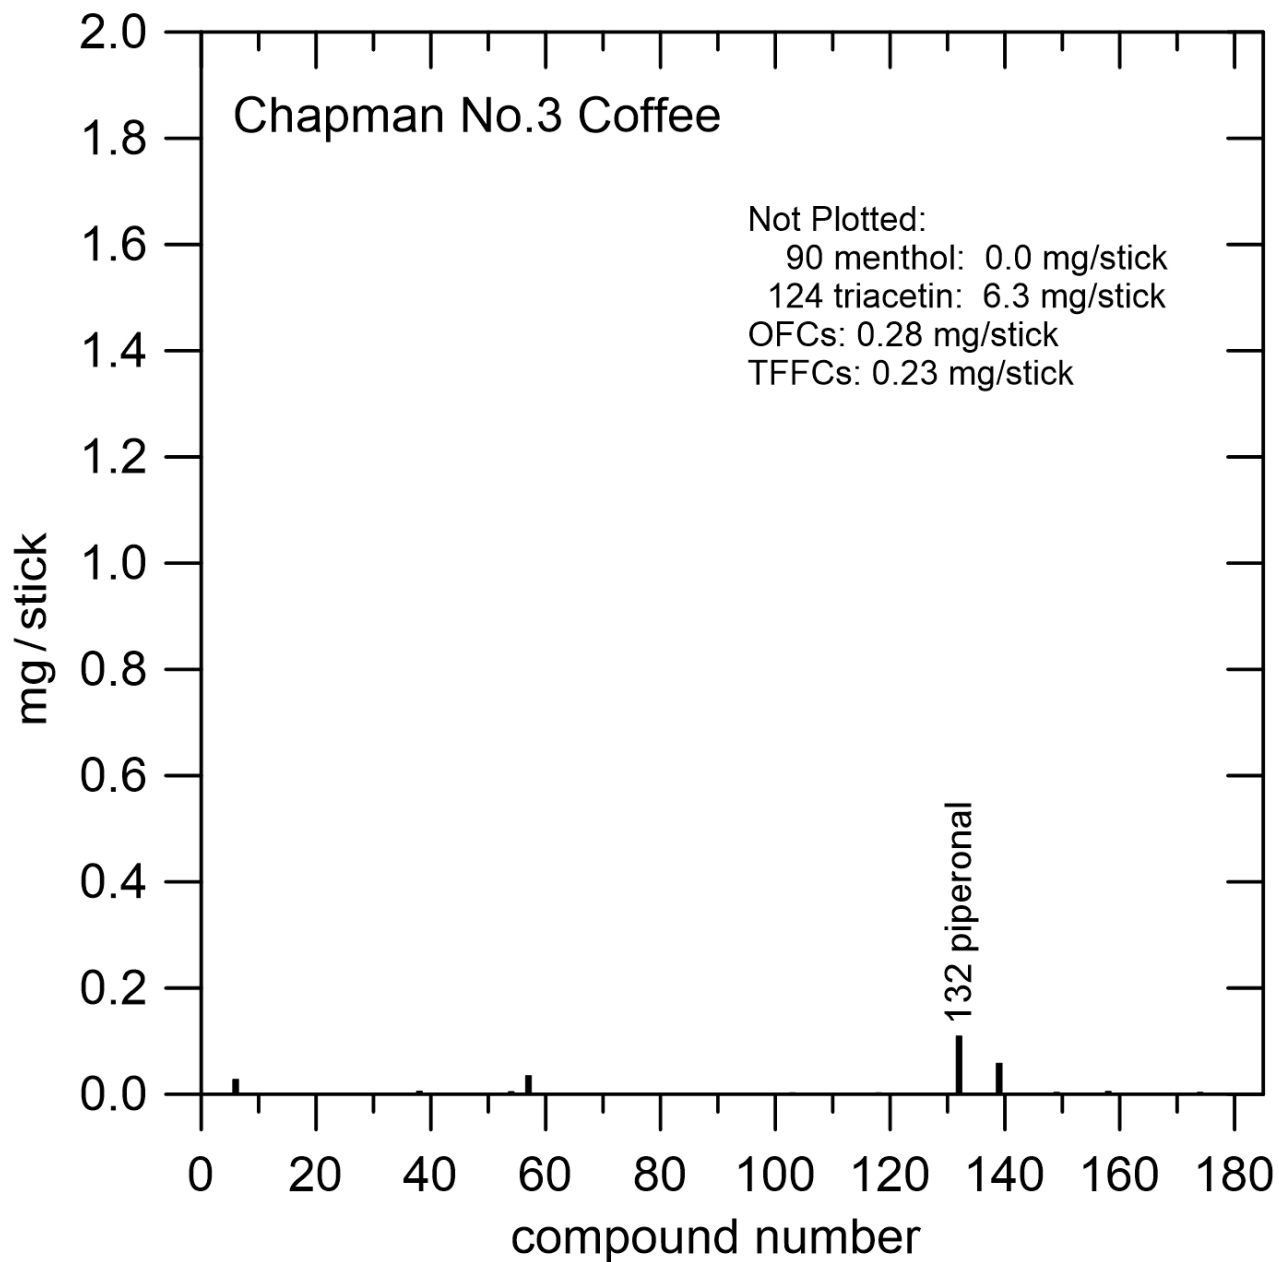

Figure S-V29.a. Chapman No.3 Coffee (abbreviation: ChN3Cof).