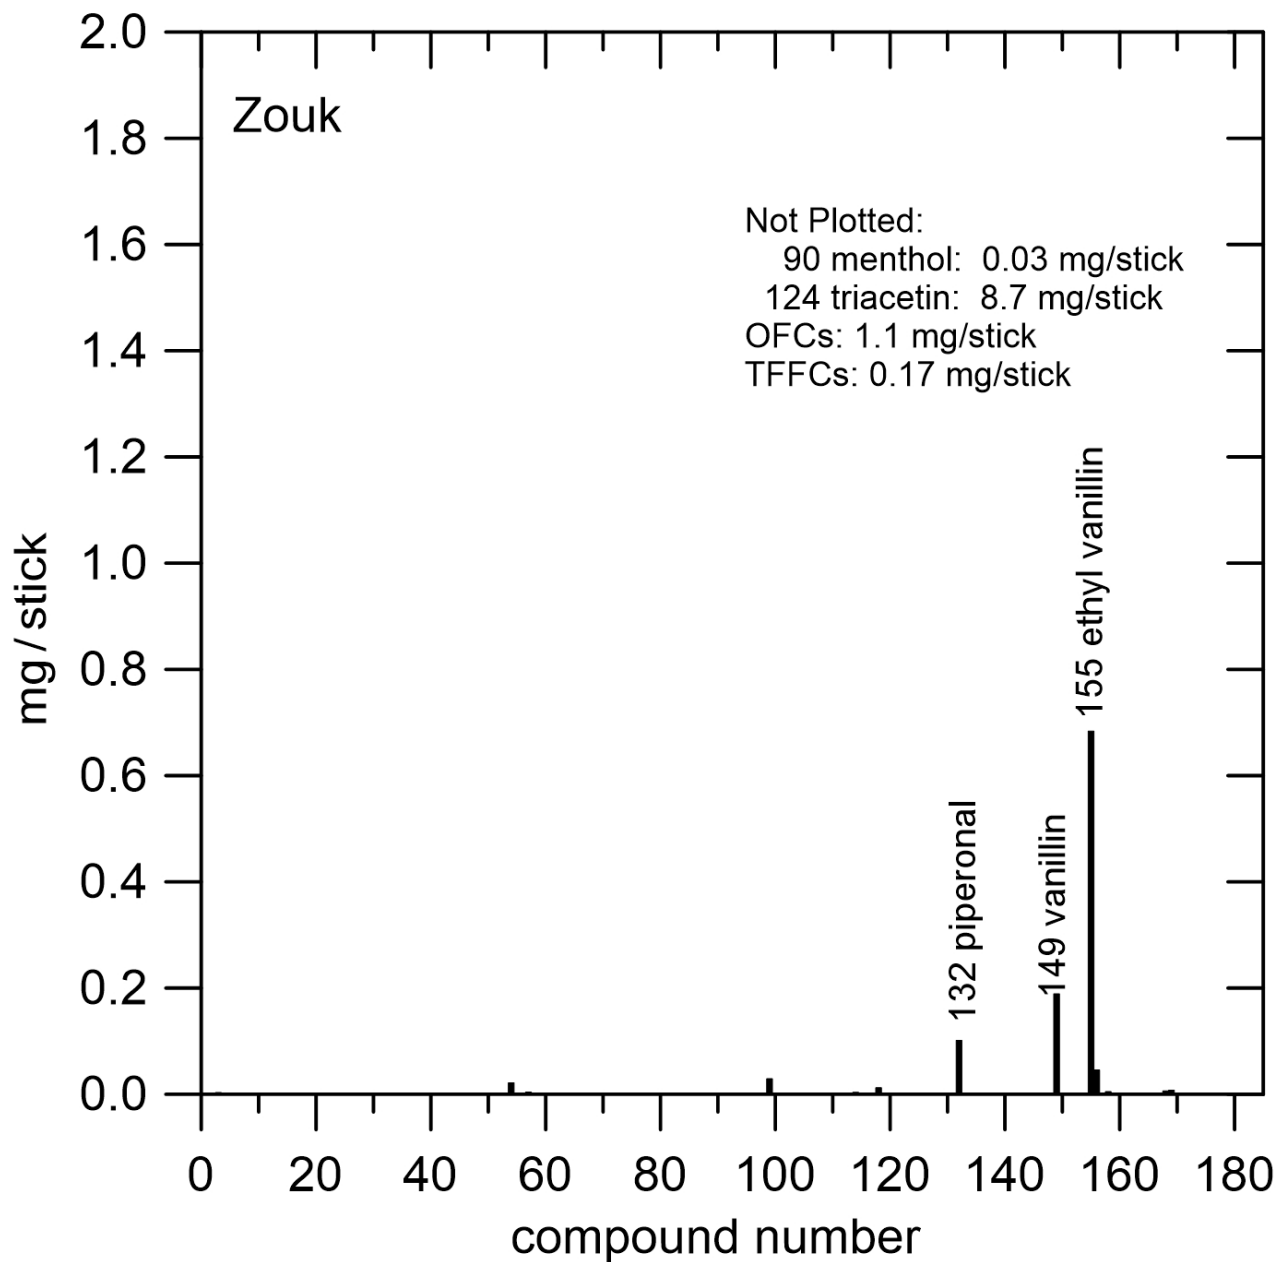

Figure S-V22.b. Captain Black Grape (abbreviation: CptBG)..

Figure S-V23.a. Zouk (abbreviation: Zouk).

Figure S-V23.b. Zouk (abbreviation: Zouk).

Figure S-V24.a. Canyon Vanilla (abbreviation: CanV).

Figure S-V24.b. Canyon Vanilla (abbreviation: CanV).