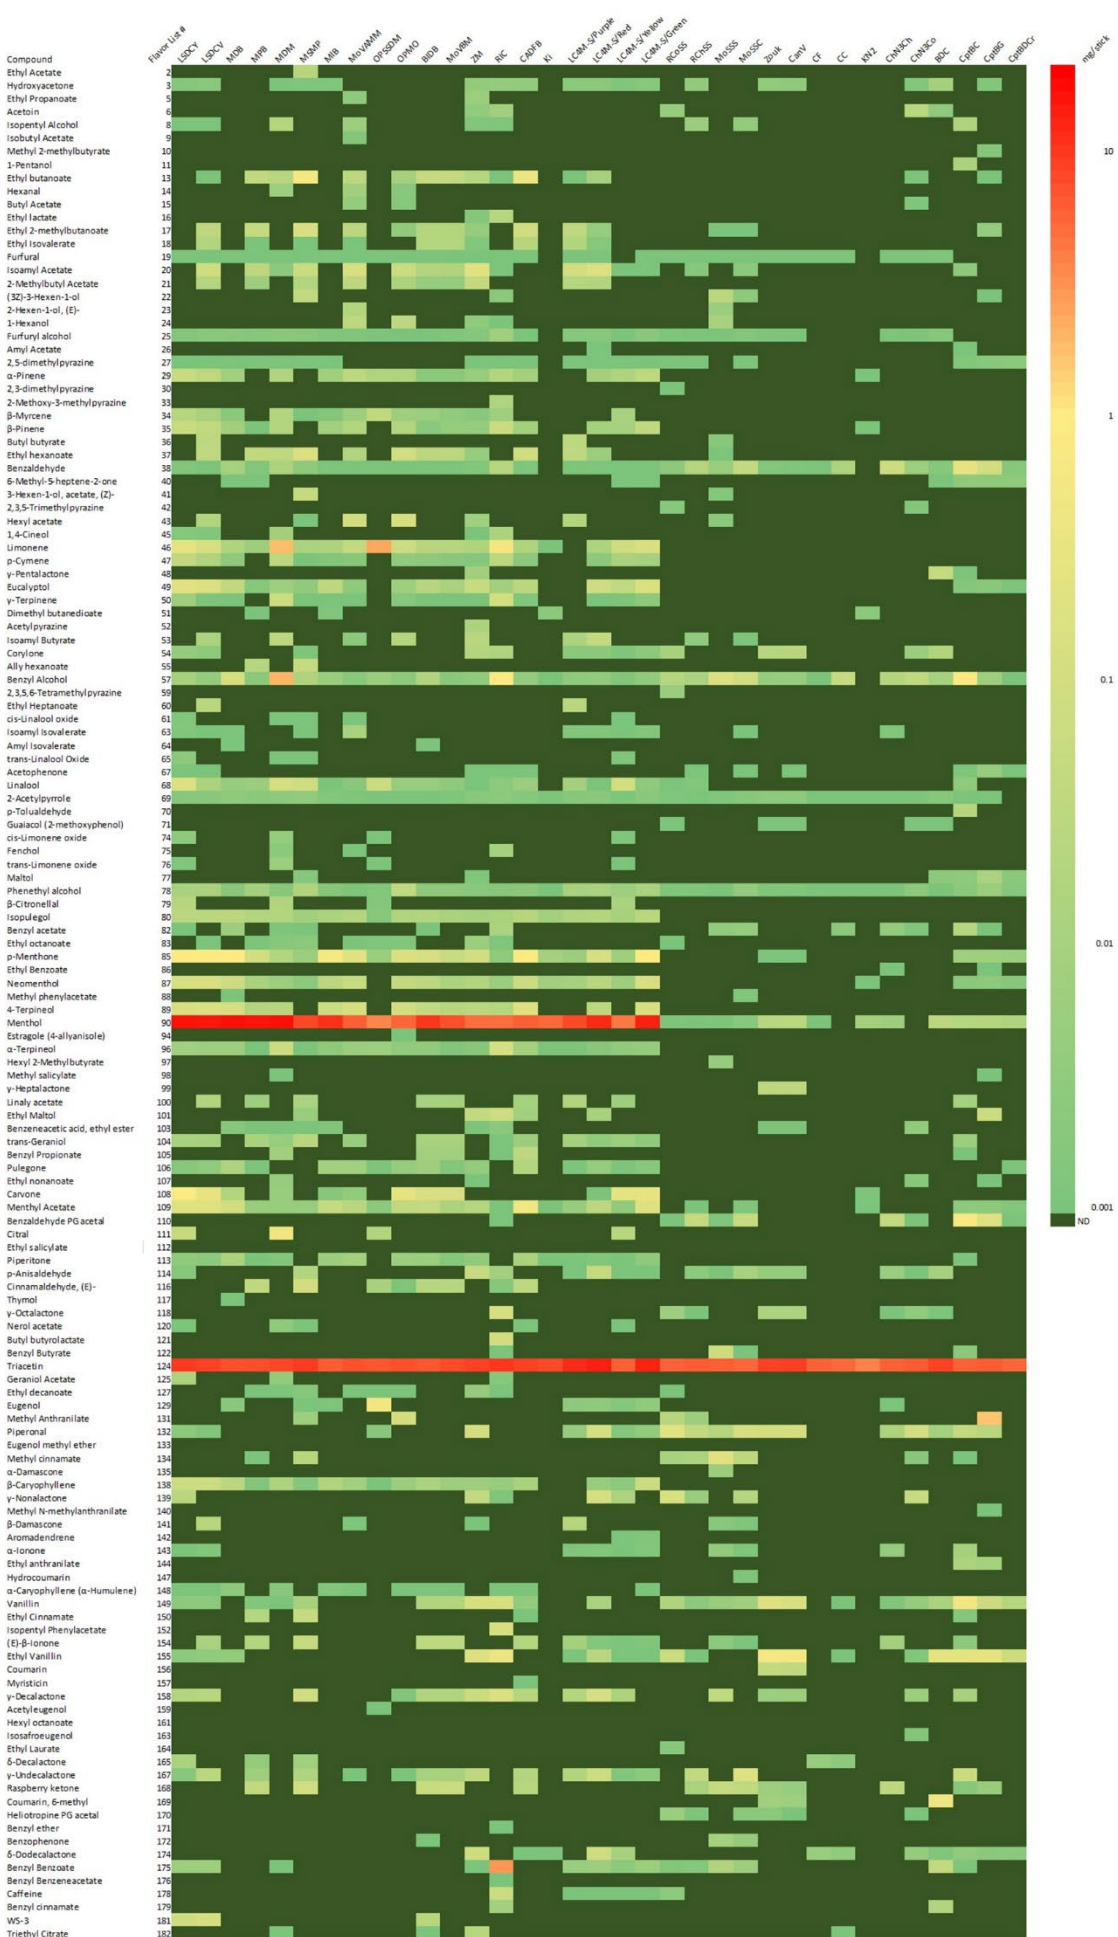

Figure S-V36. Flavor Chemical Level Heat Map, All Cigarettes: Vietnam.

The filter contained one flavor capsule beneath the indicative icon on the filter.

Figure S-P1.a. Marlboro Ice Blast Mega (abbreviation: MIBM).