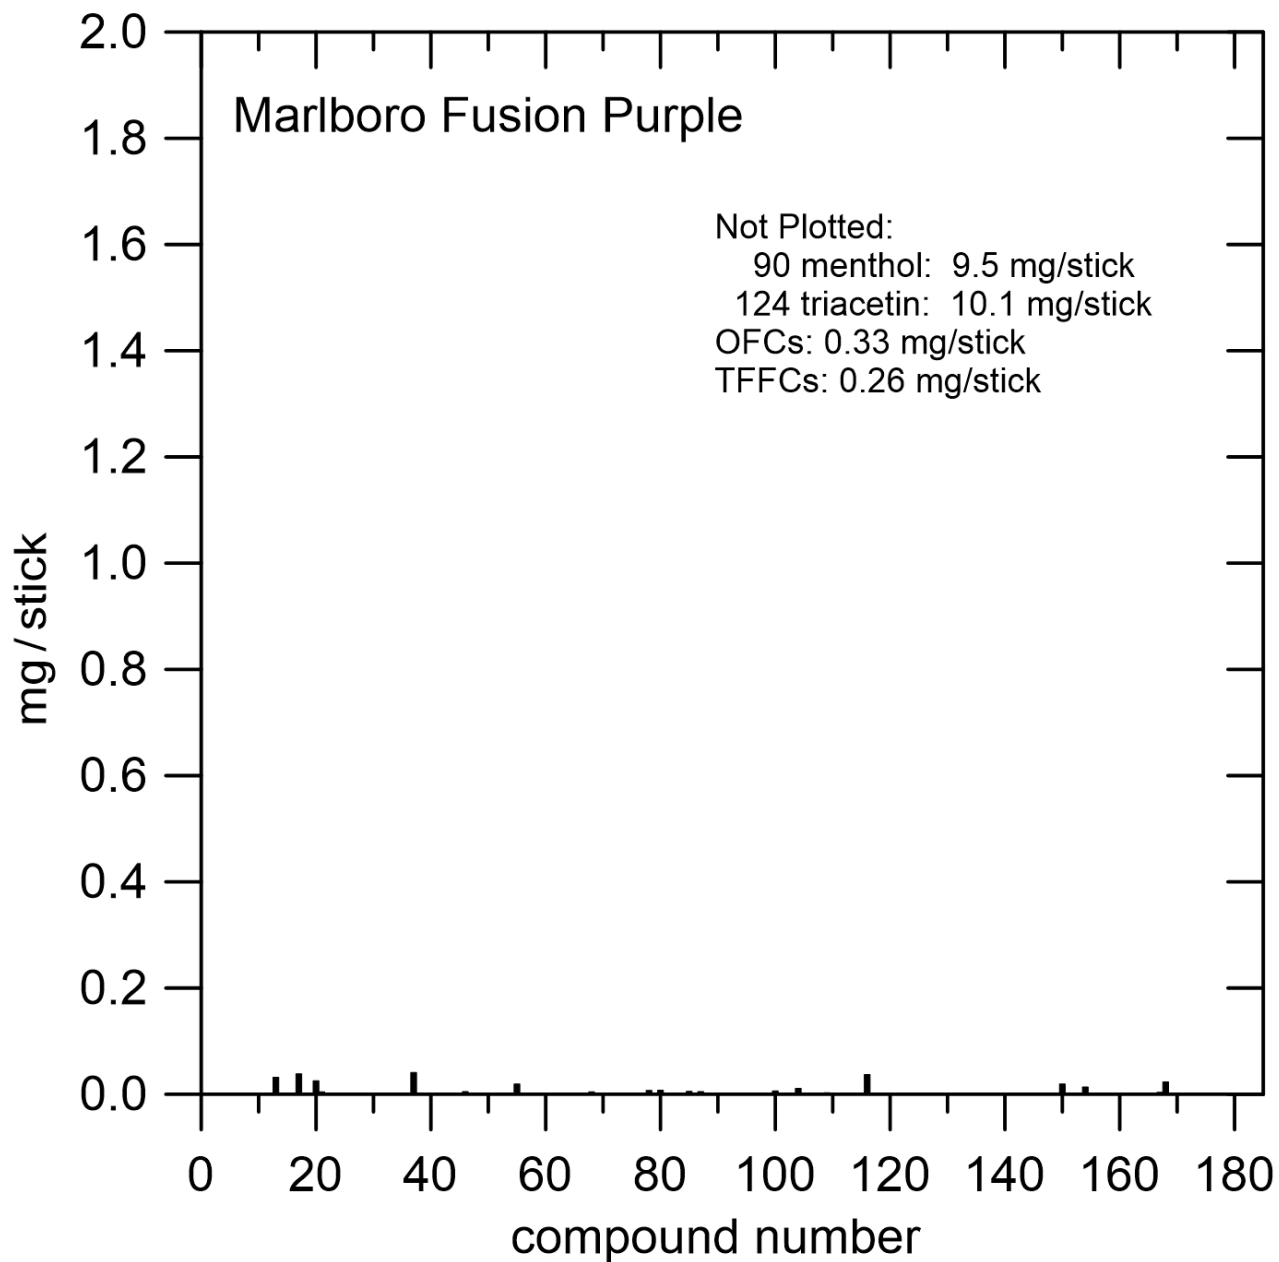

Figure S-P8.a. Marlboro Fusion Purple (abbreviation: MFP).

Figure S-P8.b. Marlboro Fusion Purple (abbreviation: MFP)

The filter contained one flavor capsule beneath the indicative icon on the filter.

Figure S-P9.a. Mevius Option Duo (abbreviation: MeOD).