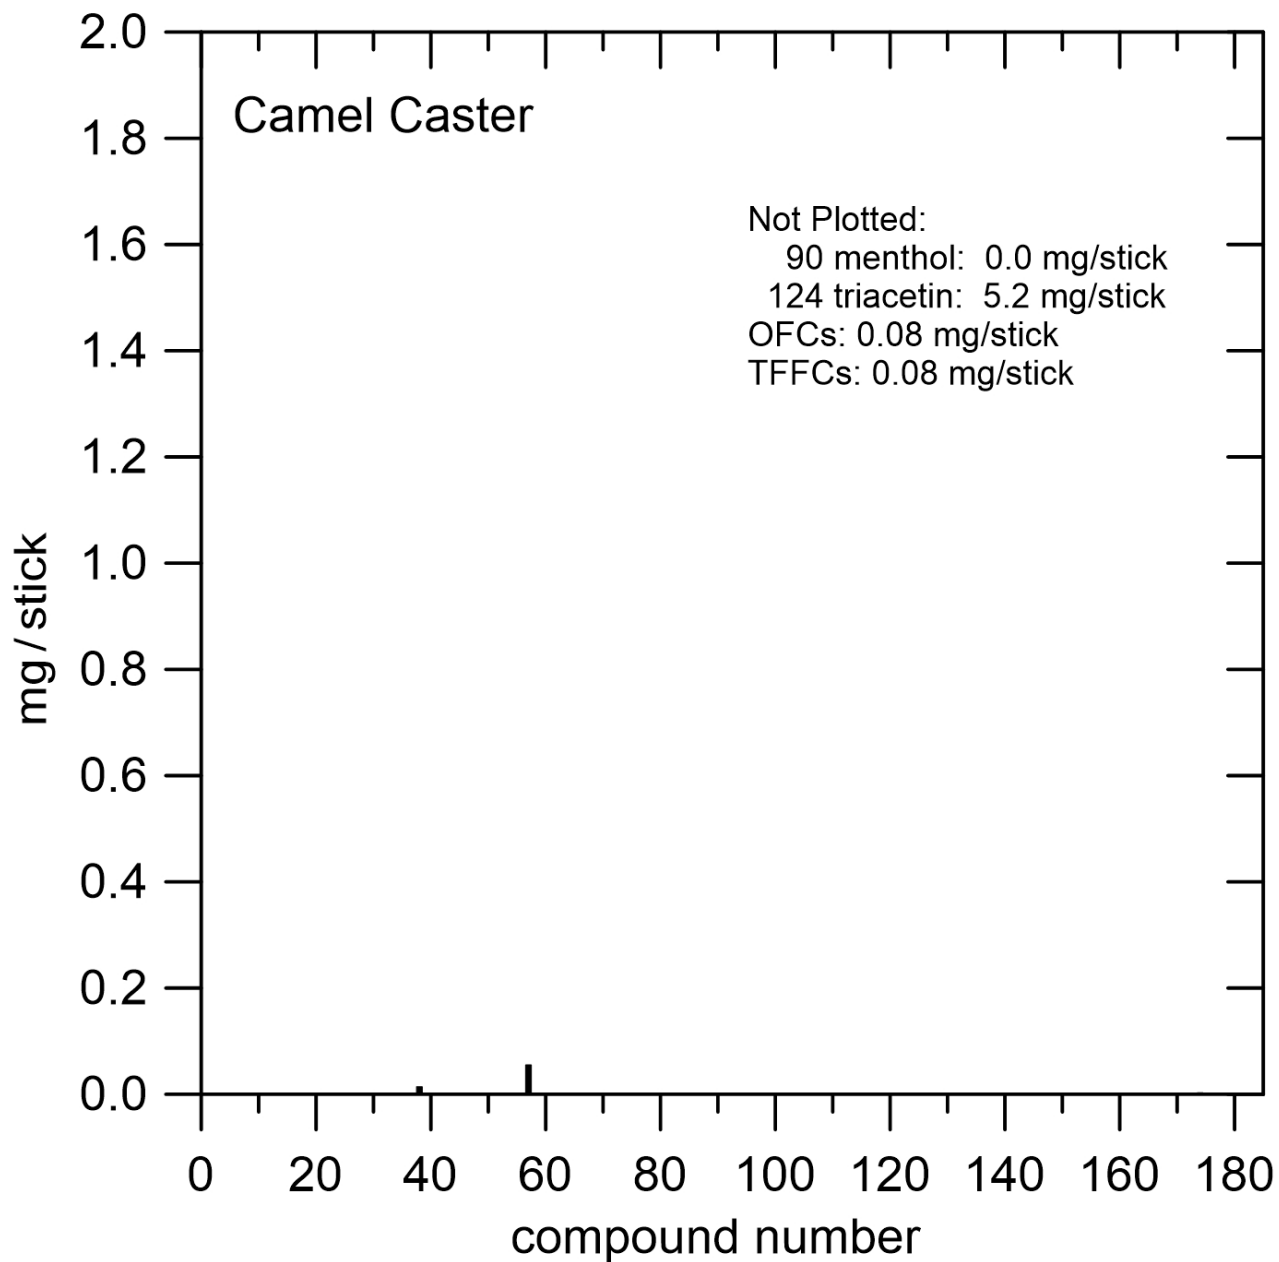

Figure S-V33.a. Camel Caster (abbreviation: CC).

Figure S-V33.b. Camel Caster (abbreviation: CC).

The filter has two parts. The bottom part contained some granules that appeared to be charcoal.

Figure S-V34.a. Camel Filters (abbreviation: CF).