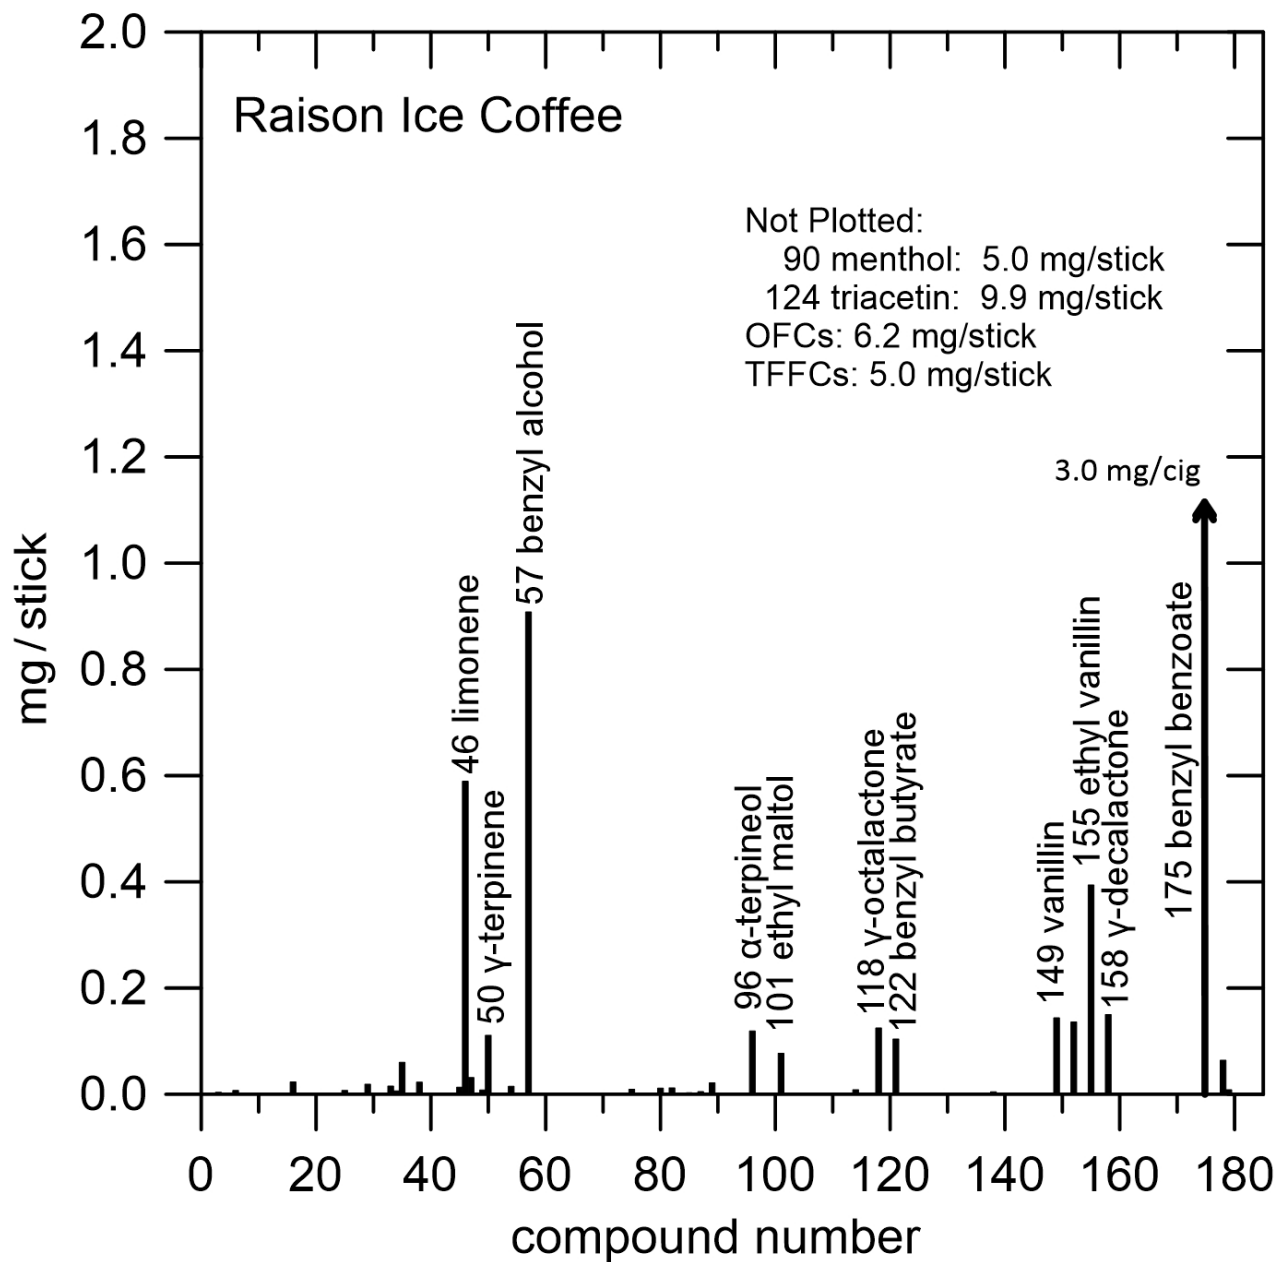

Figure S-V18.a. Raison Ice Coffee (abbreviation: RIC).

Figure S-V18.b. Raison Ice Coffee (abbreviation: RIC).

In this “sampler” pack, there were four different variations of the flavor capsule in the filter: purple, red, yellow, and green.