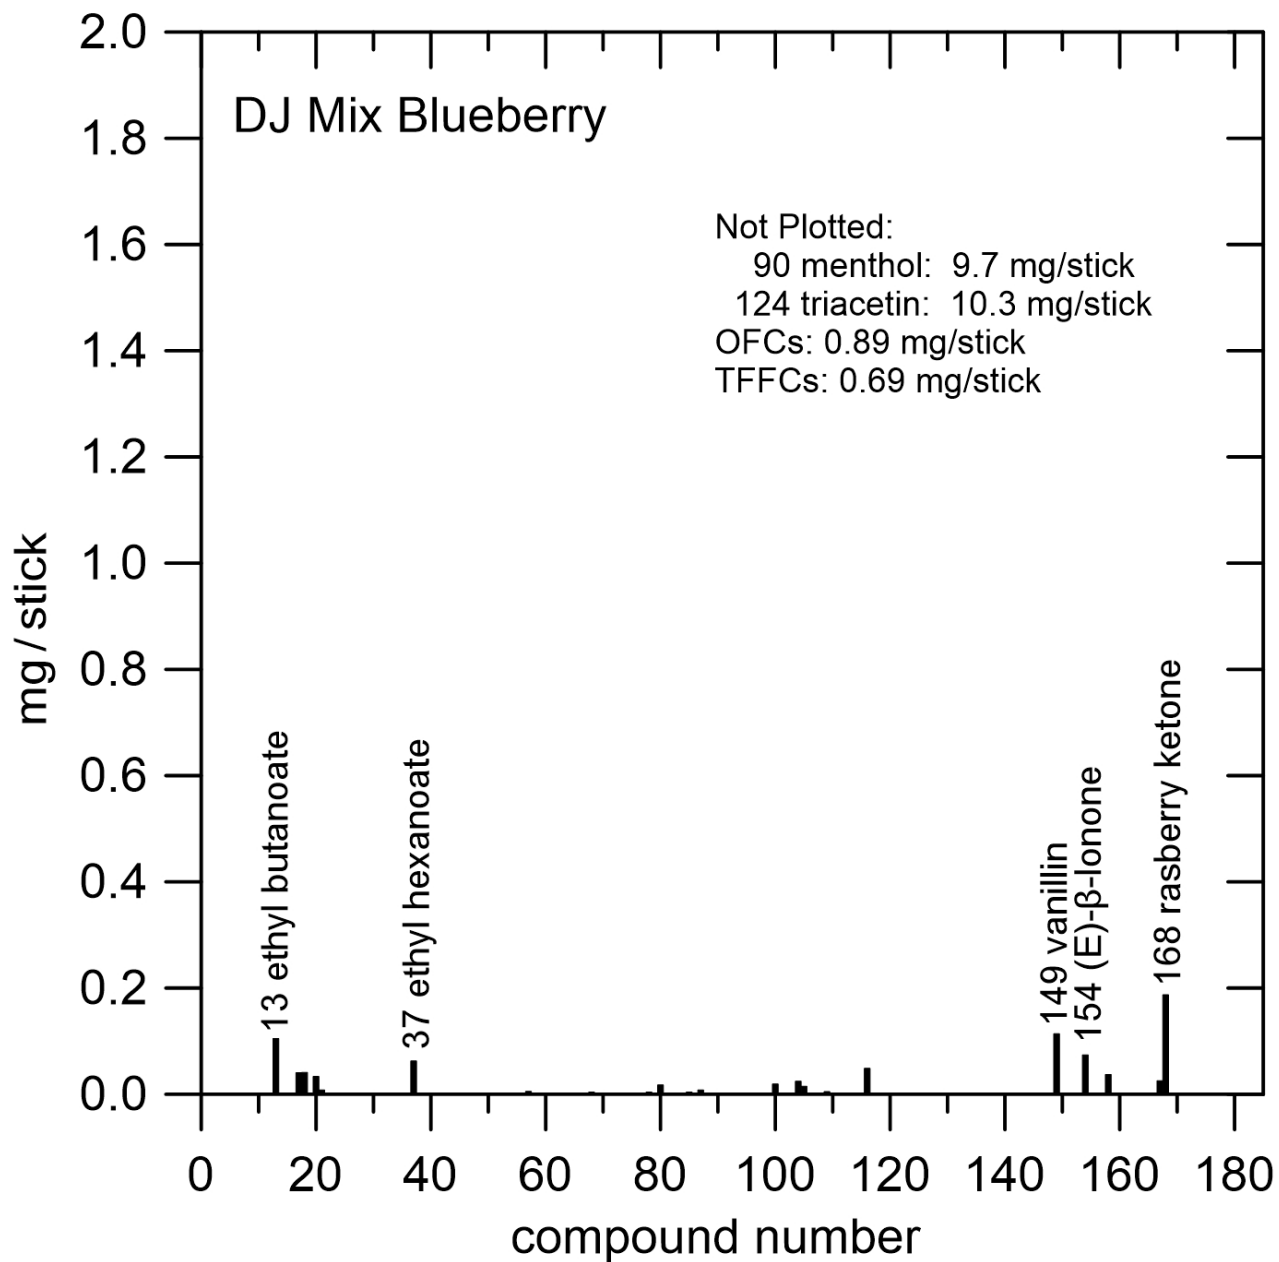

Figure S-P5.b. Winston Extreme Mint (abbreviation: WEM).

The filter contained one flavor capsule beneath the indicative icon on the filter.

Figure S-P6.a. DJ Mix Blueberry (abbreviation: DJMB).

Figure S-P6.b. DJ Mix Blueberry (abbreviation: DJMB).