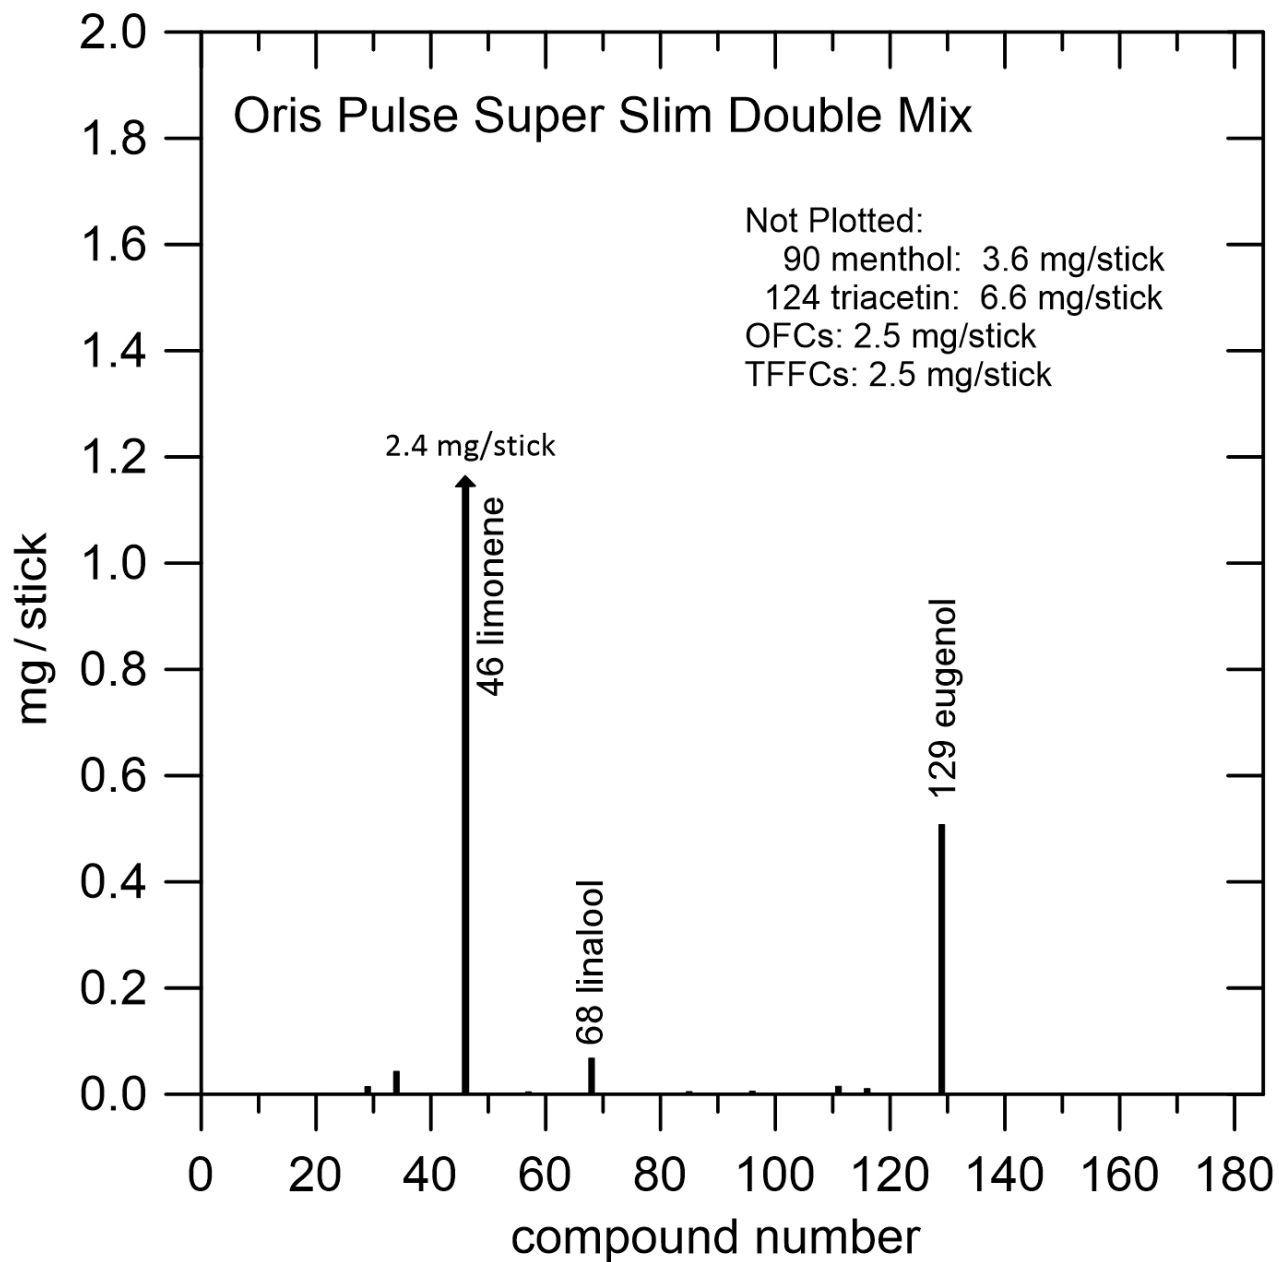

Figure S-V20.a. Oris Pulse Super Slim Double Mix (abbreviation: OPSSDM)

Figure S-V20.b. Oris Pulse Super Slim Double Mix (abbreviation: OPSSDM).

The filter contained no flavor capsule, but carried some color.