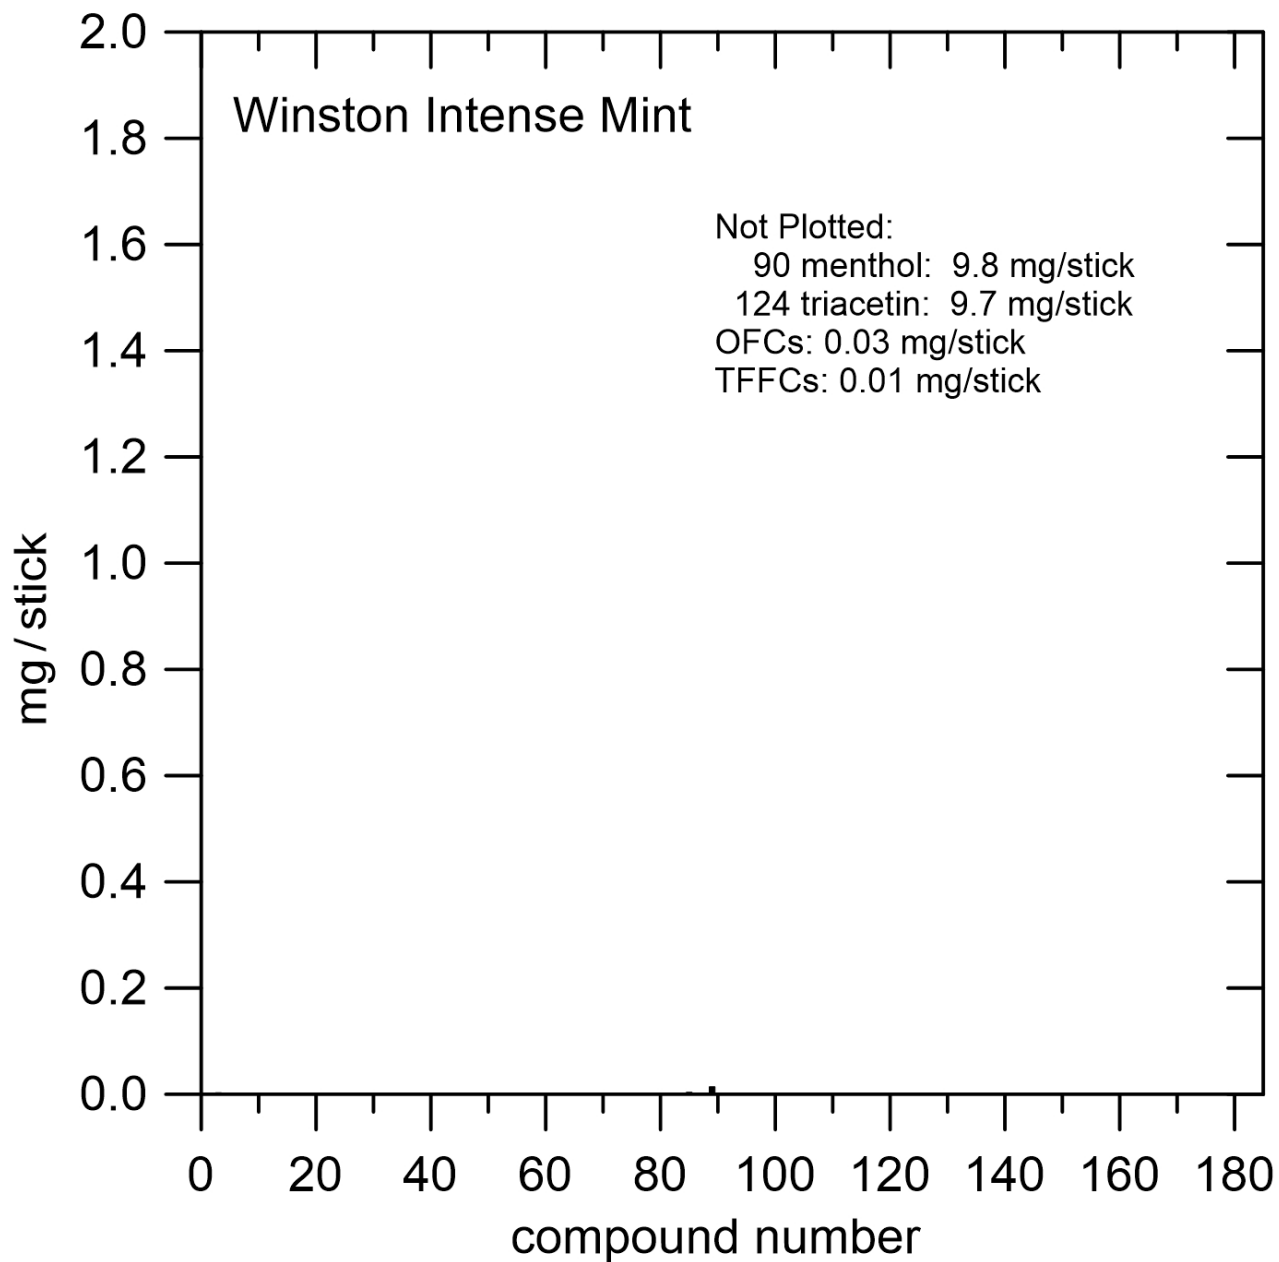

The filter contained an embedded string.

Figure S-P3.a. Winston Intense Mint (abbreviation: WIM).

Figure S-P3.b. Winston Intense Mint (abbreviation: WIM).

The filter contained one flavor capsule beneath the indicative icon on the filter.