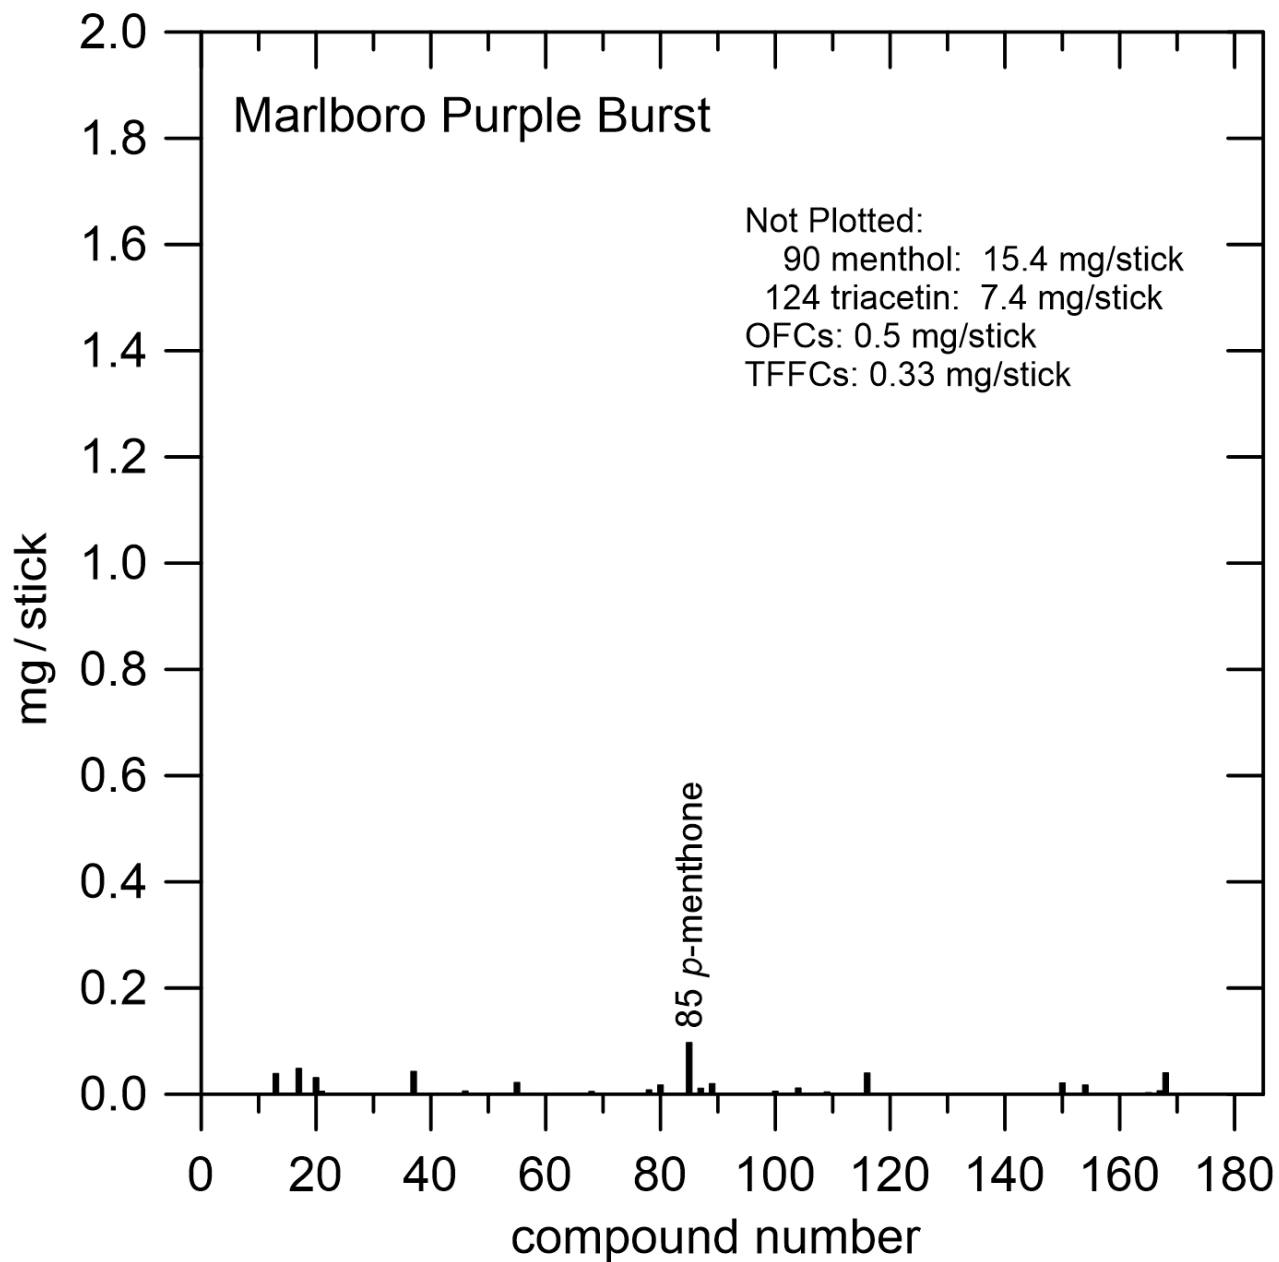

Figure S-V3.b. Lucky Strike Double Click Yellow (abbreviation: LSDCY).

The filter contained two flavor capsules. The top one was green and the bottom one was blue.

Figure S-V4.a. Marlboro Purple Burst (abbreviation: MPB).

Figure S-V4.b. Marlboro Purple Burst (abbreviation: MPB).

The filter contained two flavor capsules. The top one was orange and the bottom one was dark green.

Figure S-V5.a. Lucky Strike Double Click Violet (abbreviation: LSDCV).