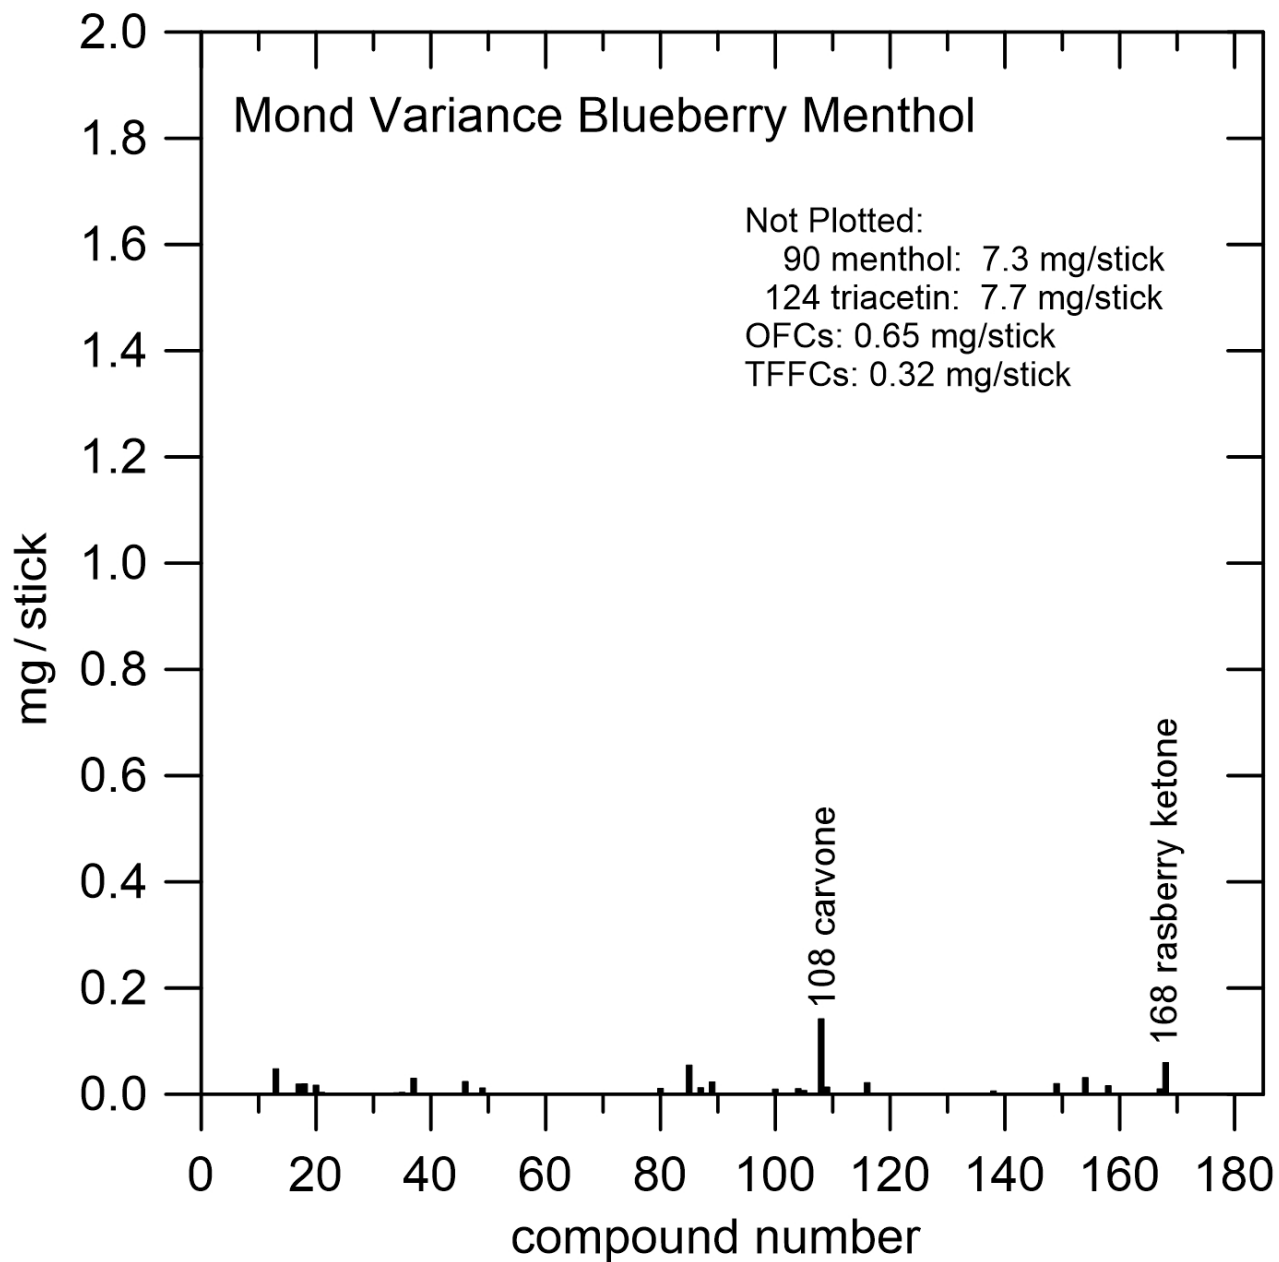

Figure S-V11.b. Luckies Click 4 Mix – Sampler/Purple (abbreviation: LC4M-S/Purple).

The filter contained two flavor capsules. The top one was blue and the bottom one was dark green.

Figure S-V12.a. Mond Variance Blueberry Menthol (abbreviation: MoVBM).