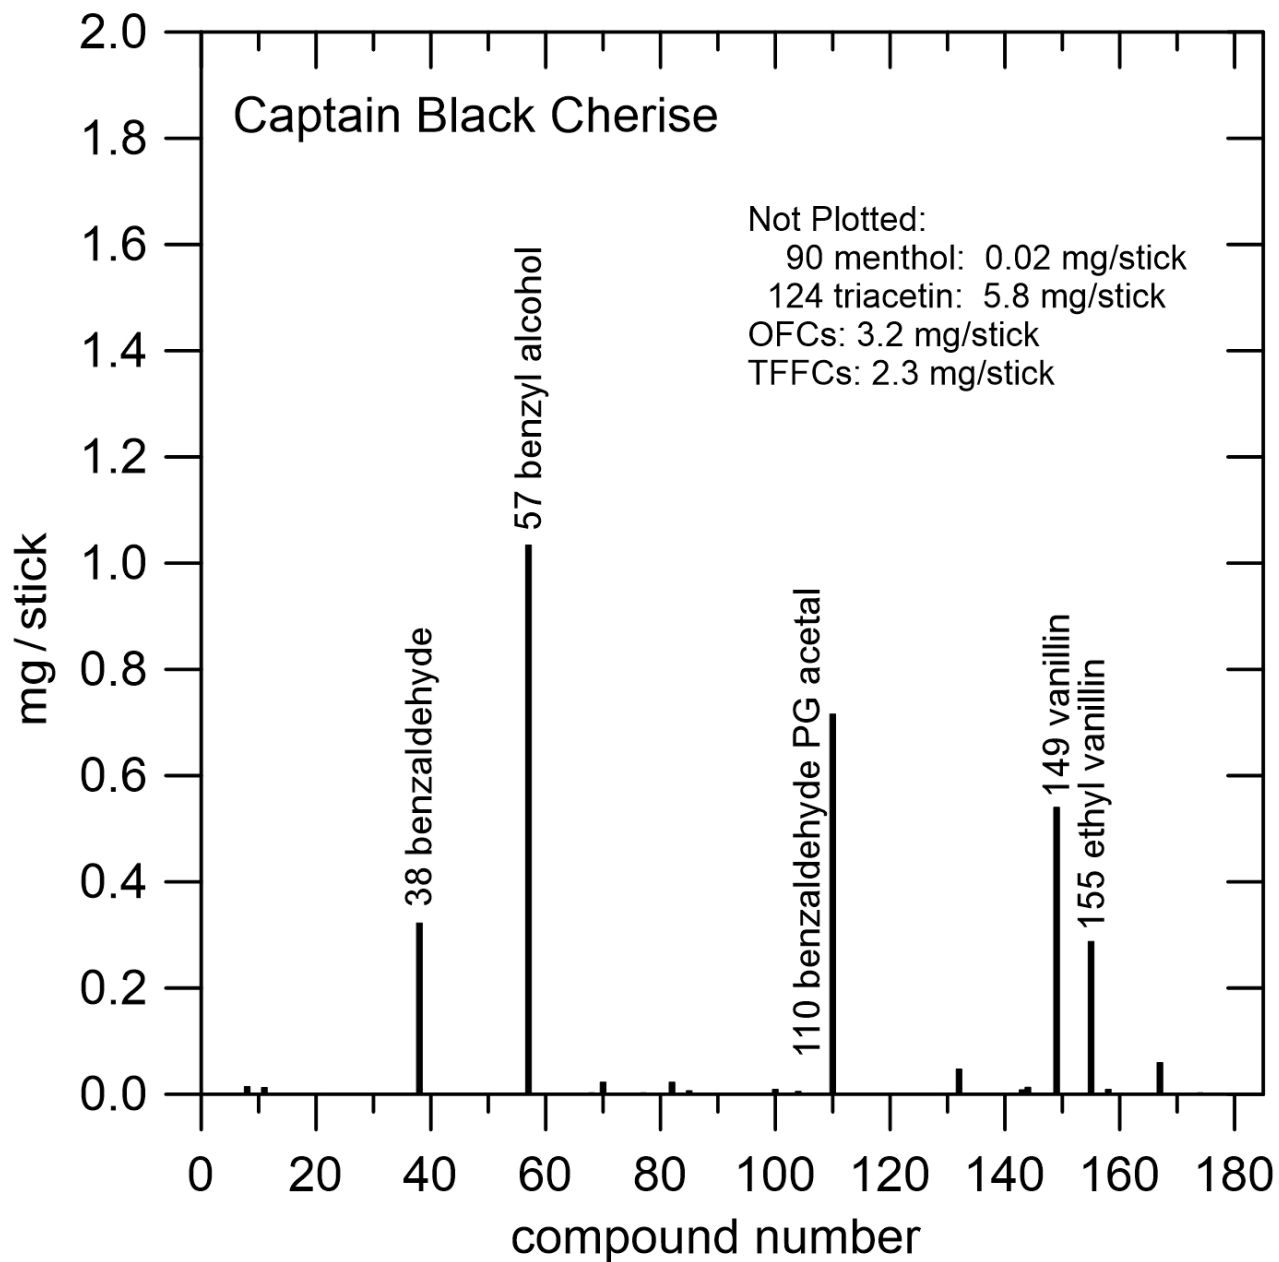

Figure S-V21.a. Captain Black Cherise (abbreviation: CptBC).

Figure S-V21.b. Captain Black Cherise (abbreviation: CptBC).

The filter contained no flavor capsule, but carried some color.

Figure S-V22.a. Captain Black Grape (abbreviation: CptBG).